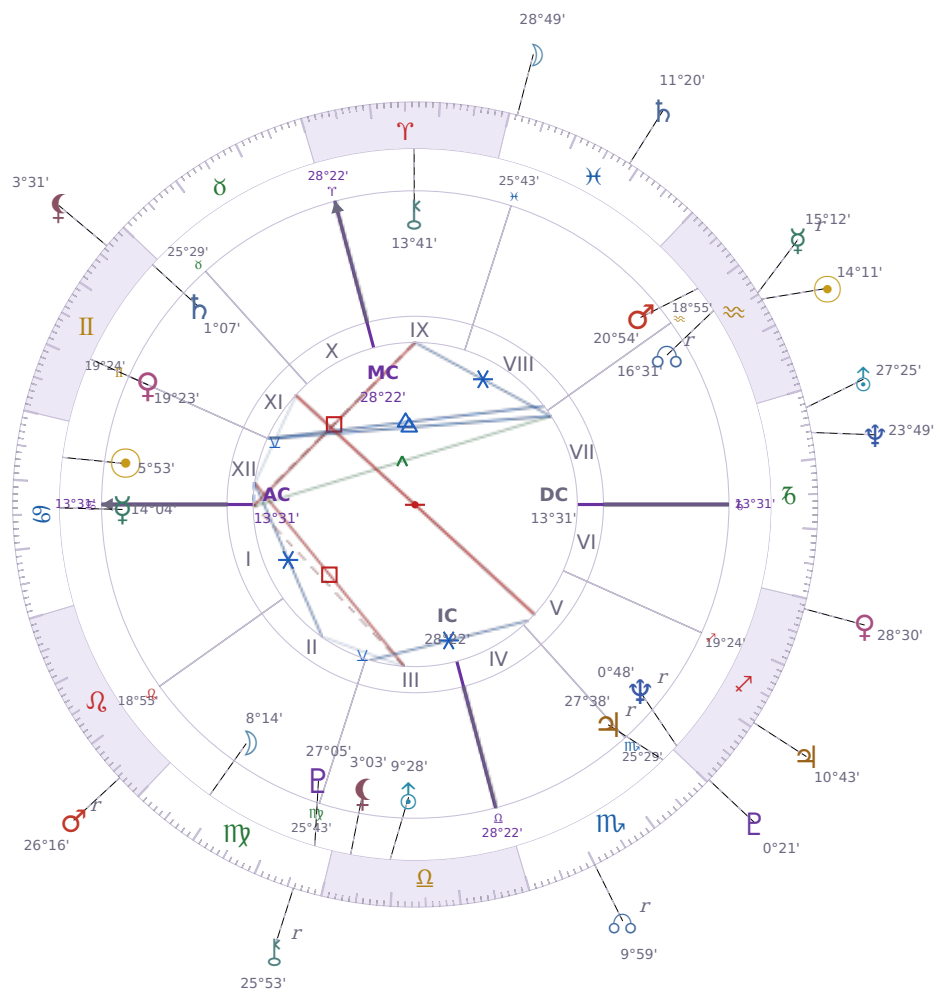

DAILY HOROSCOPE

Elon Reeve Musk

Businessman, entrepreneur, and political figure (born 1971)

♋ Cancer June 28, 1971 07:30 Pretoria

Friday, 3 February 1995

TRANSITS FOR TODAY

☉ Sun	in ♒ Aquarius	14°11'16"
☾ Moon	in ♓ Pisces	28°49'03"
☿ Mercury	in ♒ Aquarius Rx	15°12'35"
♀ Venus	in ♐ Sagittarius	28°30'02"
♂ Mars	in ♌ Leo Rx	26°16'09"
♃ Jupiter	in ♐ Sagittarius	10°43'01"
♄ Saturn	in ♓ Pisces	11°20'55"

♅ Uranus	in ♑ Capricorn	27°25'59"
♆ Neptune	in ♑ Capricorn	23°49'26"
♇ Pluto	in ♏ Sagittarius	0°21'49"
♁ Chiron	in ♍ Virgo Rx	25°53'21"
♁ NNode	in ♏ Scorpio Rx	9°59'39"
♁ Lilith	in ♊ Gemini	3°31'32"

NATAL PLANETS