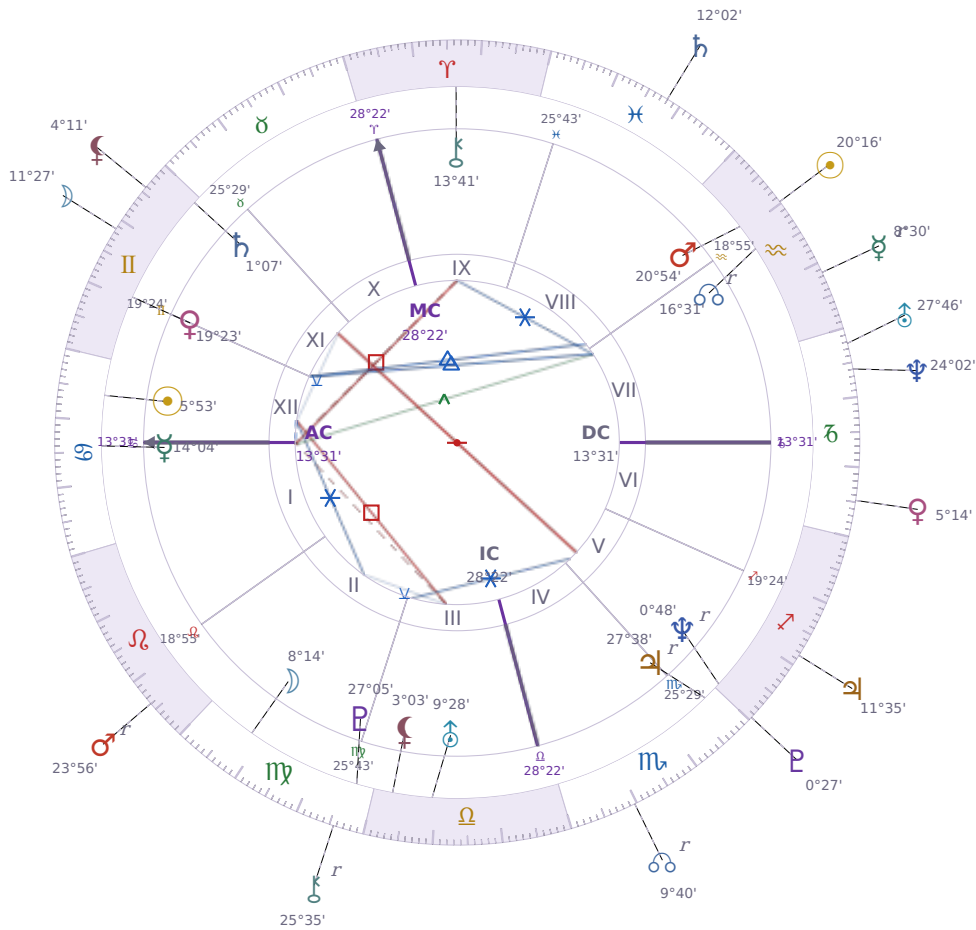

DAILY HOROSCOPE

Elon Reeve Musk

Businessman, entrepreneur, and political figure (born 1971)

♋ Cancer June 28, 1971 07:30 Pretoria

Thursday, 9 February 1995

TRANSITS FOR TODAY

☉ Sun	in ♒ Aquarius	20°16'08"
☾ Moon	in ♊ Gemini	11°27'07"
☿ Mercury	in ♒ Aquarius Rx	8°30'31"
♀ Venus	in ♑ Capricorn	5°14'49"
♂ Mars	in ♌ Leo Rx	23°56'37"
♃ Jupiter	in ♏ Sagittarius	11°35'25"
♄ Saturn	in ♓ Pisces	12°02'30"

♅ Uranus	in ♄ Capricorn	27°46'18"
♆ Neptune	in ♄ Capricorn	24°02'12"
♇ Pluto	in ♐ Sagittarius	0°27'13"
♁ Chiron	in ♍ Virgo Rx	25°35'35"
♁ NNode	in ♏ Scorpio Rx	9°40'35"
♁ Lilith	in ♊ Gemini	4°11'28"

NATAL PLANETS

☉ Sun	in ♋ Cancer	5°53'26"	XII
☾ Moon	in ♍ Virgo	8°14'52"	II
☿ Mercury	in ♋ Cancer	14°04'03"	I
♀ Venus	in ♊ Gemini	19°23'48"	XI
♂ Mars	in ♒ Aquarius	20°54'21"	VIII
♃ Jupiter	in ♏ Scorpio	27°38'52"	V Rx
♄ Saturn	in ♊ Gemini	1°07'22"	XI
♅ Uranus	in ♎ Libra	9°28'55"	III
♆ Neptune	in ♐ Sagittarius	0°48'48"	V Rx
♇ Pluto	in ♍ Virgo	27°05'36"	III
♁ Chiron	in ♈ Aries	13°41'50"	IX
♁ North Node	in ♒ Aquarius	16°31'23"	VII Rx
♁ Lilith	in ♎ Libra	3°03'14"	III