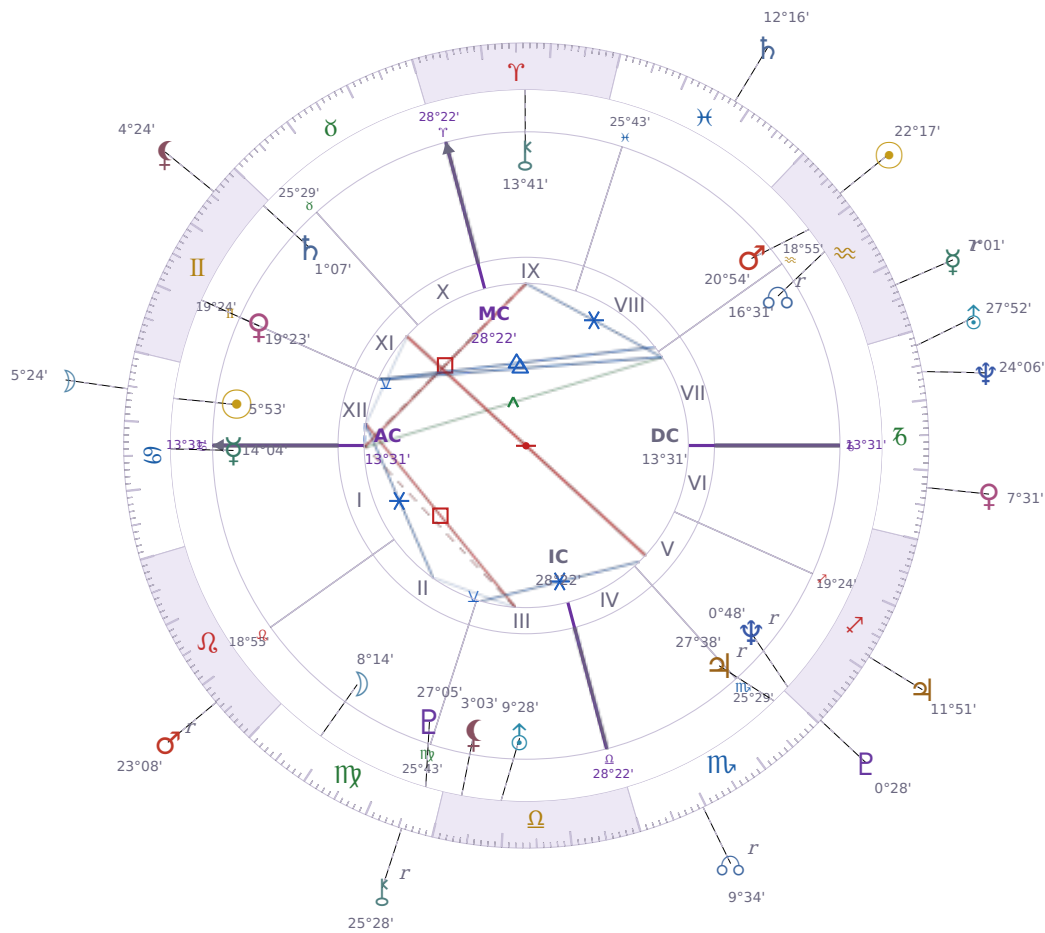

DAILY HOROSCOPE

Elon Reeve Musk

Businessman, entrepreneur, and political figure (born 1971)

♋ Cancer June 28, 1971 07:30 Pretoria

Saturday, 11 February 1995

TRANSITS FOR TODAY

☉ Sun	in ♒ Aquarius	22°17'33"
☾ Moon	in ♋ Cancer	5°24'46"
☿ Mercury	in ♒ Aquarius Rx	7°01'36"
♀ Venus	in ♑ Capricorn	7°31'02"
♂ Mars	in ♌ Leo Rx	23°08'47"
♃ Jupiter	in ♏ Sagittarius	11°51'53"
♄ Saturn	in ♓ Pisces	12°16'36"

♅ Uranus	in ♄ Capricorn	27°52'57"
♆ Neptune	in ♄ Capricorn	24°06'21"
♇ Pluto	in ♐ Sagittarius	0°28'45"
♁ Chiron	in ♍ Virgo Rx	25°28'57"
♁ NNode	in ♏ Scorpio Rx	9°34'14"
♁ Lilith	in ♊ Gemini	4°24'48"

NATAL PLANETS