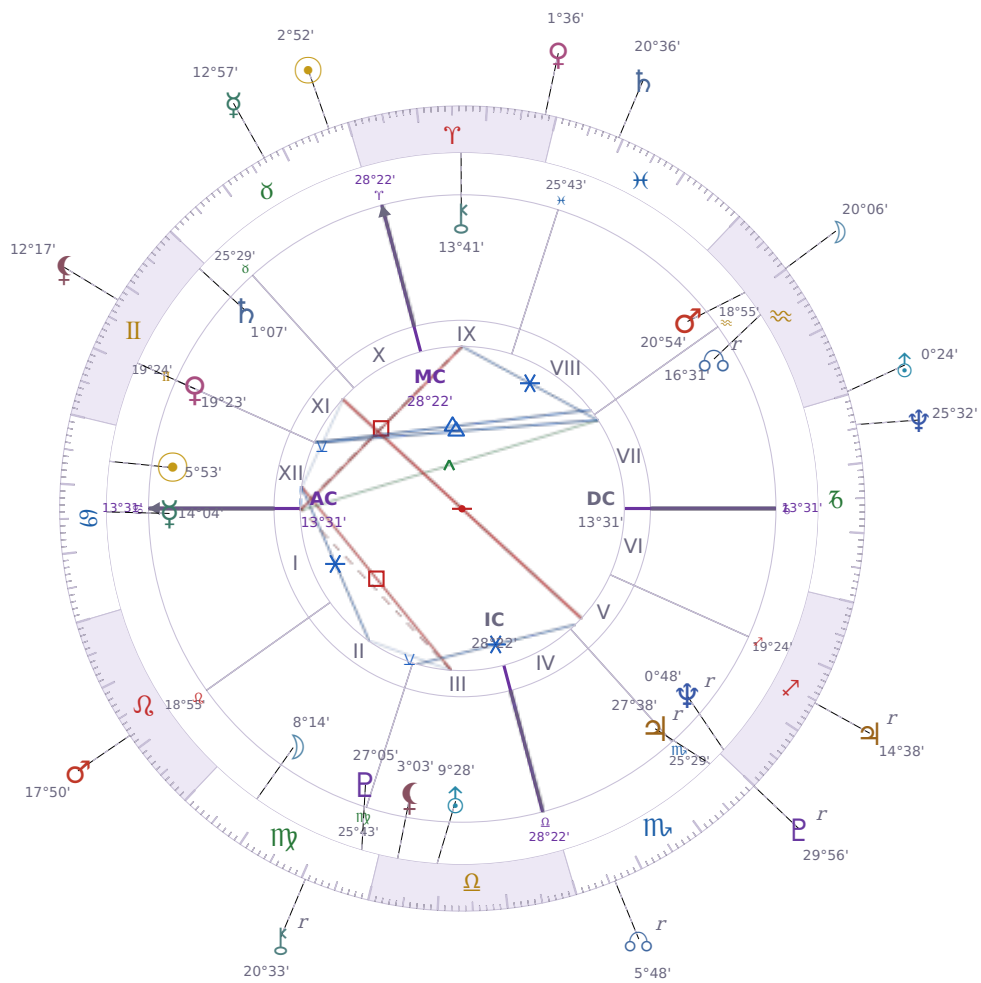

DAILY HOROSCOPE

Elon Reeve Musk

Businessman, entrepreneur, and political figure (born 1971)

♋ Cancer June 28, 1971 07:30 Pretoria

Sunday, 23 April 1995

TRANSITS FOR TODAY

| | | |
|-----------|---------------------|-----------|
| ☉ Sun | in ♉ Taurus | 2°52'17" |
| ☾ Moon | in ♒ Aquarius | 20°06'24" |
| ☿ Mercury | in ♉ Taurus | 12°57'35" |
| ♀ Venus | in ♈ Aries | 1°36'13" |
| ♂ Mars | in ♌ Leo | 17°50'19" |
| ♃ Jupiter | in ♐ Sagittarius Rx | 14°38'28" |
| ♄ Saturn | in ♓ Pisces | 20°36'52" |

| | | |
|-----------|-----------------|-----------|
| ♅ Uranus | in ♒ Aquarius | 0°24'57" |
| ♆ Neptune | in ♑ Capricorn | 25°32'42" |
| ♇ Pluto | in ♏ Scorpio Rx | 29°56'40" |
| ♁ Chiron | in ♍ Virgo Rx | 20°33'51" |
| ♁ NNode | in ♏ Scorpio Rx | 5°48'36" |
| ♁ Lilith | in ♊ Gemini | 12°17'59" |

NATAL PLANETS

| | | | |
|--------------|------------------|-----------|--------|
| ☉ Sun | in ♋ Cancer | 5°53'26" | XII |
| ☾ Moon | in ♍ Virgo | 8°14'52" | II |
| ☿ Mercury | in ♋ Cancer | 14°04'03" | I |
| ♀ Venus | in ♊ Gemini | 19°23'48" | XI |
| ♂ Mars | in ♒ Aquarius | 20°54'21" | VIII |
| ♃ Jupiter | in ♏ Scorpio | 27°38'52" | V Rx |
| ♄ Saturn | in ♊ Gemini | 1°07'22" | XI |
| ♅ Uranus | in ♎ Libra | 9°28'55" | III |
| ♆ Neptune | in ♐ Sagittarius | 0°48'48" | V Rx |
| ♇ Pluto | in ♍ Virgo | 27°05'36" | III |
| ♁ Chiron | in ♈ Aries | 13°41'50" | IX |
| ♁ North Node | in ♒ Aquarius | 16°31'23" | VII Rx |
| ♁ Lilith | in ♎ Libra | 3°03'14" | III |