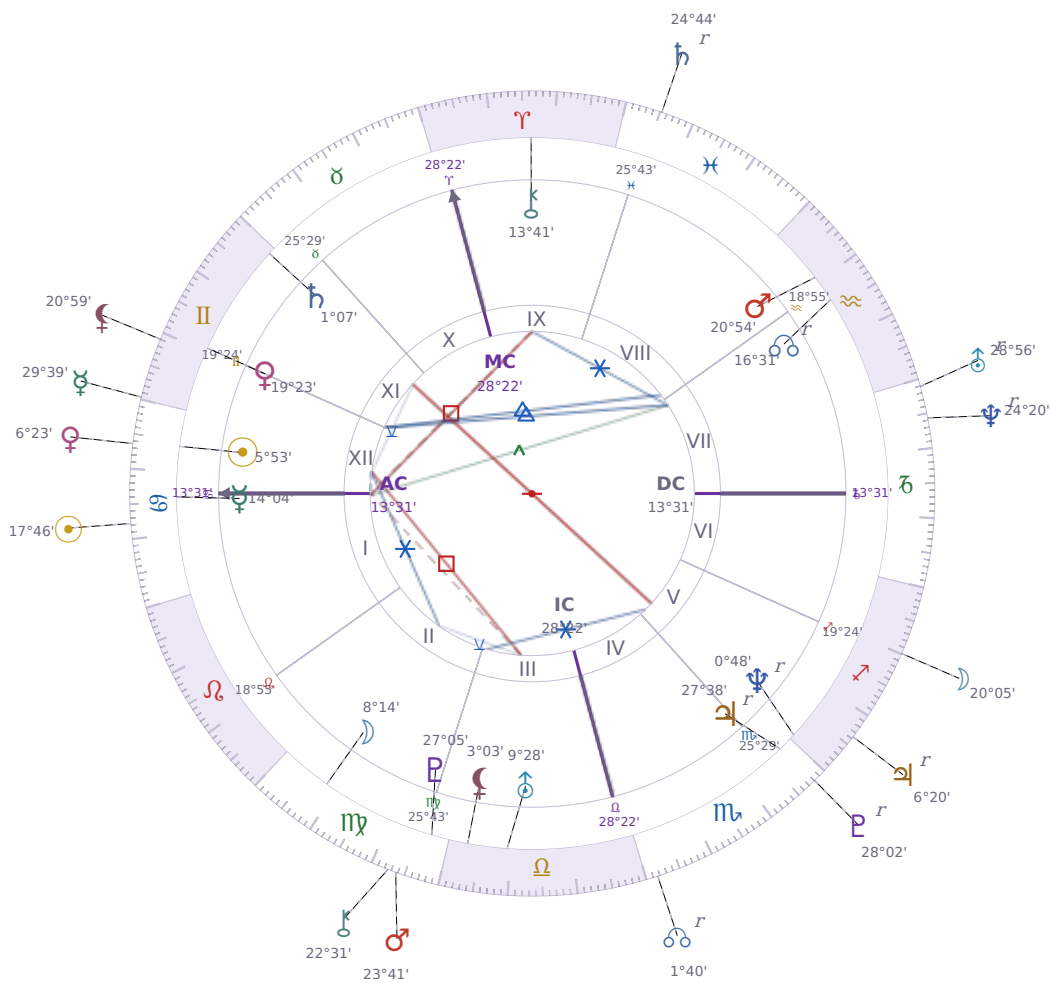

DAILY HOROSCOPE

Elon Reeve Musk

Businessman, entrepreneur, and political figure (born 1971)

♋ Cancer June 28, 1971 07:30 Pretoria

Monday, 10 July 1995

TRANSITS FOR TODAY

☉ Sun	in ♋ Cancer	17°46'46"
☾ Moon	in ♐ Sagittarius	20°05'56"
☿ Mercury	in ♊ Gemini	29°39'38"
♀ Venus	in ♋ Cancer	6°23'28"
♂ Mars	in ♍ Virgo	23°41'27"
♃ Jupiter	in ♐ Sagittarius Rx	6°20'34"
♄ Saturn	in ♓ Pisces Rx	24°44'16"

♅ Uranus	in ♄ Capricorn	Rx	28°56'30"
♆ Neptune	in ♄ Capricorn	Rx	24°20'36"
♇ Pluto	in ♏ Scorpio	Rx	28°02'36"
♁ Chiron	in ♍ Virgo		22°31'16"
♊ NNode	in ♏ Scorpio	Rx	1°40'47"
♁ Lilith	in ♊ Gemini		20°59'08"

NATAL PLANETS

☉ Sun	in ♋ Cancer		5°53'26"	XII
☾ Moon	in ♍ Virgo		8°14'52"	II
☿ Mercury	in ♋ Cancer		14°04'03"	I
♀ Venus	in ♊ Gemini		19°23'48"	XI
♂ Mars	in ♒ Aquarius		20°54'21"	VIII
♃ Jupiter	in ♏ Scorpio		27°38'52"	V Rx
♄ Saturn	in ♊ Gemini		1°07'22"	XI
♅ Uranus	in ♎ Libra		9°28'55"	III
♆ Neptune	in ♐ Sagittarius		0°48'48"	V Rx
♇ Pluto	in ♍ Virgo		27°05'36"	III
♁ Chiron	in ♈ Aries		13°41'50"	IX
♊ North Node	in ♒ Aquarius		16°31'23"	VII Rx
♁ Lilith	in ♎ Libra		3°03'14"	III