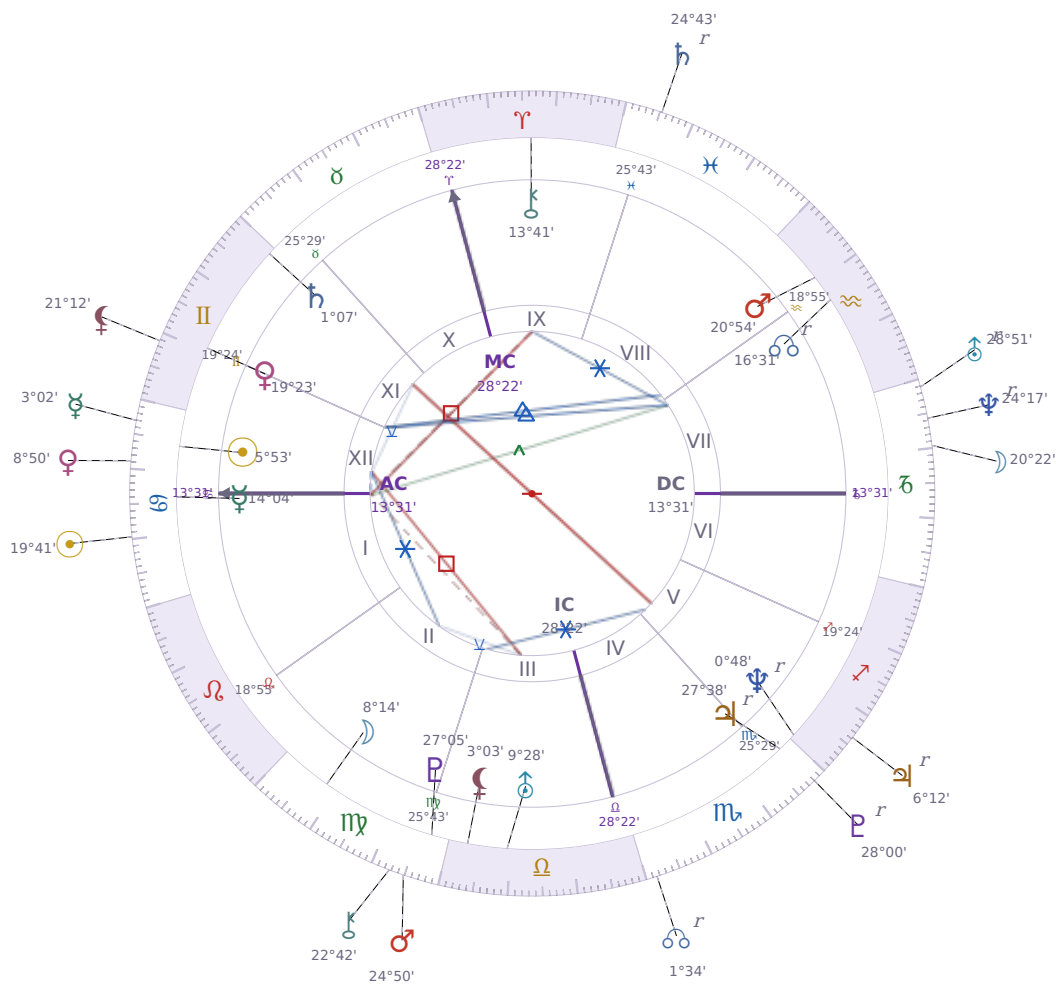

DAILY HOROSCOPE

Elon Reeve Musk

Businessman, entrepreneur, and political figure (born 1971)

♋ Cancer June 28, 1971 07:30 Pretoria

Wednesday, 12 July 1995

TRANSITS FOR TODAY

☉ Sun	in ♋ Cancer	19°41'08"
☾ Moon	in ♑ Capricorn	20°22'51"
☿ Mercury	in ♋ Cancer	3°02'54"
♀ Venus	in ♋ Cancer	8°50'26"
♂ Mars	in ♍ Virgo	24°50'02"
♃ Jupiter	in ♐ Sagittarius Rx	6°12'41"
♄ Saturn	in ♓ Pisces Rx	24°43'14"

♅ Uranus	in ♄ Capricorn Rx	28°51'48"
♆ Neptune	in ♄ Capricorn Rx	24°17'23"
♇ Pluto	in ♏ Scorpio Rx	28°00'51"
♁ Chiron	in ♍ Virgo	22°42'20"
♁ NNode	in ♏ Scorpio Rx	1°34'26"
♁ Lilith	in ♊ Gemini	21°12'31"

## NATAL PLANETS

☉ Sun	in ♋ Cancer	5°53'26"	XII
☾ Moon	in ♍ Virgo	8°14'52"	II
☿ Mercury	in ♋ Cancer	14°04'03"	I
♀ Venus	in ♊ Gemini	19°23'48"	XI
♂ Mars	in ♒ Aquarius	20°54'21"	VIII
♃ Jupiter	in ♏ Scorpio	27°38'52"	V Rx
♄ Saturn	in ♊ Gemini	1°07'22"	XI
♅ Uranus	in ♎ Libra	9°28'55"	III
♆ Neptune	in ♐ Sagittarius	0°48'48"	V Rx
♇ Pluto	in ♍ Virgo	27°05'36"	III
♁ Chiron	in ♈ Aries	13°41'50"	IX
♁ North Node	in ♒ Aquarius	16°31'23"	VII Rx
♁ Lilith	in ♎ Libra	3°03'14"	III

## KEY TRANSIT FACTORS