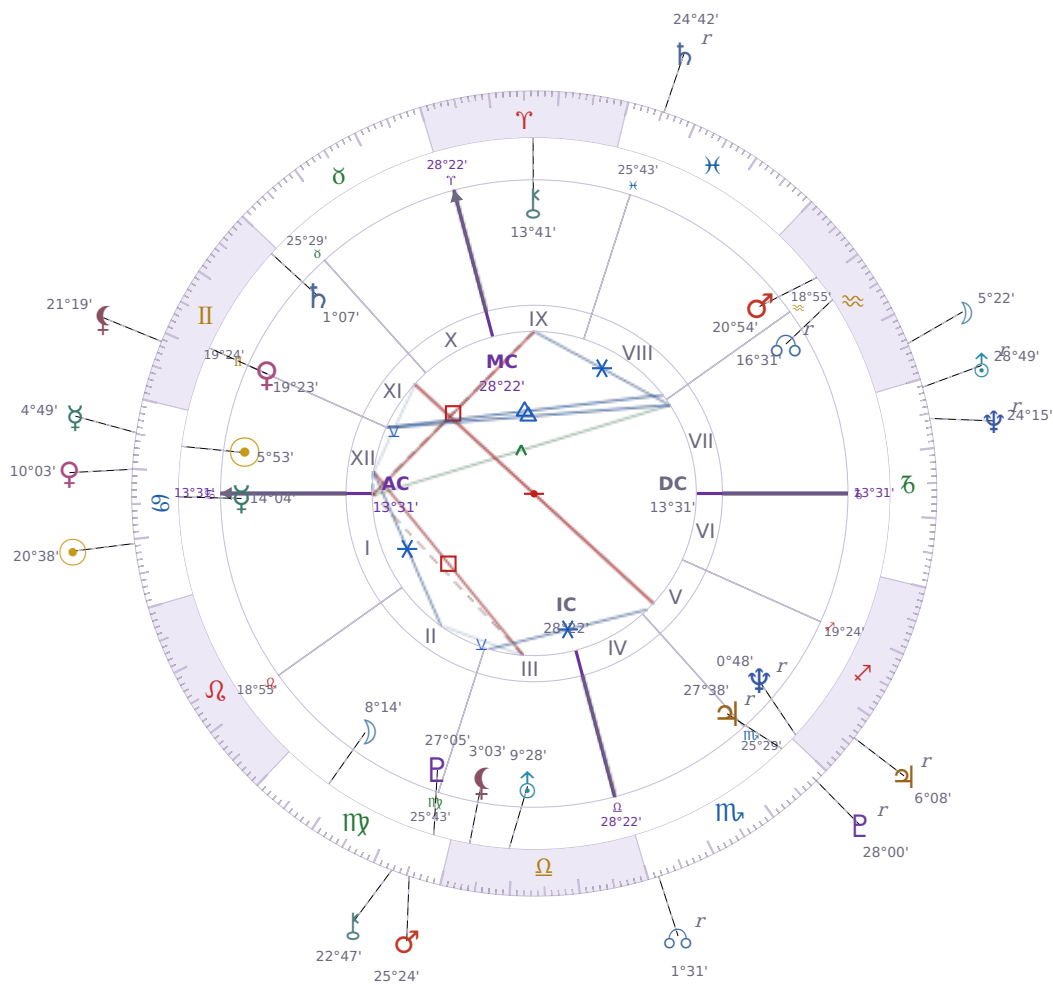

DAILY HOROSCOPE

Elon Reeve Musk

Businessman, entrepreneur, and political figure (born 1971)

♋ Cancer June 28, 1971 07:30 Pretoria

Thursday, 13 July 1995

TRANSITS FOR TODAY

☉ Sun	in ♋ Cancer	20°38'20"
☾ Moon	in ♒ Aquarius	5°22'52"
☿ Mercury	in ♋ Cancer	4°49'34"
♀ Venus	in ♋ Cancer	10°03'56"
♂ Mars	in ♍ Virgo	25°24'29"
♃ Jupiter	in ♐ Sagittarius Rx	6°08'59"
♄ Saturn	in ♓ Pisces Rx	24°42'34"

♅ Uranus	in ♄ Capricorn	Rx	28°49'26"
♆ Neptune	in ♄ Capricorn	Rx	24°15'46"
♇ Pluto	in ♏ Scorpio	Rx	28°00'01"
♁ Chiron	in ♍ Virgo		22°48'00"
♁ NNode	in ♏ Scorpio	Rx	1°31'15"
♁ Lilith	in ♊ Gemini		21°19'13"

NATAL PLANETS

☉ Sun	in ♋ Cancer		5°53'26"	XII
☾ Moon	in ♍ Virgo		8°14'52"	II
☿ Mercury	in ♋ Cancer		14°04'03"	I
♀ Venus	in ♊ Gemini		19°23'48"	XI
♂ Mars	in ♒ Aquarius		20°54'21"	VIII
♃ Jupiter	in ♏ Scorpio		27°38'52"	V Rx
♄ Saturn	in ♊ Gemini		1°07'22"	XI
♅ Uranus	in ♎ Libra		9°28'55"	III
♆ Neptune	in ♐ Sagittarius		0°48'48"	V Rx
♇ Pluto	in ♍ Virgo		27°05'36"	III
♁ Chiron	in ♈ Aries		13°41'50"	IX
♁ North Node	in ♒ Aquarius		16°31'23"	VII Rx
♁ Lilith	in ♎ Libra		3°03'14"	III