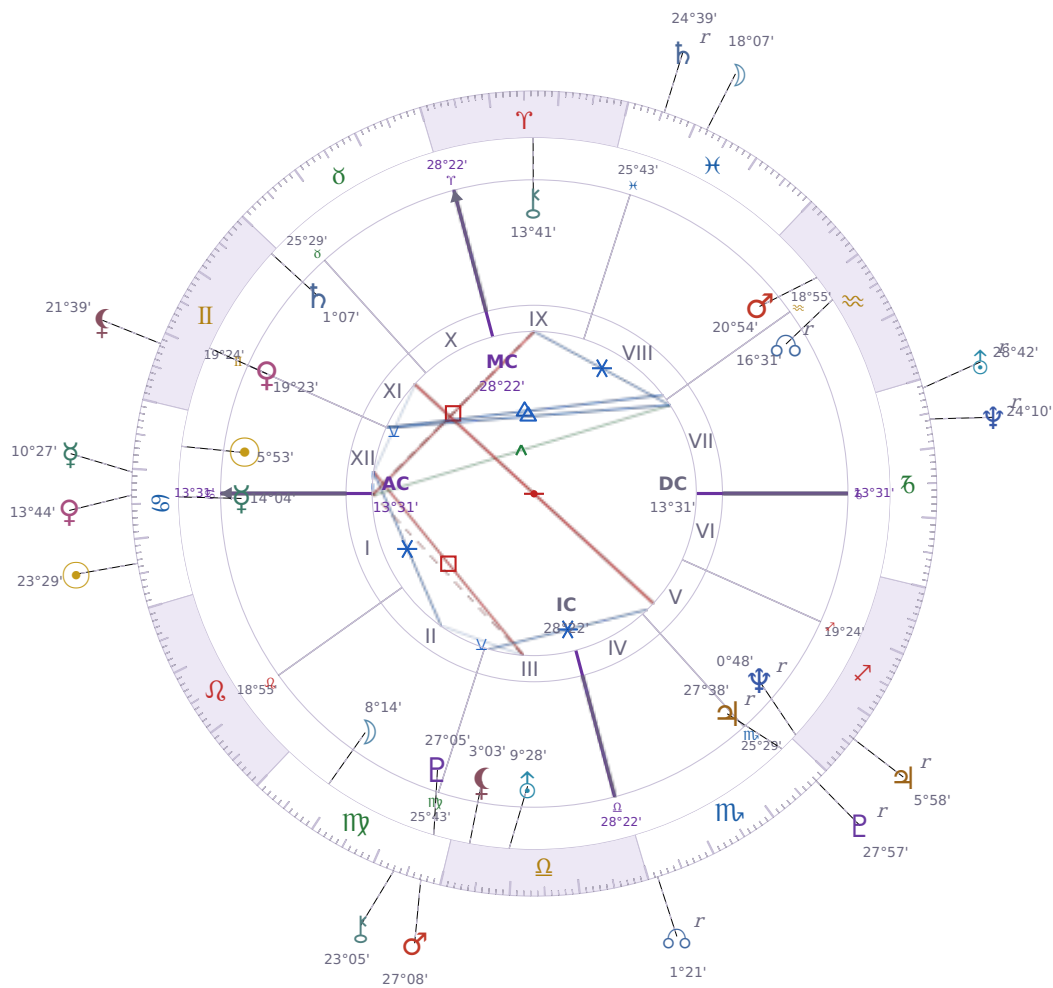

DAILY HOROSCOPE

Elon Reeve Musk

Businessman, entrepreneur, and political figure (born 1971)

♋ Cancer June 28, 1971 07:30 Pretoria

Sunday, 16 July 1995

TRANSITS FOR TODAY

☉ Sun	in ♋ Cancer	23°29'57"
☾ Moon	in ♓ Pisces	18°07'41"
☿ Mercury	in ♋ Cancer	10°27'38"
♀ Venus	in ♋ Cancer	13°44'35"
♂ Mars	in ♍ Virgo	27°08'28"
♃ Jupiter	in ♐ Sagittarius Rx	5°58'54"
♄ Saturn	in ♓ Pisces Rx	24°39'59"

♅ Uranus	in ♄ Capricorn	Rx	28°42'17"
♆ Neptune	in ♄ Capricorn	Rx	24°10'54"
♇ Pluto	in ♏ Scorpio	Rx	27°57'41"
♁ Chiron	in ♍ Virgo		23°05'26"
♁ NNode	in ♏ Scorpio	Rx	1°21'43"
♁ Lilith	in ♊ Gemini		21°39'17"

NATAL PLANETS

☉ Sun	in ♋ Cancer		5°53'26"	XII
☾ Moon	in ♍ Virgo		8°14'52"	II
☿ Mercury	in ♋ Cancer		14°04'03"	I
♀ Venus	in ♊ Gemini		19°23'48"	XI
♂ Mars	in ♒ Aquarius		20°54'21"	VIII
♃ Jupiter	in ♏ Scorpio		27°38'52"	V Rx
♄ Saturn	in ♊ Gemini		1°07'22"	XI
♅ Uranus	in ♎ Libra		9°28'55"	III
♆ Neptune	in ♐ Sagittarius		0°48'48"	V Rx
♇ Pluto	in ♍ Virgo		27°05'36"	III
♁ Chiron	in ♈ Aries		13°41'50"	IX
♁ North Node	in ♒ Aquarius		16°31'23"	VII Rx
♁ Lilith	in ♎ Libra		3°03'14"	III