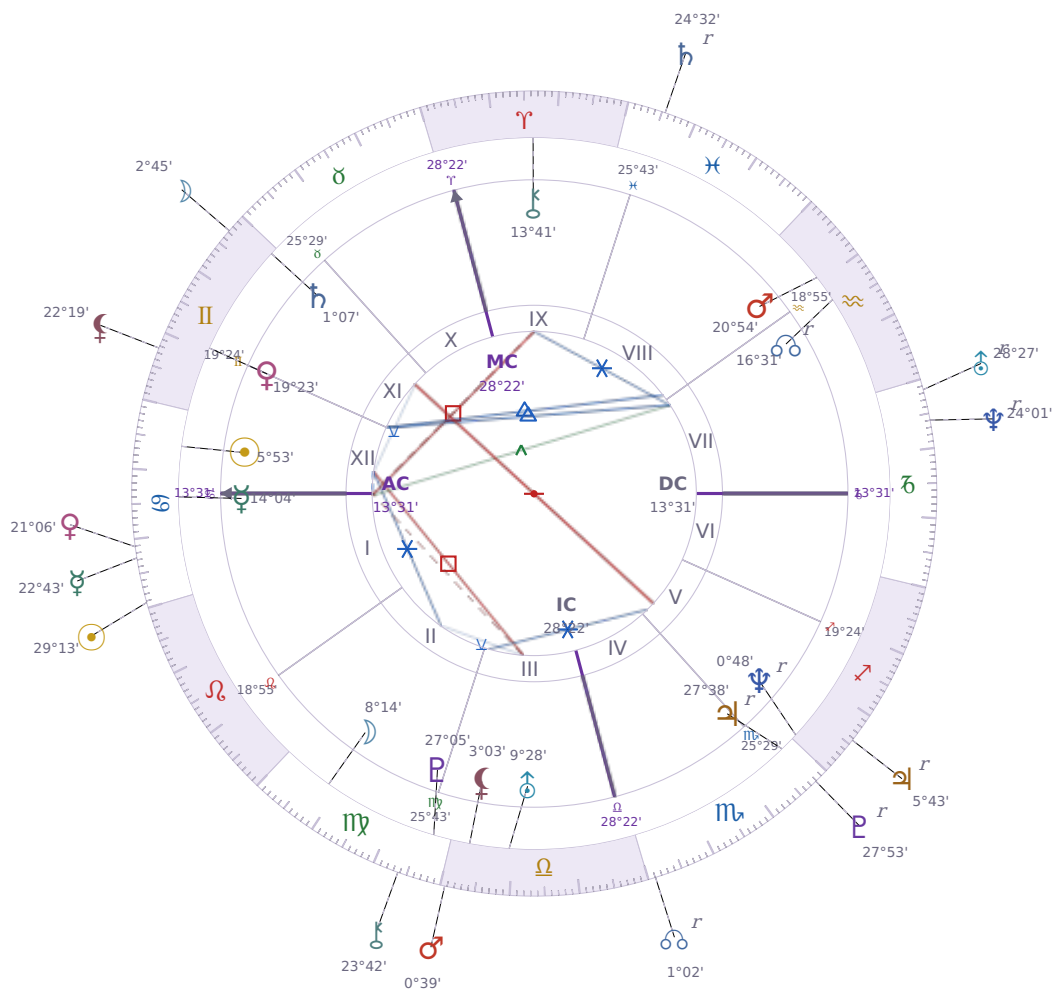

DAILY HOROSCOPE

Elon Reeve Musk

Businessman, entrepreneur, and political figure (born 1971)

♋ Cancer June 28, 1971 07:30 Pretoria

Saturday, 22 July 1995

TRANSITS FOR TODAY

☉ Sun	in ♋ Cancer	29°13'28"
☾ Moon	in ♊ Gemini	2°45'57"
☿ Mercury	in ♋ Cancer	22°43'31"
♀ Venus	in ♋ Cancer	21°06'28"
♂ Mars	in ♎ Libra	0°39'19"
♃ Jupiter	in ♐ Sagittarius Rx	5°43'23"
♄ Saturn	in ♓ Pisces Rx	24°32'11"

♅ Uranus	in ♄ Capricorn Rx	28°27'53"
♆ Neptune	in ♄ Capricorn Rx	24°01'11"
♇ Pluto	in ♏ Scorpio Rx	27°53'48"
♁ Chiron	in ♍ Virgo	23°42'21"
♁ NNode	in ♏ Scorpio Rx	1°02'39"
♁ Lilith	in ♊ Gemini	22°19'26"

NATAL PLANETS

☉ Sun	in ♋ Cancer	5°53'26"	XII
☾ Moon	in ♍ Virgo	8°14'52"	II
☿ Mercury	in ♋ Cancer	14°04'03"	I
♀ Venus	in ♊ Gemini	19°23'48"	XI
♂ Mars	in ♒ Aquarius	20°54'21"	VIII
♃ Jupiter	in ♏ Scorpio	27°38'52"	V Rx
♄ Saturn	in ♊ Gemini	1°07'22"	XI
♅ Uranus	in ♎ Libra	9°28'55"	III
♆ Neptune	in ♐ Sagittarius	0°48'48"	V Rx
♇ Pluto	in ♍ Virgo	27°05'36"	III
♁ Chiron	in ♈ Aries	13°41'50"	IX
♁ North Node	in ♒ Aquarius	16°31'23"	VII Rx
♁ Lilith	in ♎ Libra	3°03'14"	III