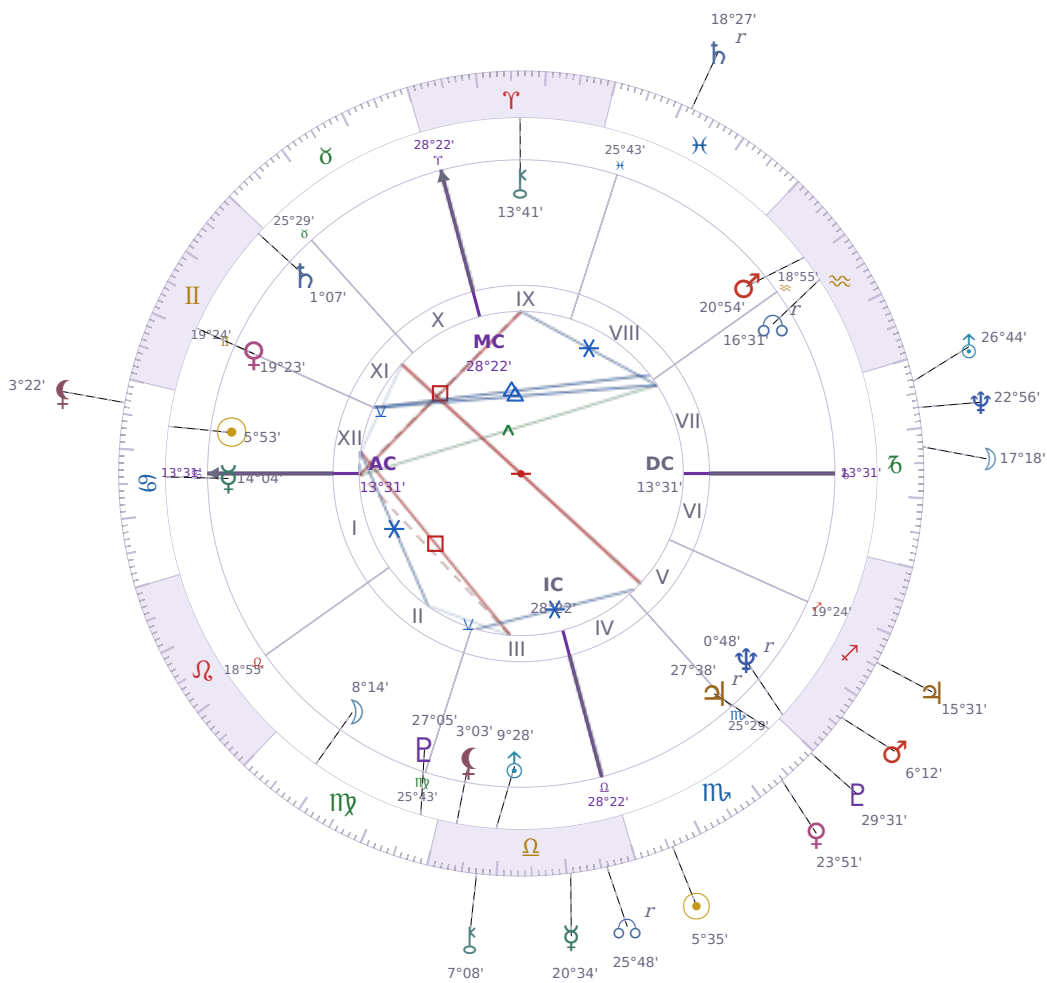

DAILY HOROSCOPE

Elon Reeve Musk

Businessman, entrepreneur, and political figure (born 1971)

♋ Cancer June 28, 1971 07:30 Pretoria

Sunday, 29 October 1995

TRANSITS FOR TODAY

☉ Sun	in ♏ Scorpio	5°35'24"
☾ Moon	in ♑ Capricorn	17°18'29"
☿ Mercury	in ♎ Libra	20°34'21"
♀ Venus	in ♏ Scorpio	23°51'58"
♂ Mars	in ♐ Sagittarius	6°12'34"
♃ Jupiter	in ♐ Sagittarius	15°31'05"
♄ Saturn	in ♈ Pisces Rx	18°27'56"

♅ Uranus	in ♄ Capricorn	26°44'59"
♆ Neptune	in ♄ Capricorn	22°56'21"
♇ Pluto	in ♏ Scorpio	29°31'50"
♁ Chiron	in ♎ Libra	7°08'43"
♁ NNode	in ♎ Libra Rx	25°48'03"
♁ Lilith	in ♋ Cancer	3°23'00"

NATAL PLANETS