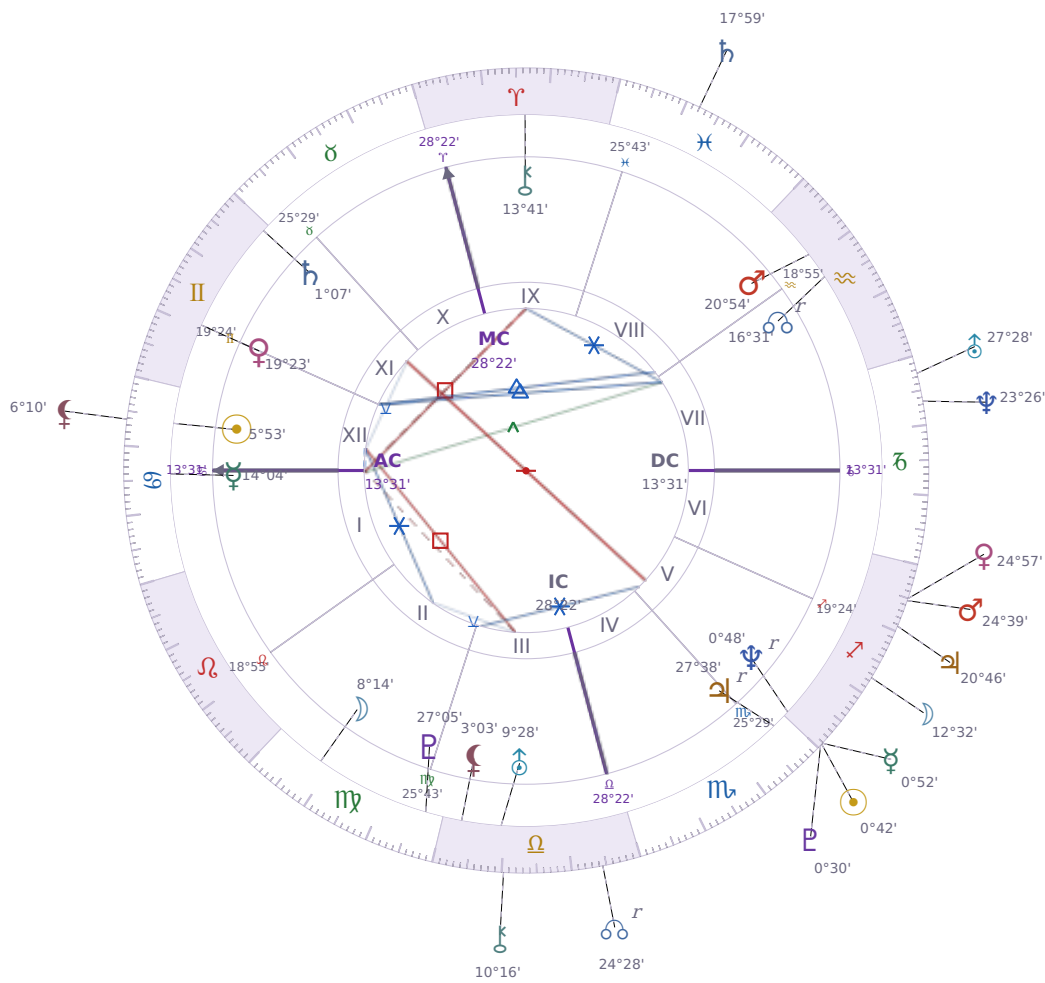

DAILY HOROSCOPE

Elon Reeve Musk

Businessman, entrepreneur, and political figure (born 1971)

♋ Cancer June 28, 1971 07:30 Pretoria

Thursday, 23 November 1995

TRANSITS FOR TODAY

☉ Sun	in ♐ Sagittarius	0°42'55"
☾ Moon	in ♐ Sagittarius	12°32'23"
☿ Mercury	in ♐ Sagittarius	0°52'15"
♀ Venus	in ♐ Sagittarius	24°57'28"
♂ Mars	in ♐ Sagittarius	24°39'37"
♃ Jupiter	in ♐ Sagittarius	20°46'17"
♄ Saturn	in ♋ Pisces	17°59'52"

♅ Uranus	in ♄ Capricorn	27°28'43"
♆ Neptune	in ♄ Capricorn	23°26'07"
♇ Pluto	in ♐ Sagittarius	0°30'09"
♁ Chiron	in ♎ Libra	10°16'46"
♁ NNode	in ♎ Libra Rx	24°28'37"
♁ Lilith	in ♋ Cancer	6°10'51"

NATAL PLANETS

☉ Sun	in ♋ Cancer	5°53'26"	XII
☾ Moon	in ♍ Virgo	8°14'52"	II
☿ Mercury	in ♋ Cancer	14°04'03"	I
♀ Venus	in ♊ Gemini	19°23'48"	XI
♂ Mars	in ♒ Aquarius	20°54'21"	VIII
♃ Jupiter	in ♏ Scorpio	27°38'52"	V Rx
♄ Saturn	in ♊ Gemini	1°07'22"	XI
♅ Uranus	in ♎ Libra	9°28'55"	III
♆ Neptune	in ♐ Sagittarius	0°48'48"	V Rx
♇ Pluto	in ♍ Virgo	27°05'36"	III
♁ Chiron	in ♈ Aries	13°41'50"	IX
♁ North Node	in ♒ Aquarius	16°31'23"	VII Rx
♁ Lilith	in ♎ Libra	3°03'14"	III