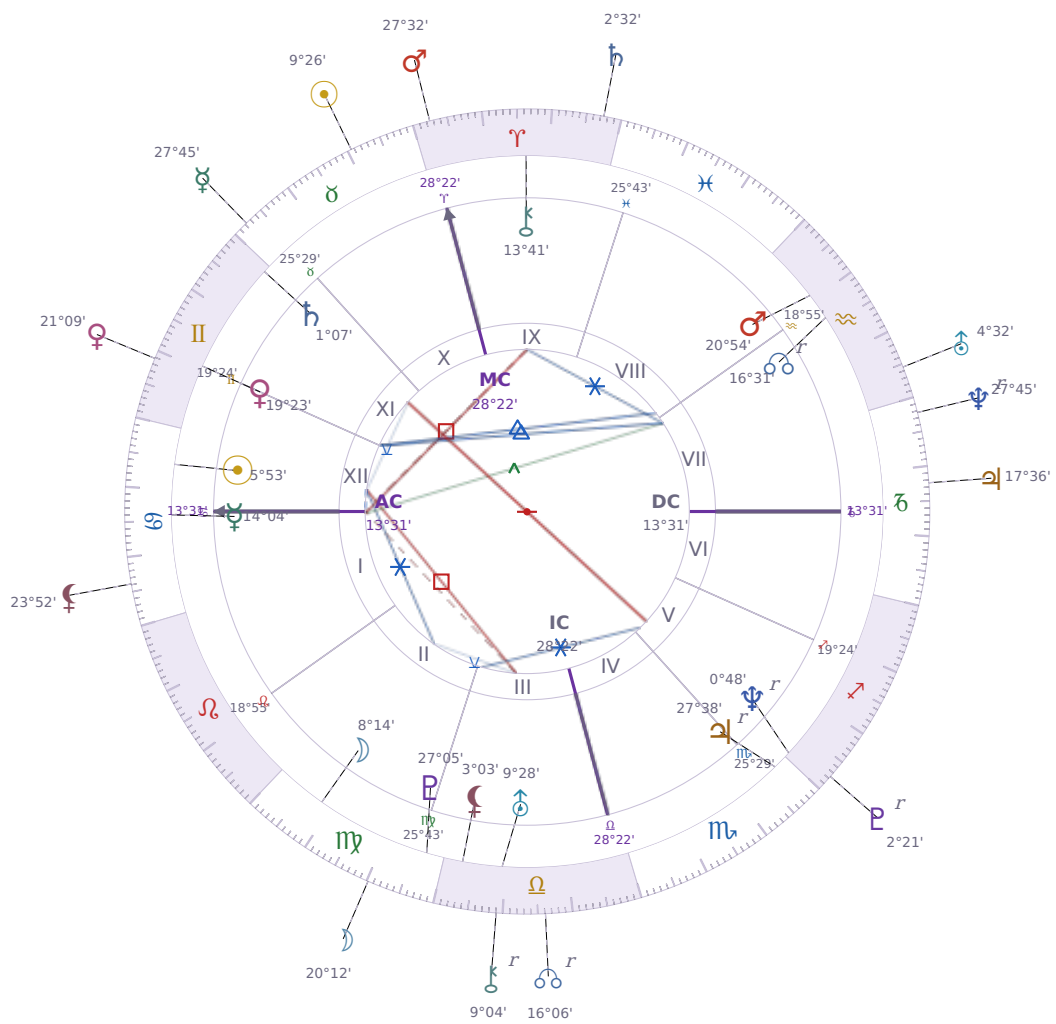

DAILY HOROSCOPE

Elon Reeve Musk

Businessman, entrepreneur, and political figure (born 1971)

♋ Cancer June 28, 1971 07:30 Pretoria

Monday, 29 April 1996

TRANSITS FOR TODAY

☉ Sun	in ♉ Taurus	9°26'53"
☾ Moon	in ♍ Virgo	20°12'36"
☿ Mercury	in ♉ Taurus	27°45'20"
♀ Venus	in ♊ Gemini	21°09'32"
♂ Mars	in ♈ Aries	27°32'35"
♃ Jupiter	in ♏ Capricorn	17°36'50"
♄ Saturn	in ♈ Aries	2°32'19"

♅ Uranus	in ♒ Aquarius	4°32'54"
♆ Neptune	in ♑ Capricorn Rx	27°45'11"
♇ Pluto	in ♏ Sagittarius Rx	2°21'18"
♁ Chiron	in ♎ Libra Rx	9°04'34"
♁ NNode	in ♎ Libra Rx	16°06'34"
♁ Lilith	in ♋ Cancer	23°52'54"

## NATAL PLANETS

☉ Sun	in ♋ Cancer	5°53'26"	XII
☾ Moon	in ♍ Virgo	8°14'52"	II
☿ Mercury	in ♋ Cancer	14°04'03"	I
♀ Venus	in ♊ Gemini	19°23'48"	XI
♂ Mars	in ♒ Aquarius	20°54'21"	VIII
♃ Jupiter	in ♏ Scorpio	27°38'52"	V Rx
♄ Saturn	in ♊ Gemini	1°07'22"	XI
♅ Uranus	in ♎ Libra	9°28'55"	III
♆ Neptune	in ♏ Sagittarius	0°48'48"	V Rx
♇ Pluto	in ♍ Virgo	27°05'36"	III
♁ Chiron	in ♈ Aries	13°41'50"	IX
♁ North Node	in ♒ Aquarius	16°31'23"	VII Rx
♁ Lilith	in ♎ Libra	3°03'14"	III