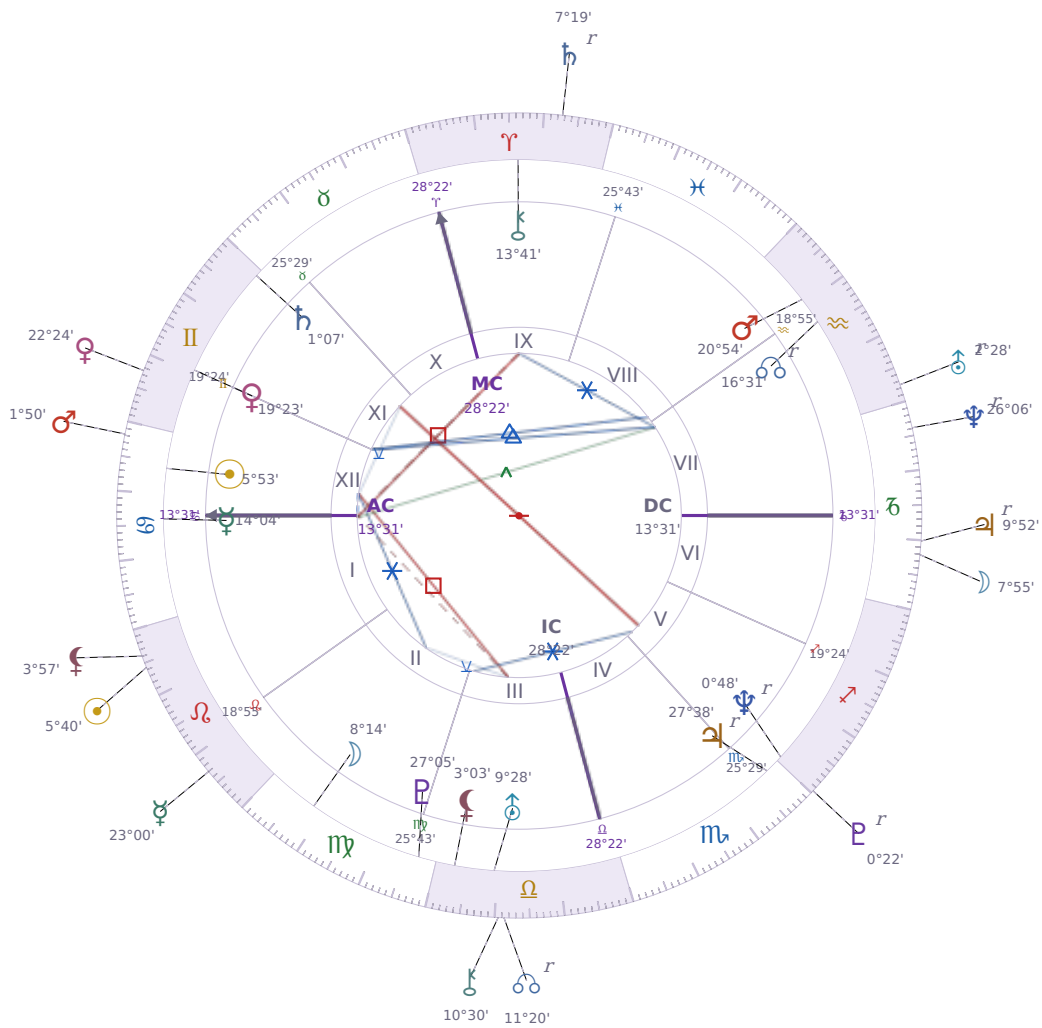

DAILY HOROSCOPE

Elon Reeve Musk

Businessman, entrepreneur, and political figure (born 1971)

♋ Cancer June 28, 1971 07:30 Pretoria

Sunday, 28 July 1996

TRANSITS FOR TODAY

☉ Sun	in ♌ Leo	5°40'44"
☾ Moon	in ♑ Capricorn	7°55'56"
☿ Mercury	in ♌ Leo	23°00'48"
♀ Venus	in ♊ Gemini	22°24'34"
♂ Mars	in ♋ Cancer	1°50'08"
♃ Jupiter	in ♑ Capricorn Rx	9°52'47"
♄ Saturn	in ♈ Aries Rx	7°19'20"