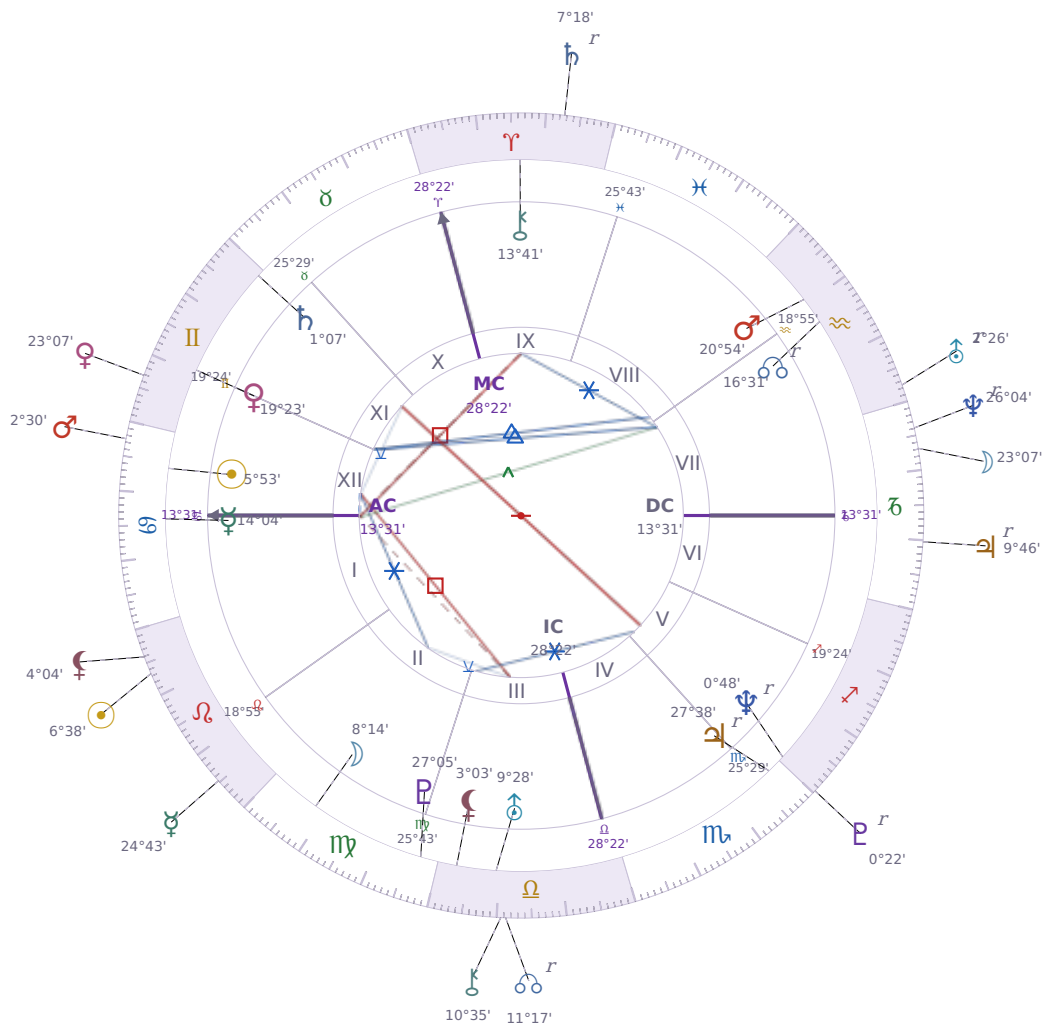

DAILY HOROSCOPE

Elon Reeve Musk

Businessman, entrepreneur, and political figure (born 1971)

♋ Cancer June 28, 1971 07:30 Pretoria

Monday, 29 July 1996

TRANSITS FOR TODAY

☉ Sun	in ♌ Leo	6°38'04"
☾ Moon	in ♑ Capricorn	23°07'08"
☿ Mercury	in ♌ Leo	24°43'50"
♀ Venus	in ♊ Gemini	23°07'27"
♂ Mars	in ♋ Cancer	2°30'23"
♃ Jupiter	in ♑ Capricorn Rx	9°46'37"
♄ Saturn	in ♈ Aries Rx	7°18'18"

♅ Uranus	in ♒ Aquarius Rx	2°26'16"
♆ Neptune	in ♑ Capricorn Rx	26°04'33"
♇ Pluto	in ♏ Sagittarius Rx	0°22'26"
♁ Chiron	in ♎ Libra	10°35'53"
♁ NNode	in ♎ Libra Rx	11°17'28"
♁ Lilith	in ♌ Leo	4°04'17"

NATAL PLANETS

☉ Sun	in ♋ Cancer	5°53'26"	XII
☾ Moon	in ♍ Virgo	8°14'52"	II
☿ Mercury	in ♋ Cancer	14°04'03"	I
♀ Venus	in ♊ Gemini	19°23'48"	XI
♂ Mars	in ♒ Aquarius	20°54'21"	VIII
♃ Jupiter	in ♏ Scorpio	27°38'52"	V Rx
♄ Saturn	in ♊ Gemini	1°07'22"	XI
♅ Uranus	in ♎ Libra	9°28'55"	III
♆ Neptune	in ♏ Sagittarius	0°48'48"	V Rx
♇ Pluto	in ♍ Virgo	27°05'36"	III
♁ Chiron	in ♈ Aries	13°41'50"	IX
♁ North Node	in ♒ Aquarius	16°31'23"	VII Rx
♁ Lilith	in ♎ Libra	3°03'14"	III