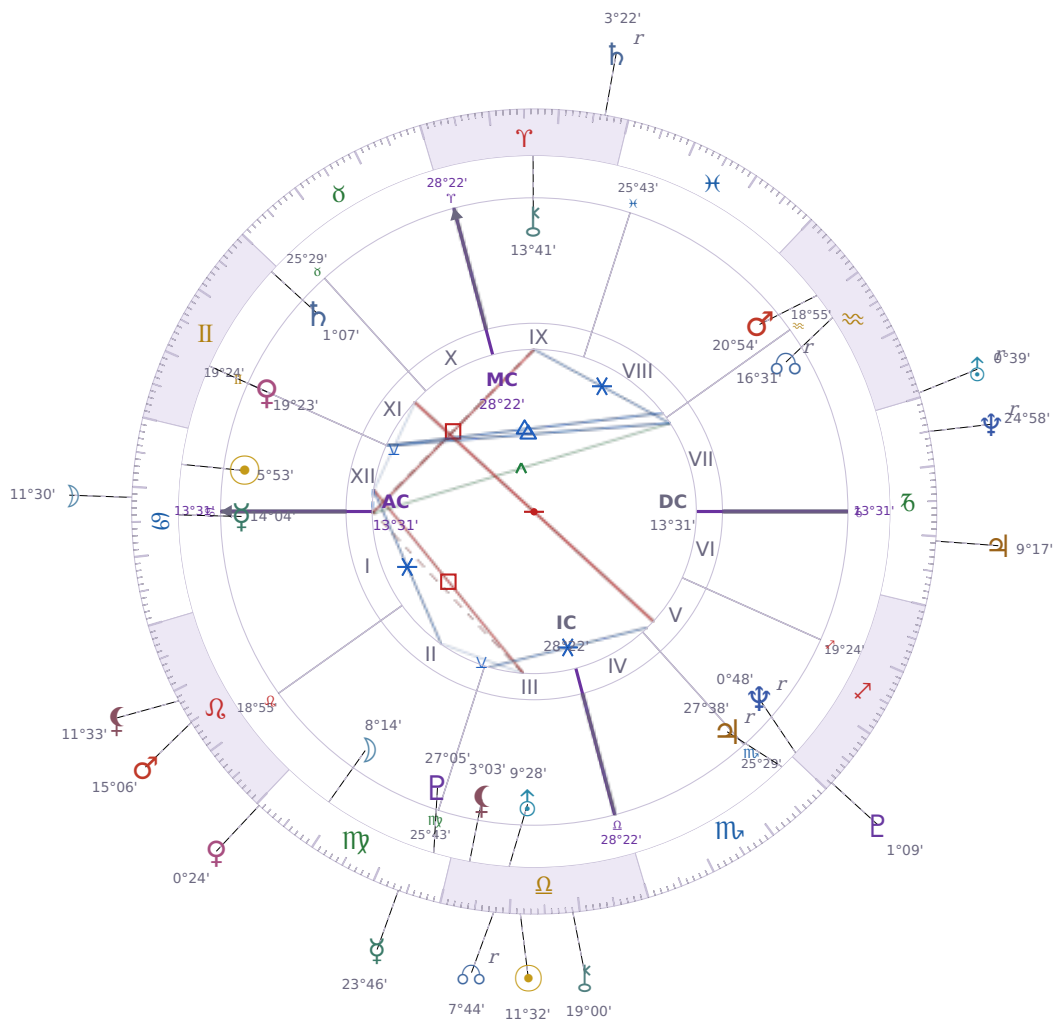

DAILY HOROSCOPE

Elon Reeve Musk

Businessman, entrepreneur, and political figure (born 1971)

♋ Cancer June 28, 1971 07:30 Pretoria

Friday, 4 October 1996

TRANSITS FOR TODAY

☉ Sun	in ♎ Libra	11°32'05"
☾ Moon	in ♋ Cancer	11°30'12"
☿ Mercury	in ♍ Virgo	23°46'25"
♀ Venus	in ♍ Virgo	0°24'58"
♂ Mars	in ♌ Leo	15°06'27"
♃ Jupiter	in ♐ Capricorn	9°17'57"
♄ Saturn	in ♈ Aries Rx	3°22'06"

♅ Uranus	in ♒ Aquarius Rx	0°39'17"
♆ Neptune	in ♑ Capricorn Rx	24°58'40"
♇ Pluto	in ♏ Sagittarius	1°09'08"
♁ Chiron	in ♎ Libra	19°00'47"
♁ NNode	in ♎ Libra Rx	7°44'32"
♁ Lilith	in ♌ Leo	11°33'32"

NATAL PLANETS

☉ Sun	in ♋ Cancer	5°53'26"	XII
☾ Moon	in ♍ Virgo	8°14'52"	II
☿ Mercury	in ♋ Cancer	14°04'03"	I
♀ Venus	in ♊ Gemini	19°23'48"	XI
♂ Mars	in ♒ Aquarius	20°54'21"	VIII
♃ Jupiter	in ♏ Scorpio	27°38'52"	V Rx
♄ Saturn	in ♊ Gemini	1°07'22"	XI
♅ Uranus	in ♎ Libra	9°28'55"	III
♆ Neptune	in ♏ Sagittarius	0°48'48"	V Rx
♇ Pluto	in ♍ Virgo	27°05'36"	III
♁ Chiron	in ♈ Aries	13°41'50"	IX
♁ North Node	in ♒ Aquarius	16°31'23"	VII Rx
♁ Lilith	in ♎ Libra	3°03'14"	III