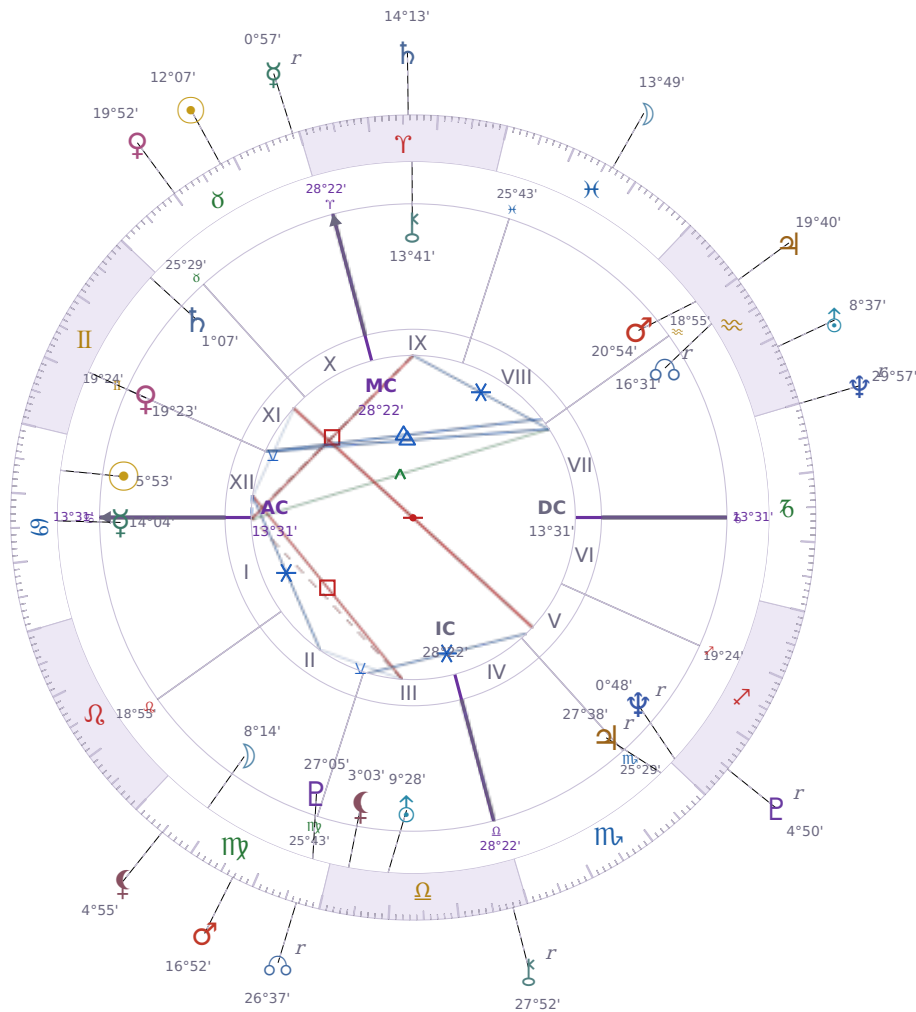

DAILY HOROSCOPE

Elon Reeve Musk

Businessman, entrepreneur, and political figure (born 1971)

♋ Cancer June 28, 1971 07:30 Pretoria

Friday, 2 May 1997

TRANSITS FOR TODAY

☉ Sun	in ♉ Taurus	12°07'07"
☾ Moon	in ♓ Pisces	13°49'01"
☿ Mercury	in ♉ Taurus <span style="color: red;">Rx</span>	0°57'41"
♀ Venus	in ♉ Taurus	19°52'26"
♂ Mars	in ♍ Virgo	16°52'22"
♃ Jupiter	in ♒ Aquarius	19°40'27"
♄ Saturn	in ♈ Aries	14°13'51"

♅ Uranus	in ♒ Aquarius	8°37'35"
♆ Neptune	in ♑ Capricorn Rx	29°57'28"
♇ Pluto	in ♏ Sagittarius Rx	4°50'19"
♁ Chiron	in ♎ Libra Rx	27°52'27"
♁ NNode	in ♍ Virgo Rx	26°37'15"
♁ Lilith	in ♍ Virgo	4°55'31"

## NATAL PLANETS

☉ Sun	in ♋ Cancer	5°53'26"	XII
☾ Moon	in ♍ Virgo	8°14'52"	II
☿ Mercury	in ♋ Cancer	14°04'03"	I
♀ Venus	in ♊ Gemini	19°23'48"	XI
♂ Mars	in ♒ Aquarius	20°54'21"	VIII
♃ Jupiter	in ♏ Scorpio	27°38'52"	V Rx
♄ Saturn	in ♊ Gemini	1°07'22"	XI
♅ Uranus	in ♎ Libra	9°28'55"	III
♆ Neptune	in ♏ Sagittarius	0°48'48"	V Rx
♇ Pluto	in ♍ Virgo	27°05'36"	III
♁ Chiron	in ♈ Aries	13°41'50"	IX
♁ North Node	in ♒ Aquarius	16°31'23"	VII Rx
♁ Lilith	in ♎ Libra	3°03'14"	III