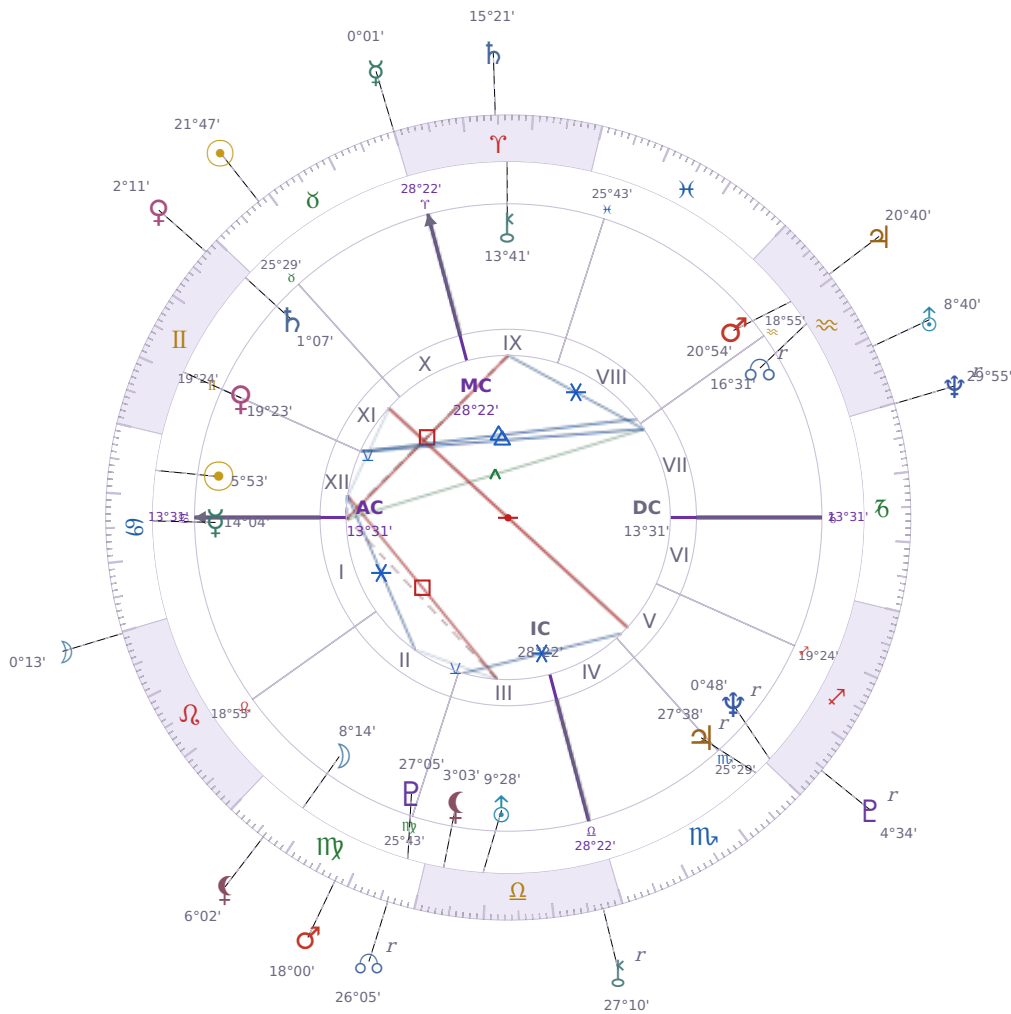

DAILY HOROSCOPE

Elon Reeve Musk

Businessman, entrepreneur, and political figure (born 1971)

♋ Cancer June 28, 1971 07:30 Pretoria

Monday, 12 May 1997

TRANSITS FOR TODAY

| | | |
|-----------|---------------|-----------|
| ☉ Sun | in ♉ Taurus | 21°47'54" |
| ☾ Moon | in ♌ Leo | 0°13'50" |
| ☿ Mercury | in ♉ Taurus | 0°01'08" |
| ♀ Venus | in ♊ Gemini | 2°11'11" |
| ♂ Mars | in ♍ Virgo | 18°00'17" |
| ♃ Jupiter | in ♒ Aquarius | 20°40'28" |
| ♄ Saturn | in ♈ Aries | 15°21'31" |

| | | |
|-----------|---------------------|-----------|
| ♅ Uranus | in ♒ Aquarius | 8°40'25" |
| ♆ Neptune | in ♑ Capricorn Rx | 29°55'40" |
| ♇ Pluto | in ♏ Sagittarius Rx | 4°34'54" |
| ♁ Chiron | in ♎ Libra Rx | 27°10'31" |
| ♁ NNode | in ♍ Virgo Rx | 26°05'29" |
| ♁ Lilith | in ♍ Virgo | 6°02'04" |

KEY DATE

☿ Mercury enters ♉ Taurus

Mercury moving into *Taurus* shifts how you **communicate and think** — you'll notice yourself speaking more slowly, choosing words with care instead of rushing through sentences. At work and in conversations, people tend to **focus on practical details** and want concrete facts rather than abstract ideas, which means discussions about money, plans, or decisions take longer but reach clearer agreements. This transit makes most people **stick to their positions** once they've decided something, so expect less back-and-forth and more people digging in on what they actually believe.