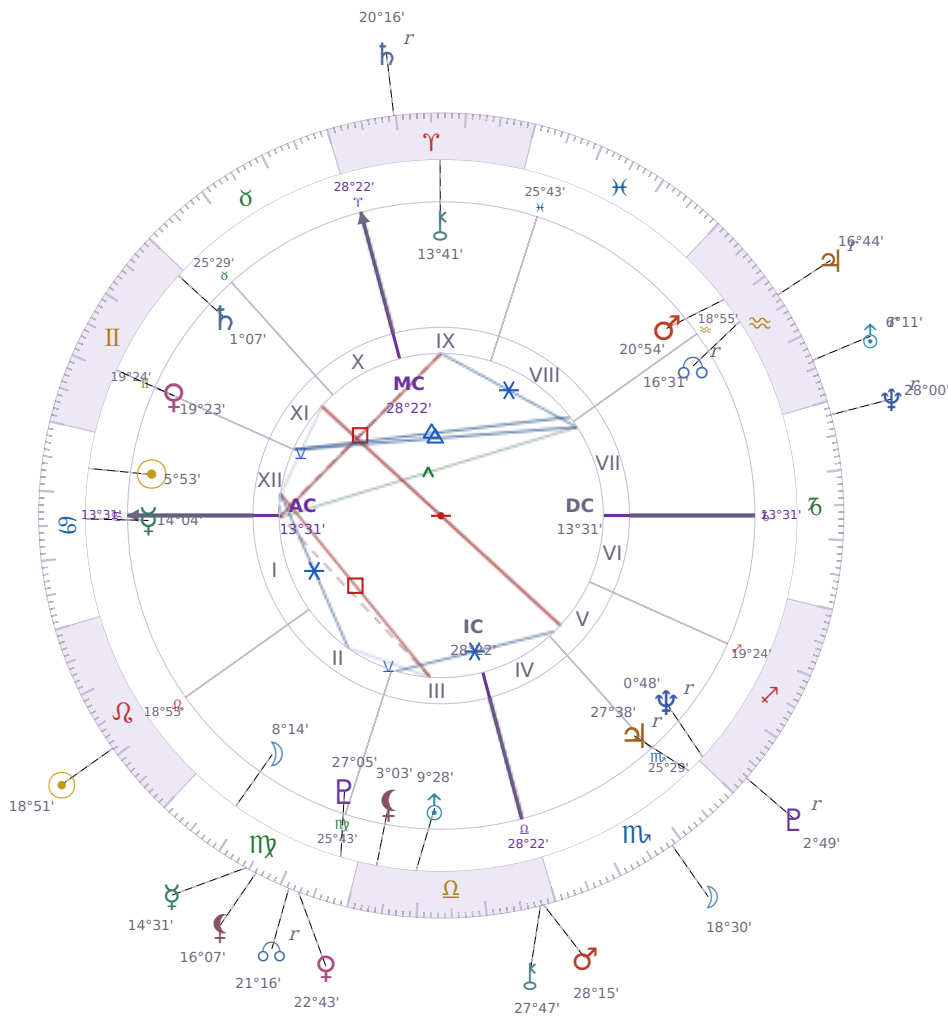

DAILY HOROSCOPE

Elon Reeve Musk

Businessman, entrepreneur, and political figure (born 1971)

♋ Cancer June 28, 1971 07:30 Pretoria

Monday, 11 August 1997

TRANSITS FOR TODAY

☉ Sun	in ♌ Leo	18°51'07"
☾ Moon	in ♏ Scorpio	18°30'41"
☿ Mercury	in ♍ Virgo	14°31'57"
♀ Venus	in ♍ Virgo	22°43'44"
♂ Mars	in ♎ Libra	28°15'05"
♃ Jupiter	in ♒ Aquarius Rx	16°44'52"
♄ Saturn	in ♈ Aries Rx	20°16'40"

♅ Uranus	in ♒ Aquarius Rx	6°11'41"
♆ Neptune	in ♑ Capricorn Rx	28°00'35"
♇ Pluto	in ♏ Sagittarius Rx	2°49'44"
♁ Chiron	in ♎ Libra	27°47'23"
♁ NNode	in ♍ Virgo Rx	21°16'22"
♁ Lilith	in ♍ Virgo	16°07'06"

NATAL PLANETS

☉ Sun	in ♋ Cancer	5°53'26"	XII
☾ Moon	in ♍ Virgo	8°14'52"	II
☿ Mercury	in ♋ Cancer	14°04'03"	I
♀ Venus	in ♊ Gemini	19°23'48"	XI
♂ Mars	in ♒ Aquarius	20°54'21"	VIII
♃ Jupiter	in ♏ Scorpio	27°38'52"	V Rx
♄ Saturn	in ♊ Gemini	1°07'22"	XI
♅ Uranus	in ♎ Libra	9°28'55"	III
♆ Neptune	in ♏ Sagittarius	0°48'48"	V Rx
♇ Pluto	in ♍ Virgo	27°05'36"	III
♁ Chiron	in ♈ Aries	13°41'50"	IX
♁ North Node	in ♒ Aquarius	16°31'23"	VII Rx
♁ Lilith	in ♎ Libra	3°03'14"	III