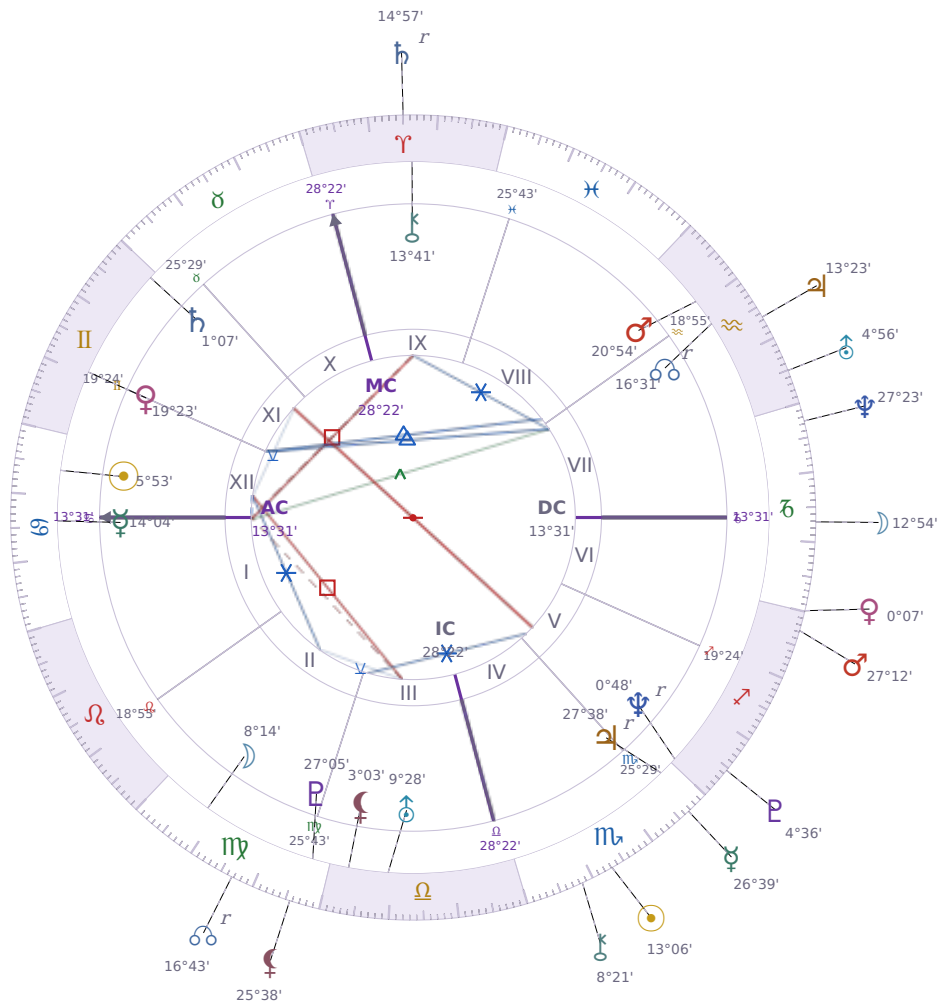

DAILY HOROSCOPE

Elon Reeve Musk

Businessman, entrepreneur, and political figure (born 1971)

♋ Cancer June 28, 1971 07:30 Pretoria

Wednesday, 5 November 1997

TRANSITS FOR TODAY

☉ Sun	in ♏ Scorpio	13°06'31"
☾ Moon	in ♑ Capricorn	12°54'06"
☿ Mercury	in ♏ Scorpio	26°39'32"
♀ Venus	in ♑ Capricorn	0°07'59"
♂ Mars	in ♐ Sagittarius	27°12'10"
♃ Jupiter	in ♒ Aquarius	13°23'30"
♄ Saturn	in ♈ Aries Rx	14°57'30"

♅ Uranus	in ♒ Aquarius	4°56'35"
♆ Neptune	in ♑ Capricorn	27°23'22"
♇ Pluto	in ♏ Sagittarius	4°36'44"
♁ Chiron	in ♏ Scorpio	8°21'43"
♁ NNode	in ♍ Virgo Rx	16°43'03"
♁ Lilith	in ♍ Virgo	25°38'30"

## NATAL PLANETS

☉ Sun	in ♋ Cancer	5°53'26"	XII
☾ Moon	in ♍ Virgo	8°14'52"	II
☿ Mercury	in ♋ Cancer	14°04'03"	I
♀ Venus	in ♊ Gemini	19°23'48"	XI
♂ Mars	in ♒ Aquarius	20°54'21"	VIII
♃ Jupiter	in ♏ Scorpio	27°38'52"	V Rx
♄ Saturn	in ♊ Gemini	1°07'22"	XI
♅ Uranus	in ♎ Libra	9°28'55"	III
♆ Neptune	in ♏ Sagittarius	0°48'48"	V Rx
♇ Pluto	in ♍ Virgo	27°05'36"	III
♁ Chiron	in ♈ Aries	13°41'50"	IX
♁ North Node	in ♒ Aquarius	16°31'23"	VII Rx
♁ Lilith	in ♎ Libra	3°03'14"	III