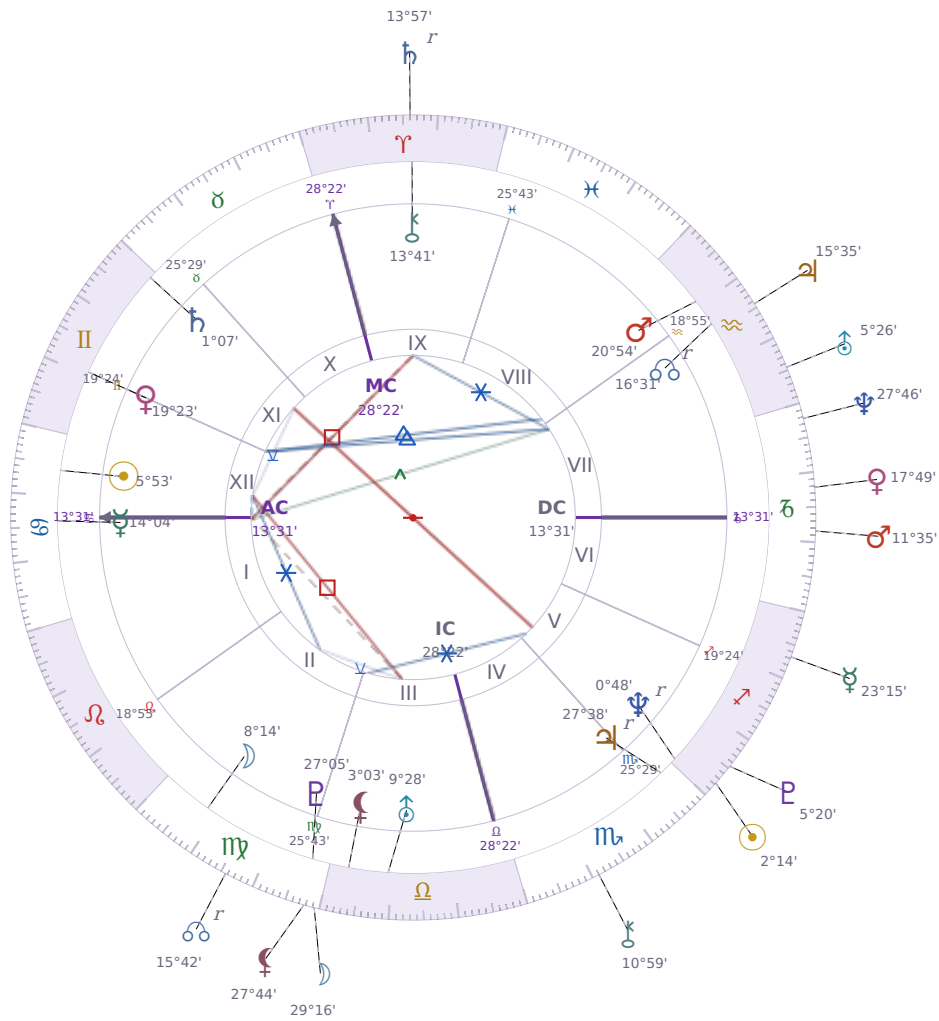

DAILY HOROSCOPE

Elon Reeve Musk

Businessman, entrepreneur, and political figure (born 1971)

♋ Cancer June 28, 1971 07:30 Pretoria

Monday, 24 November 1997

TRANSITS FOR TODAY

| | | |
|-----------|------------------|-----------|
| ☉ Sun | in ♐ Sagittarius | 2°14'28" |
| ☾ Moon | in ♍ Virgo | 29°16'05" |
| ☿ Mercury | in ♐ Sagittarius | 23°15'57" |
| ♀ Venus | in ♐ Capricorn | 17°49'26" |
| ♂ Mars | in ♐ Capricorn | 11°35'11" |
| ♃ Jupiter | in ♒ Aquarius | 15°35'30" |
| ♄ Saturn | in ♈ Aries Rx | 13°57'56" |

| | | |
|-----------|------------------|-----------|
| ♅ Uranus | in ♒ Aquarius | 5°26'27" |
| ♆ Neptune | in ♑ Capricorn | 27°46'07" |
| ♇ Pluto | in ♏ Sagittarius | 5°20'41" |
| ♁ Chiron | in ♏ Scorpio | 10°59'25" |
| ♁ NNode | in ♍ Virgo Rx | 15°42'41" |
| ♁ Lilith | in ♍ Virgo | 27°44'48" |

NATAL PLANETS

| | | | |
|--------------|------------------|-----------|--------|
| ☉ Sun | in ♋ Cancer | 5°53'26" | XII |
| ☾ Moon | in ♍ Virgo | 8°14'52" | II |
| ☿ Mercury | in ♋ Cancer | 14°04'03" | I |
| ♀ Venus | in ♊ Gemini | 19°23'48" | XI |
| ♂ Mars | in ♒ Aquarius | 20°54'21" | VIII |
| ♃ Jupiter | in ♏ Scorpio | 27°38'52" | V Rx |
| ♄ Saturn | in ♊ Gemini | 1°07'22" | XI |
| ♅ Uranus | in ♎ Libra | 9°28'55" | III |
| ♆ Neptune | in ♏ Sagittarius | 0°48'48" | V Rx |
| ♇ Pluto | in ♍ Virgo | 27°05'36" | III |
| ♁ Chiron | in ♈ Aries | 13°41'50" | IX |
| ♁ North Node | in ♒ Aquarius | 16°31'23" | VII Rx |
| ♁ Lilith | in ♎ Libra | 3°03'14" | III |