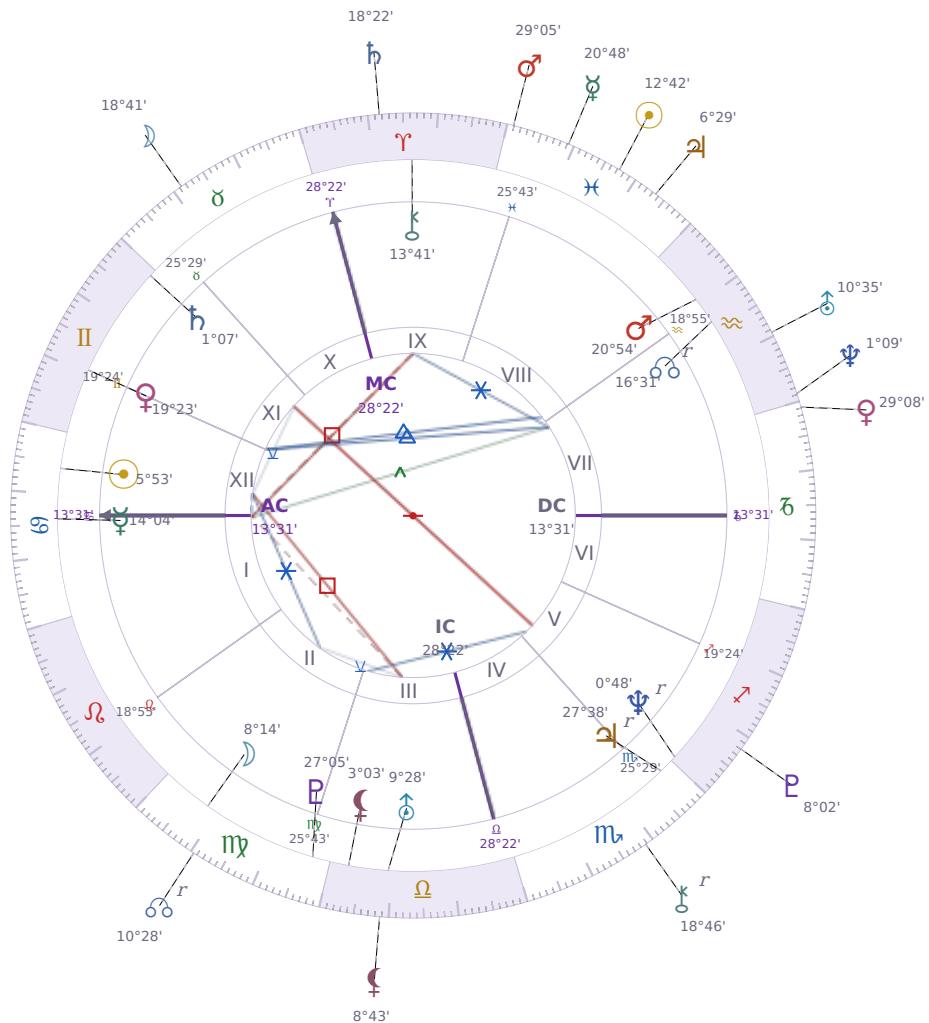

DAILY HOROSCOPE

Elon Reeve Musk

Businessman, entrepreneur, and political figure (born 1971)

♋ Cancer June 28, 1971 07:30 Pretoria

Tuesday, 3 March 1998

TRANSITS FOR TODAY

|           |                |           |
|-----------|----------------|-----------|
| ☉ Sun     | in ♓ Pisces    | 12°42'18" |
| ☾ Moon    | in ♉ Taurus    | 18°41'37" |
| ☿ Mercury | in ♓ Pisces    | 20°48'28" |
| ♀ Venus   | in ♑ Capricorn | 29°08'08" |
| ♂ Mars    | in ♓ Pisces    | 29°05'07" |
| ♃ Jupiter | in ♓ Pisces    | 6°29'24"  |
| ♄ Saturn  | in ♈ Aries     | 18°22'03" |

|           |                  |           |
|-----------|------------------|-----------|
| ♅ Uranus  | in ♒ Aquarius    | 10°35'48" |
| ♆ Neptune | in ♒ Aquarius    | 1°09'31"  |
| ♇ Pluto   | in ♐ Sagittarius | 8°02'46"  |
| ♁ Chiron  | in ♏ Scorpio Rx  | 18°46'44" |
| ♁ NNode   | in ♍ Virgo Rx    | 10°28'09" |
| ♁ Lilith  | in ♎ Libra       | 8°43'35"  |

## NATAL PLANETS

|              |                  |           |        |
|--------------|------------------|-----------|--------|
| ☉ Sun        | in ♋ Cancer      | 5°53'26"  | XII    |
| ☾ Moon       | in ♍ Virgo       | 8°14'52"  | II     |
| ☿ Mercury    | in ♋ Cancer      | 14°04'03" | I      |
| ♀ Venus      | in ♊ Gemini      | 19°23'48" | XI     |
| ♂ Mars       | in ♒ Aquarius    | 20°54'21" | VIII   |
| ♃ Jupiter    | in ♏ Scorpio     | 27°38'52" | V Rx   |
| ♄ Saturn     | in ♊ Gemini      | 1°07'22"  | XI     |
| ♅ Uranus     | in ♎ Libra       | 9°28'55"  | III    |
| ♆ Neptune    | in ♐ Sagittarius | 0°48'48"  | V Rx   |
| ♇ Pluto      | in ♍ Virgo       | 27°05'36" | III    |
| ♁ Chiron     | in ♈ Aries       | 13°41'50" | IX     |
| ♁ North Node | in ♒ Aquarius    | 16°31'23" | VII Rx |
| ♁ Lilith     | in ♎ Libra       | 3°03'14"  | III    |

## KEY TRANSIT FACTORS