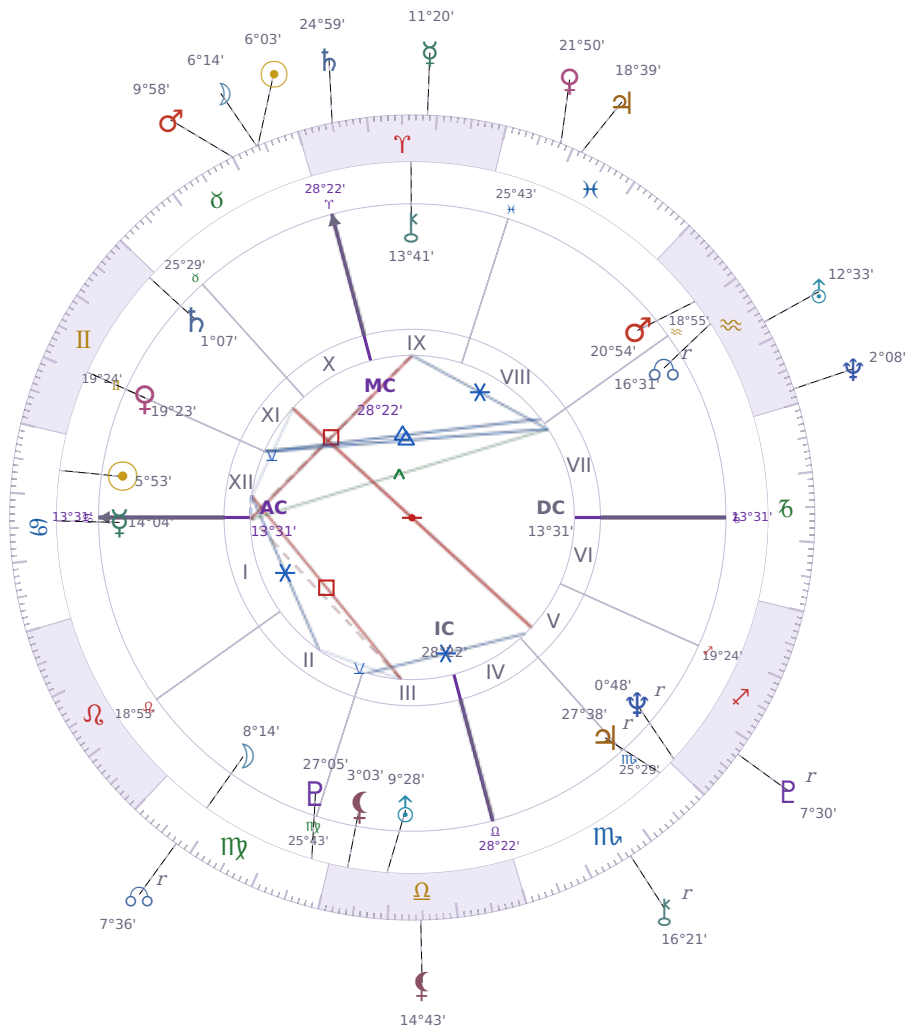

DAILY HOROSCOPE

Elon Reeve Musk

Businessman, entrepreneur, and political figure (born 1971)

♋ Cancer June 28, 1971 07:30 Pretoria

Sunday, 26 April 1998

TRANSITS FOR TODAY

☉ Sun	in ♉ Taurus	6°03'21"
☾ Moon	in ♉ Taurus	6°14'22"
☿ Mercury	in ♈ Aries	11°20'38"
♀ Venus	in ♋ Pisces	21°50'28"
♂ Mars	in ♉ Taurus	9°58'42"
♃ Jupiter	in ♋ Pisces	18°39'08"
♄ Saturn	in ♈ Aries	24°59'19"

♅ Uranus	in ♒ Aquarius	12°33'36"
♆ Neptune	in ♒ Aquarius	2°08'44"
♇ Pluto	in ♐ Sagittarius Rx	7°30'21"
♁ Chiron	in ♏ Scorpio Rx	16°21'08"
♁ NNode	in ♍ Virgo Rx	7°36'32"
♁ Lilith	in ♎ Libra	14°43'36"

NATAL PLANETS

☉ Sun	in ♋ Cancer	5°53'26"	XII
☾ Moon	in ♍ Virgo	8°14'52"	II
☿ Mercury	in ♋ Cancer	14°04'03"	I
♀ Venus	in ♊ Gemini	19°23'48"	XI
♂ Mars	in ♒ Aquarius	20°54'21"	VIII
♃ Jupiter	in ♏ Scorpio	27°38'52"	V Rx
♄ Saturn	in ♊ Gemini	1°07'22"	XI
♅ Uranus	in ♎ Libra	9°28'55"	III
♆ Neptune	in ♐ Sagittarius	0°48'48"	V Rx
♇ Pluto	in ♍ Virgo	27°05'36"	III
♁ Chiron	in ♈ Aries	13°41'50"	IX
♁ North Node	in ♒ Aquarius	16°31'23"	VII Rx
♁ Lilith	in ♎ Libra	3°03'14"	III