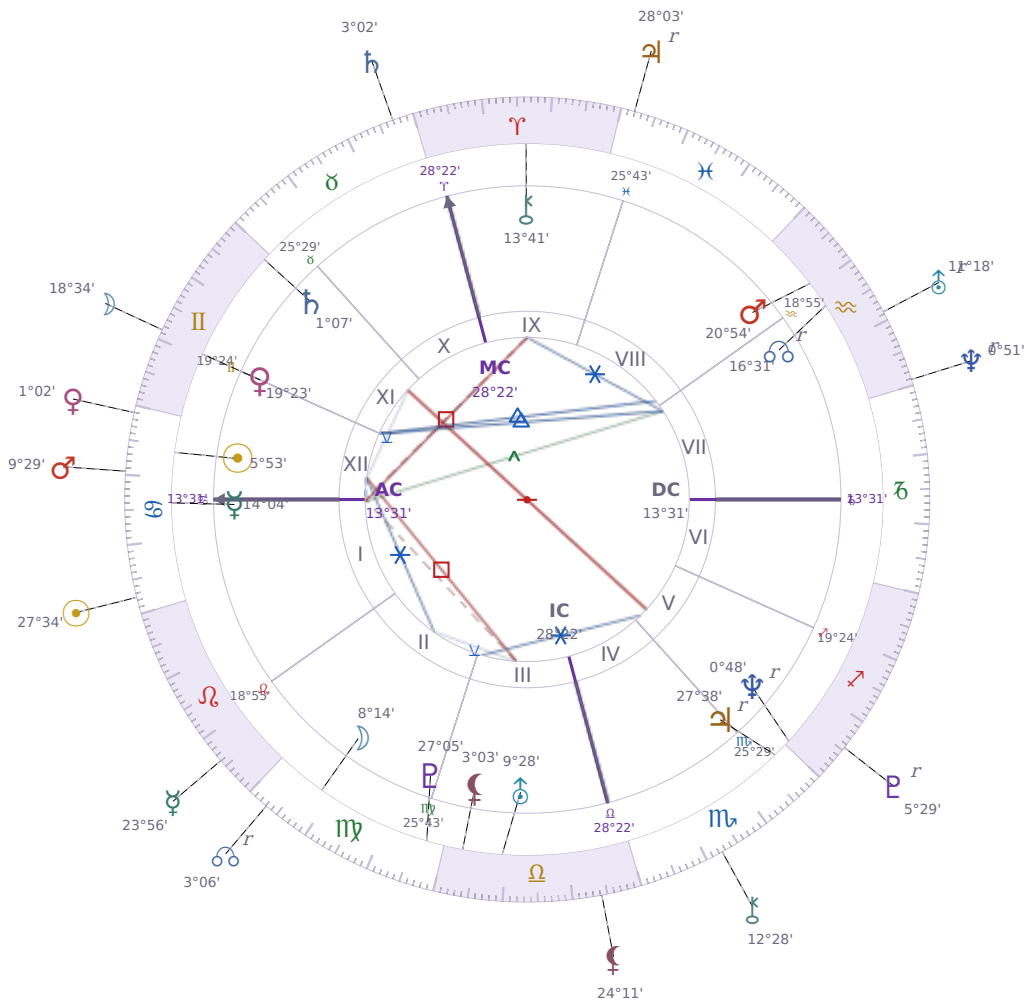

DAILY HOROSCOPE

Elon Reeve Musk

Businessman, entrepreneur, and political figure (born 1971)

♋ Cancer June 28, 1971 07:30 Pretoria

Monday, 20 July 1998

TRANSITS FOR TODAY

☉ Sun	in ♋ Cancer	27°34'33"
☾ Moon	in ♊ Gemini	18°34'43"
☿ Mercury	in ♌ Leo	23°56'19"
♀ Venus	in ♋ Cancer	1°02'22"
♂ Mars	in ♋ Cancer	9°29'06"
♃ Jupiter	in ♋ Pisces Rx	28°03'00"
♄ Saturn	in ♉ Taurus	3°02'03"

♅ Uranus	in ♒ Aquarius Rx	11°18'37"
♆ Neptune	in ♒ Aquarius Rx	0°51'46"
♇ Pluto	in ♐ Sagittarius Rx	5°29'12"
♁ Chiron	in ♏ Scorpio	12°28'39"
♁ NNode	in ♍ Virgo Rx	3°06'29"
♁ Lilith	in ♎ Libra	24°11'40"

NATAL PLANETS

☉ Sun	in ♋ Cancer	5°53'26"	XII
☾ Moon	in ♍ Virgo	8°14'52"	II
☿ Mercury	in ♋ Cancer	14°04'03"	I
♀ Venus	in ♊ Gemini	19°23'48"	XI
♂ Mars	in ♒ Aquarius	20°54'21"	VIII
♃ Jupiter	in ♏ Scorpio	27°38'52"	V Rx
♄ Saturn	in ♊ Gemini	1°07'22"	XI
♅ Uranus	in ♎ Libra	9°28'55"	III
♆ Neptune	in ♐ Sagittarius	0°48'48"	V Rx
♇ Pluto	in ♍ Virgo	27°05'36"	III
♁ Chiron	in ♈ Aries	13°41'50"	IX
♁ North Node	in ♒ Aquarius	16°31'23"	VII Rx
♁ Lilith	in ♎ Libra	3°03'14"	III