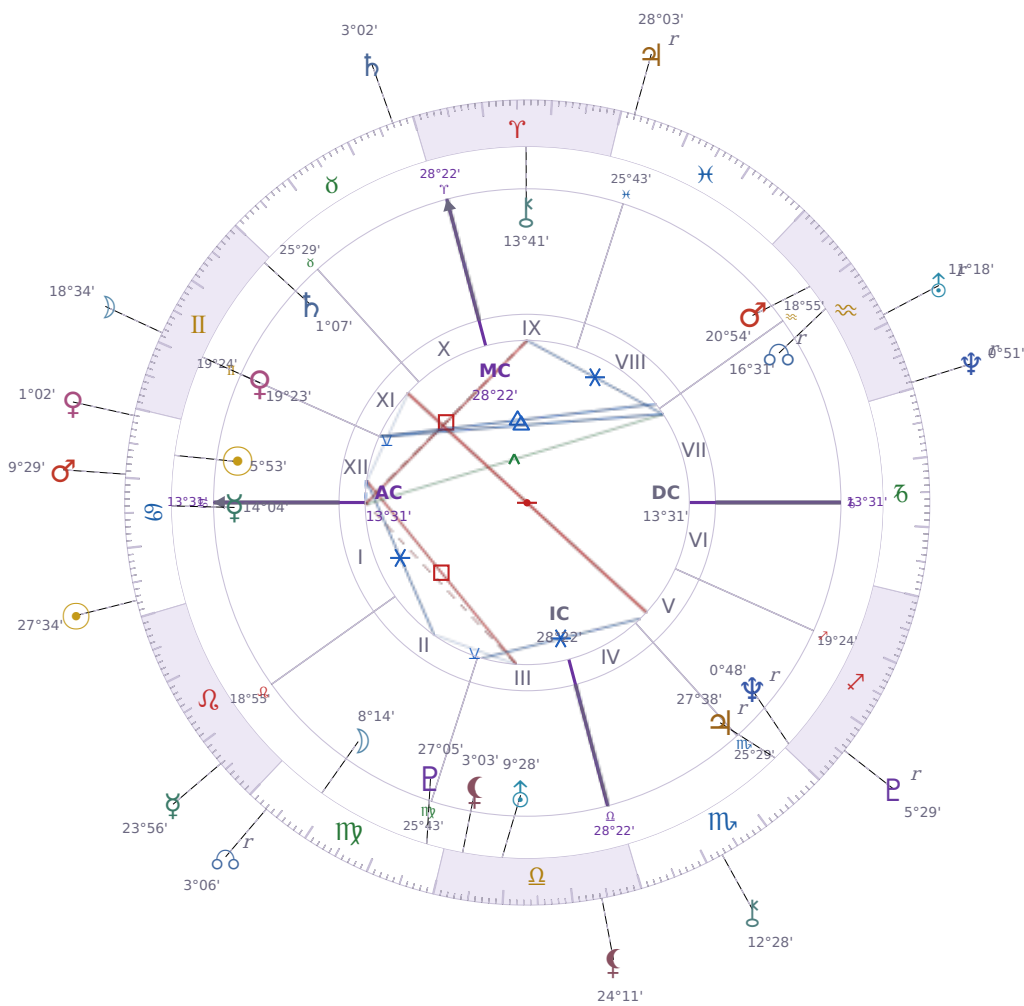

DAILY HOROSCOPE

Elon Reeve Musk

Businessman, entrepreneur, and political figure (born 1971)

♋ Cancer June 28, 1971 07:30 Pretoria

Monday, 20 July 1998

TRANSITS FOR TODAY

☉ Sun	in ♋ Cancer	27°34'33"
☾ Moon	in ♊ Gemini	18°34'43"
☿ Mercury	in ♌ Leo	23°56'19"
♀ Venus	in ♋ Cancer	1°02'22"
♂ Mars	in ♋ Cancer	9°29'06"
♃ Jupiter	in ♓ Pisces Rx	28°03'00"
♄ Saturn	in ♉ Taurus	3°02'03"

♅ Uranus	in ♒ Aquarius Rx	11°18'37"
♆ Neptune	in ♒ Aquarius Rx	0°51'46"
♇ Pluto	in ♐ Sagittarius Rx	5°29'12"
♁ Chiron	in ♏ Scorpio	12°28'39"
♁ NNode	in ♍ Virgo Rx	3°06'29"
♁ Lilith	in ♎ Libra	24°11'40"

NATAL PLANETS

☉ Sun	in ♋ Cancer	5°53'26"	XII
☾ Moon	in ♍ Virgo	8°14'52"	II
☿ Mercury	in ♋ Cancer	14°04'03"	I
♀ Venus	in ♊ Gemini	19°23'48"	XI
♂ Mars	in ♒ Aquarius	20°54'21"	VIII
♃ Jupiter	in ♏ Scorpio	27°38'52"	V Rx
♄ Saturn	in ♊ Gemini	1°07'22"	XI
♅ Uranus	in ♎ Libra	9°28'55"	III
♆ Neptune	in ♐ Sagittarius	0°48'48"	V Rx
♇ Pluto	in ♍ Virgo	27°05'36"	III
♁ Chiron	in ♈ Aries	13°41'50"	IX
♁ North Node	in ♒ Aquarius	16°31'23"	VII Rx
♁ Lilith	in ♎ Libra	3°03'14"	III