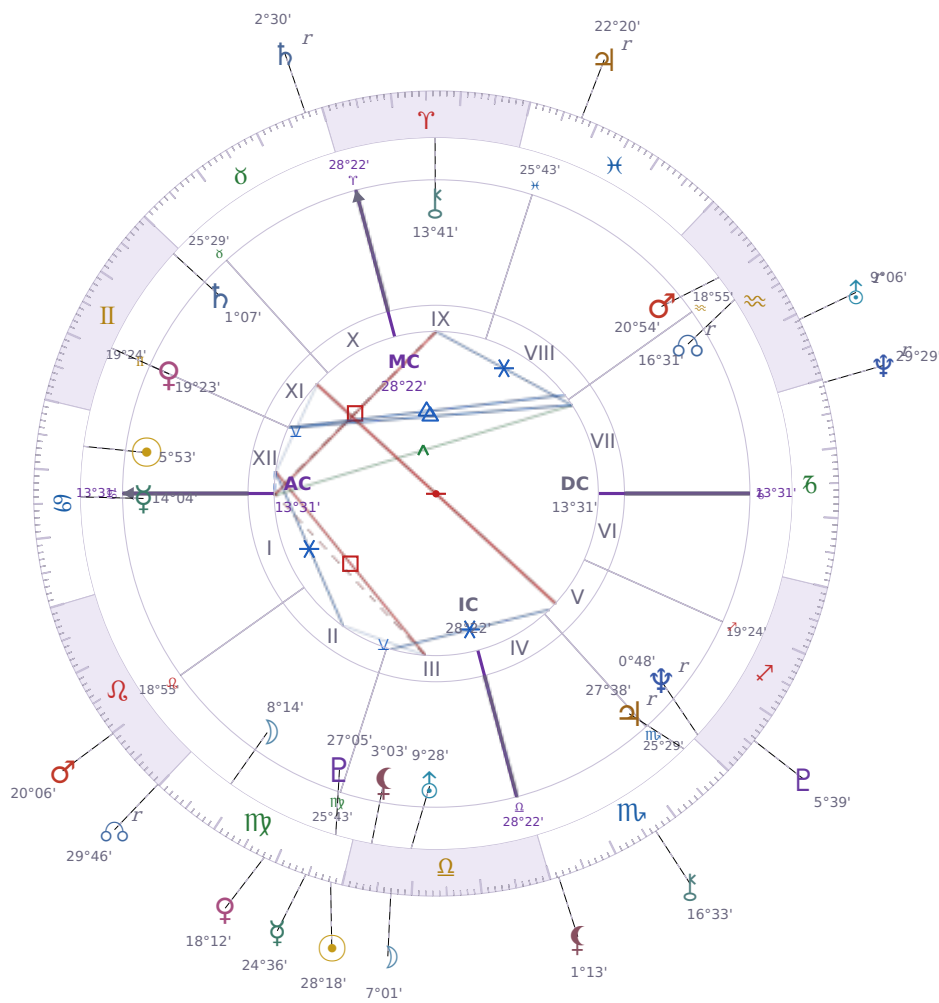

DAILY HOROSCOPE

Elon Reeve Musk

Businessman, entrepreneur, and political figure (born 1971)

♋ Cancer June 28, 1971 07:30 Pretoria

Monday, 21 September 1998

TRANSITS FOR TODAY

☉ Sun	in ♍ Virgo	28°18'11"
☾ Moon	in ♎ Libra	7°01'18"
☿ Mercury	in ♍ Virgo	24°36'54"
♀ Venus	in ♍ Virgo	18°12'43"
♂ Mars	in ♌ Leo	20°06'09"
♃ Jupiter	in ♓ Pisces Rx	22°20'29"
♄ Saturn	in ♉ Taurus Rx	2°30'05"

♅ Uranus	in ♒ Aquarius	Rx	9°06'48"
♆ Neptune	in ♑ Capricorn	Rx	29°29'38"
♇ Pluto	in ♏ Sagittarius		5°39'28"
♄ Chiron	in ♏ Scorpio		16°33'35"
♁ NNode	in ♌ Leo	Rx	29°46'17"
♁ Lilith	in ♏ Scorpio		1°13'42"

## NATAL PLANETS

☉ Sun	in ♋ Cancer		5°53'26"	XII
☾ Moon	in ♍ Virgo		8°14'52"	II
☿ Mercury	in ♋ Cancer		14°04'03"	I
♀ Venus	in ♊ Gemini		19°23'48"	XI
♂ Mars	in ♒ Aquarius		20°54'21"	VIII
♃ Jupiter	in ♏ Scorpio		27°38'52"	V Rx
♄ Saturn	in ♊ Gemini		1°07'22"	XI
♅ Uranus	in ♎ Libra		9°28'55"	III
♆ Neptune	in ♏ Sagittarius		0°48'48"	V Rx
♇ Pluto	in ♍ Virgo		27°05'36"	III
♄ Chiron	in ♈ Aries		13°41'50"	IX
♁ North Node	in ♒ Aquarius		16°31'23"	VII Rx
♁ Lilith	in ♎ Libra		3°03'14"	III

## KEY TRANSIT FACTORS