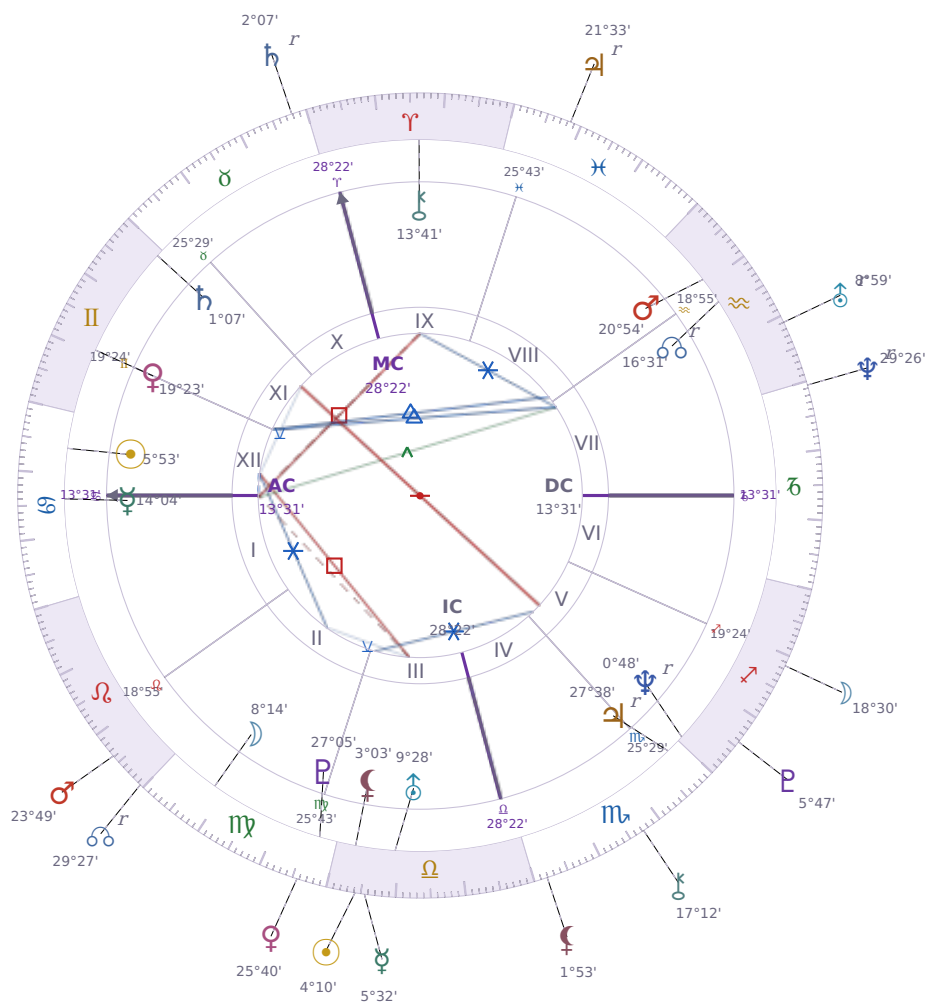

DAILY HOROSCOPE

Elon Reeve Musk

Businessman, entrepreneur, and political figure (born 1971)

♋ Cancer June 28, 1971 07:30 Pretoria

Sunday, 27 September 1998

TRANSITS FOR TODAY

☉ Sun	in ♎ Libra	4°10'51"
☾ Moon	in ♐ Sagittarius	18°30'12"
☿ Mercury	in ♎ Libra	5°32'10"
♀ Venus	in ♍ Virgo	25°40'44"
♂ Mars	in ♌ Leo	23°49'54"
♃ Jupiter	in ♓ Pisces Rx	21°33'50"
♄ Saturn	in ♉ Taurus Rx	2°07'47"

♅ Uranus	in ♒ Aquarius Rx	8°59'50"
♆ Neptune	in ♑ Capricorn Rx	29°26'19"
♇ Pluto	in ♏ Sagittarius	5°47'04"
♁ Chiron	in ♏ Scorpio	17°12'56"
♁ NNode	in ♌ Leo Rx	29°27'13"
♁ Lilith	in ♏ Scorpio	1°53'56"

## NATAL PLANETS

☉ Sun	in ♋ Cancer	5°53'26"	XII
☾ Moon	in ♍ Virgo	8°14'52"	II
☿ Mercury	in ♋ Cancer	14°04'03"	I
♀ Venus	in ♊ Gemini	19°23'48"	XI
♂ Mars	in ♒ Aquarius	20°54'21"	VIII
♃ Jupiter	in ♏ Scorpio	27°38'52"	V Rx
♄ Saturn	in ♊ Gemini	1°07'22"	XI
♅ Uranus	in ♎ Libra	9°28'55"	III
♆ Neptune	in ♏ Sagittarius	0°48'48"	V Rx
♇ Pluto	in ♍ Virgo	27°05'36"	III
♁ Chiron	in ♈ Aries	13°41'50"	IX
♁ North Node	in ♒ Aquarius	16°31'23"	VII Rx
♁ Lilith	in ♎ Libra	3°03'14"	III

## KEY TRANSIT FACTORS