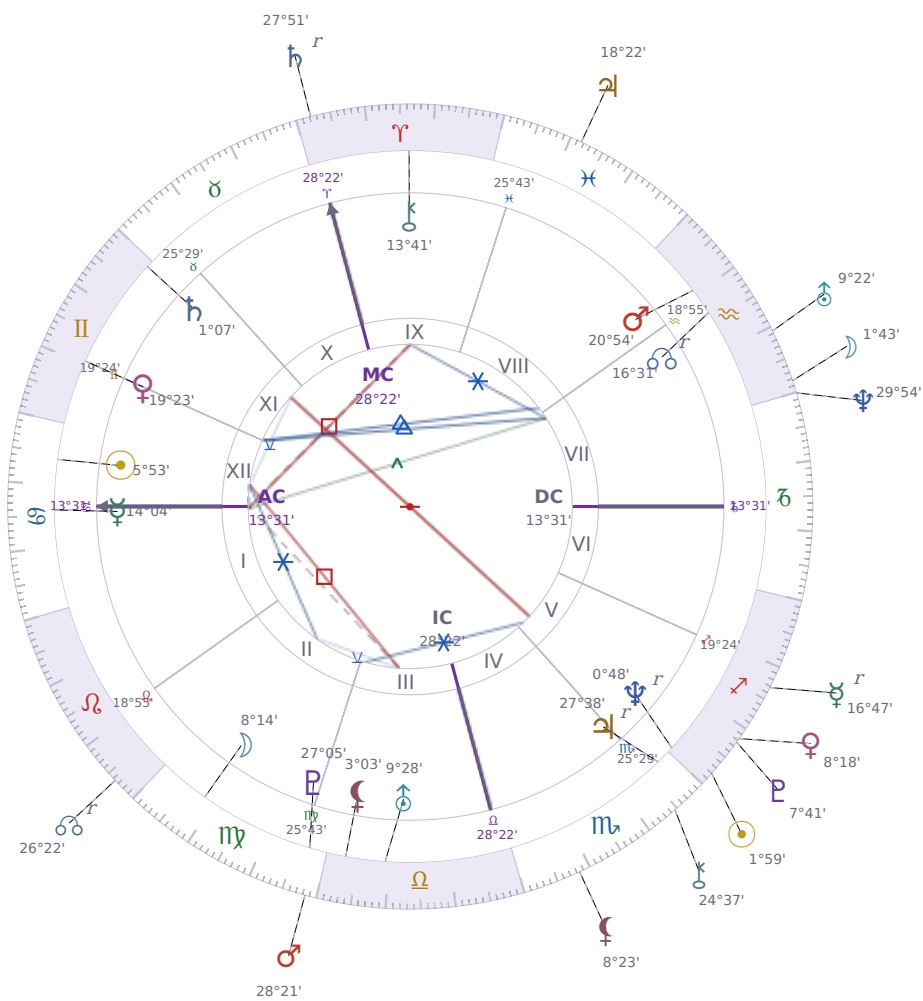

DAILY HOROSCOPE

Elon Reeve Musk

Businessman, entrepreneur, and political figure (born 1971)

♋ Cancer June 28, 1971 07:30 Pretoria

Tuesday, 24 November 1998

TRANSITS FOR TODAY

☉ Sun	in ♐ Sagittarius	1°59'52"
☾ Moon	in ♒ Aquarius	1°43'50"
☿ Mercury	in ♐ Sagittarius Rx	16°47'49"
♀ Venus	in ♐ Sagittarius	8°18'49"
♂ Mars	in ♍ Virgo	28°21'13"
♃ Jupiter	in ♓ Pisces	18°22'06"
♄ Saturn	in ♈ Aries Rx	27°51'19"

♅ Uranus	in ♒ Aquarius	9°22'26"
♆ Neptune	in ♑ Capricorn	29°54'50"
♇ Pluto	in ♏ Sagittarius	7°41'27"
♁ Chiron	in ♏ Scorpio	24°37'25"
♁ NNode	in ♌ Leo Rx	26°22'55"
♁ Lilith	in ♏ Scorpio	8°23'13"

NATAL PLANETS