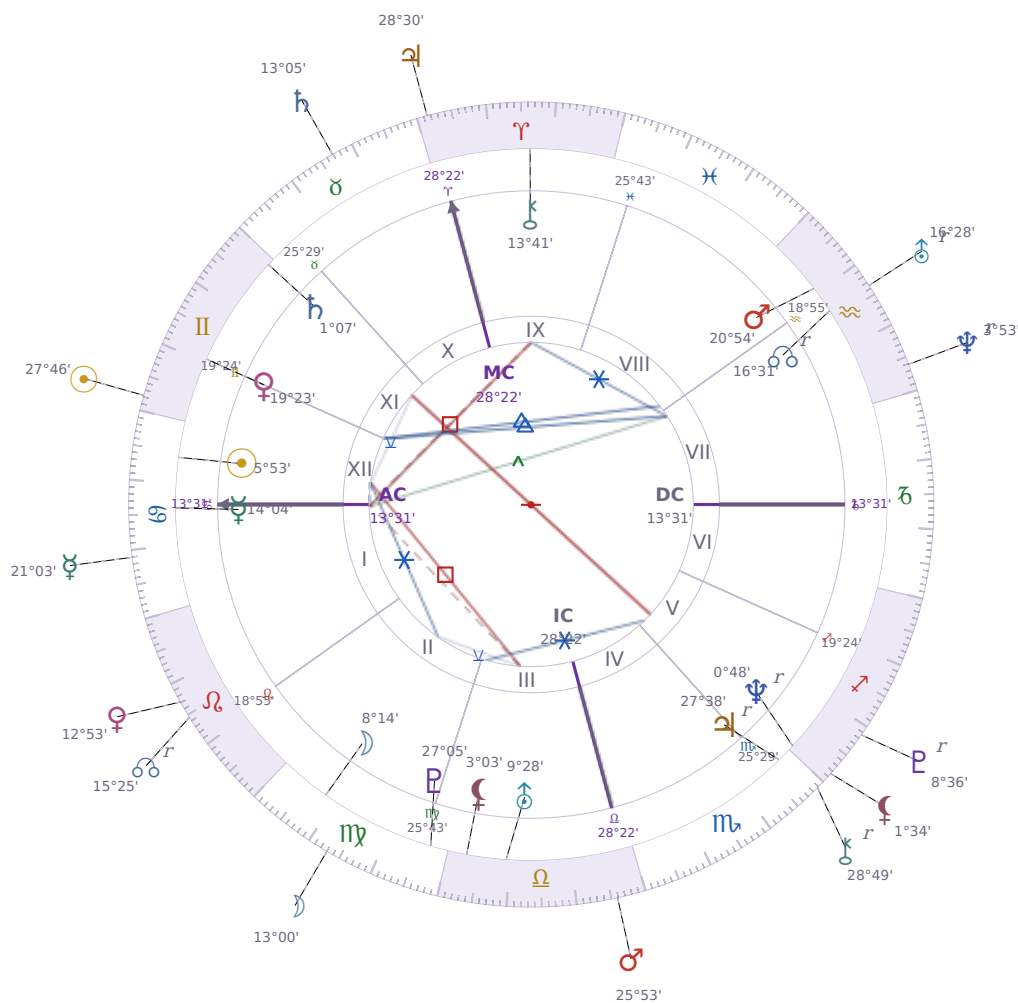

DAILY HOROSCOPE

Elon Reeve Musk

Businessman, entrepreneur, and political figure (born 1971)

♋ Cancer June 28, 1971 07:30 Pretoria

Saturday, 19 June 1999

TRANSITS FOR TODAY

☉ Sun	in ♊ Gemini	27°46'49"
☾ Moon	in ♍ Virgo	13°00'28"
☿ Mercury	in ♋ Cancer	21°03'09"
♀ Venus	in ♌ Leo	12°53'23"
♂ Mars	in ♎ Libra	25°53'58"
♃ Jupiter	in ♈ Aries	28°30'40"
♄ Saturn	in ♉ Taurus	13°05'53"

♅ Uranus	in ♒ Aquarius Rx	16°28'23"
♆ Neptune	in ♒ Aquarius Rx	3°53'32"
♇ Pluto	in ♐ Sagittarius Rx	8°36'47"
♁ Chiron	in ♏ Scorpio Rx	28°49'02"
♁ NNode	in ♌ Leo Rx	15°25'12"
♁ Lilith	in ♐ Sagittarius	1°34'36"

NATAL PLANETS

☉ Sun	in ♋ Cancer	5°53'26"	XII
☾ Moon	in ♍ Virgo	8°14'52"	II
☿ Mercury	in ♋ Cancer	14°04'03"	I
♀ Venus	in ♊ Gemini	19°23'48"	XI
♂ Mars	in ♒ Aquarius	20°54'21"	VIII
♃ Jupiter	in ♏ Scorpio	27°38'52"	V Rx
♄ Saturn	in ♊ Gemini	1°07'22"	XI
♅ Uranus	in ♎ Libra	9°28'55"	III
♆ Neptune	in ♐ Sagittarius	0°48'48"	V Rx
♇ Pluto	in ♍ Virgo	27°05'36"	III
♁ Chiron	in ♈ Aries	13°41'50"	IX
♁ North Node	in ♒ Aquarius	16°31'23"	VII Rx
♁ Lilith	in ♎ Libra	3°03'14"	III

Saturday · ♄ Saturn

Colors: Violet

Stone: Obsidian

Number: 8