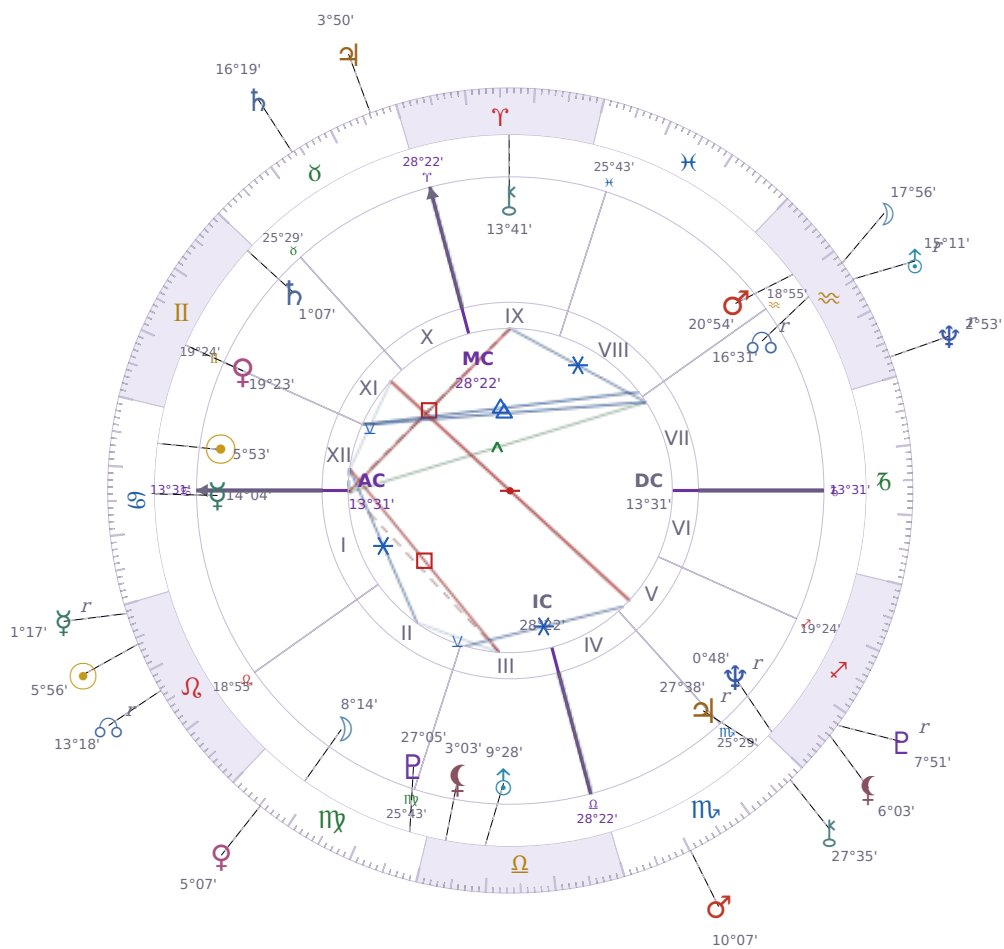

DAILY HOROSCOPE

Elon Reeve Musk

Businessman, entrepreneur, and political figure (born 1971)

♋ Cancer June 28, 1971 07:30 Pretoria

Thursday, 29 July 1999

TRANSITS FOR TODAY

☉ Sun	in ♌ Leo	5°56'23"
☾ Moon	in ♒ Aquarius	17°56'33"
☿ Mercury	in ♌ Leo Rx	1°17'42"
♀ Venus	in ♍ Virgo	5°07'25"
♂ Mars	in ♏ Scorpio	10°07'18"
♃ Jupiter	in ♉ Taurus	3°50'43"
♄ Saturn	in ♉ Taurus	16°19'01"

♅ Uranus	in ♒ Aquarius Rx	15°11'03"
♆ Neptune	in ♒ Aquarius Rx	2°53'30"
♇ Pluto	in ♐ Sagittarius Rx	7°51'05"
♁ Chiron	in ♏ Scorpio	27°35'32"
♁ NNode	in ♌ Leo Rx	13°18'08"
♁ Lilith	in ♐ Sagittarius	6°03'13"

NATAL PLANETS

☉ Sun	in ♋ Cancer	5°53'26"	XII
☾ Moon	in ♍ Virgo	8°14'52"	II
☿ Mercury	in ♋ Cancer	14°04'03"	I
♀ Venus	in ♊ Gemini	19°23'48"	XI
♂ Mars	in ♒ Aquarius	20°54'21"	VIII
♃ Jupiter	in ♏ Scorpio	27°38'52"	V Rx
♄ Saturn	in ♊ Gemini	1°07'22"	XI
♅ Uranus	in ♎ Libra	9°28'55"	III
♆ Neptune	in ♐ Sagittarius	0°48'48"	V Rx
♇ Pluto	in ♍ Virgo	27°05'36"	III
♁ Chiron	in ♈ Aries	13°41'50"	IX
♁ North Node	in ♒ Aquarius	16°31'23"	VII Rx
♁ Lilith	in ♎ Libra	3°03'14"	III