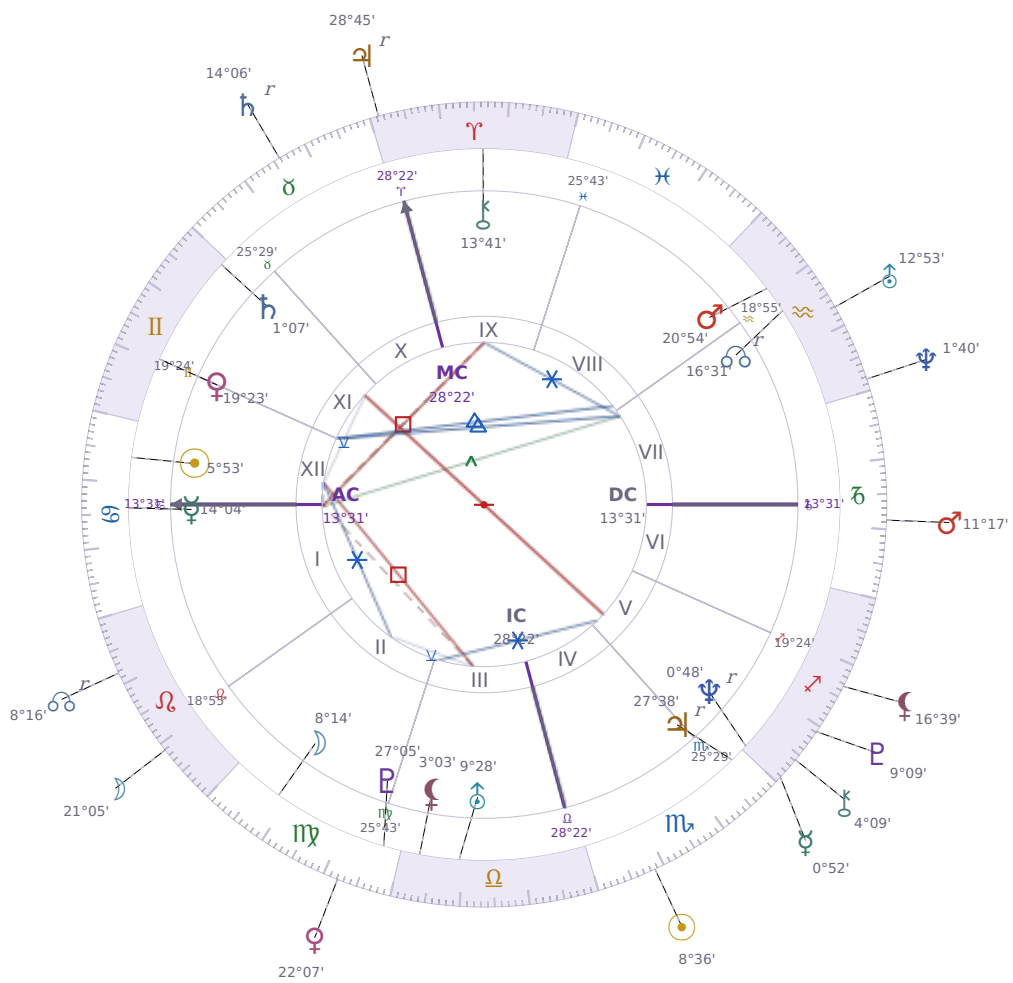

DAILY HOROSCOPE

Elon Reeve Musk

Businessman, entrepreneur, and political figure (born 1971)

♋ Cancer June 28, 1971 07:30 Pretoria

Monday, 1 November 1999

TRANSITS FOR TODAY

☉ Sun	in ♏ Scorpio	8°36'43"
☾ Moon	in ♌ Leo	21°05'34"
☿ Mercury	in ♐ Sagittarius	0°52'33"
♀ Venus	in ♍ Virgo	22°07'46"
♂ Mars	in ♐ Capricorn	11°17'45"
♃ Jupiter	in ♈ Aries Rx	28°45'27"
♄ Saturn	in ♉ Taurus Rx	14°06'35"

♅ Uranus	in ♒ Aquarius	12°53'56"
♆ Neptune	in ♒ Aquarius	1°40'58"
♇ Pluto	in ♐ Sagittarius	9°09'37"
♁ Chiron	in ♐ Sagittarius	4°09'49"
♁ NNode	in ♌ Leo Rx	8°16'14"
♁ Lilith	in ♐ Sagittarius	16°39'58"

## NATAL PLANETS

☉ Sun	in ♋ Cancer	5°53'26"	XII
☾ Moon	in ♍ Virgo	8°14'52"	II
☿ Mercury	in ♋ Cancer	14°04'03"	I
♀ Venus	in ♊ Gemini	19°23'48"	XI
♂ Mars	in ♒ Aquarius	20°54'21"	VIII
♃ Jupiter	in ♏ Scorpio	27°38'52"	V Rx
♄ Saturn	in ♊ Gemini	1°07'22"	XI
♅ Uranus	in ♎ Libra	9°28'55"	III
♆ Neptune	in ♐ Sagittarius	0°48'48"	V Rx
♇ Pluto	in ♍ Virgo	27°05'36"	III
♁ Chiron	in ♈ Aries	13°41'50"	IX
♁ North Node	in ♒ Aquarius	16°31'23"	VII Rx
♁ Lilith	in ♎ Libra	3°03'14"	III

## KEY TRANSIT FACTORS