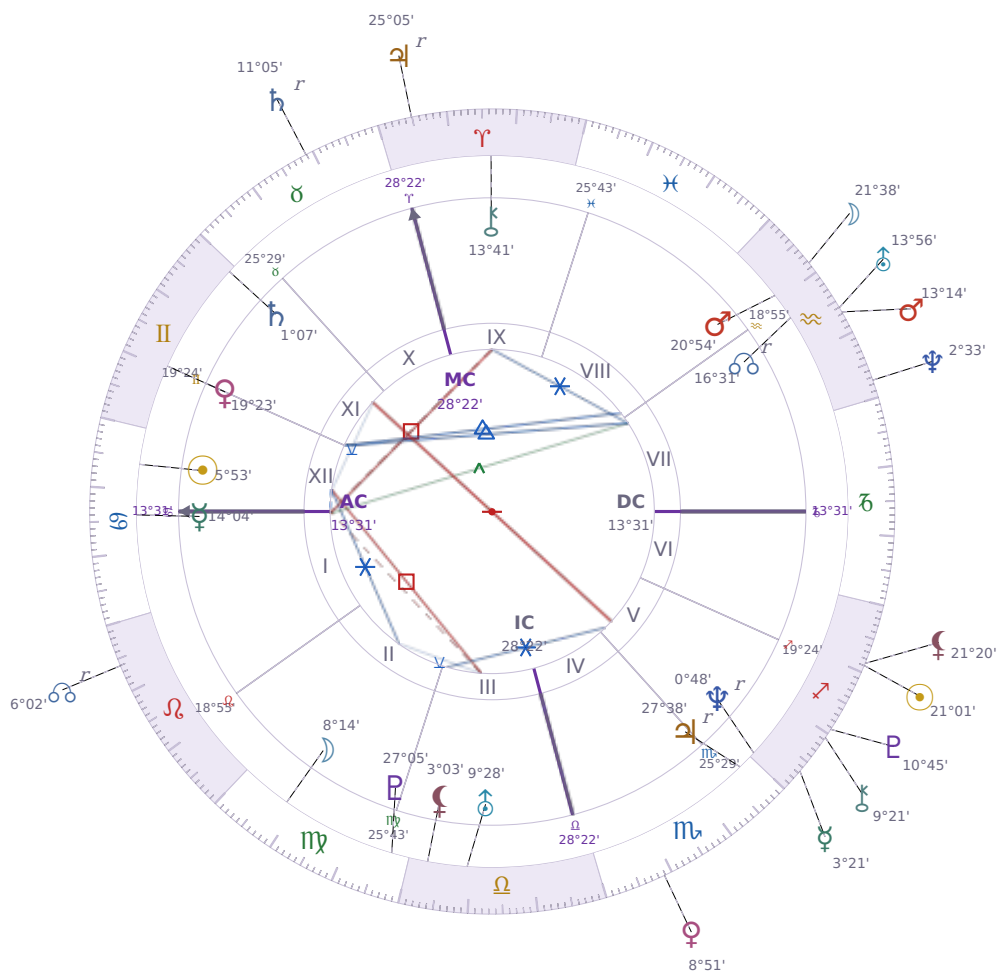

DAILY HOROSCOPE

Elon Reeve Musk

Businessman, entrepreneur, and political figure (born 1971)

♋ Cancer June 28, 1971 07:30 Pretoria

Monday, 13 December 1999

TRANSITS FOR TODAY

☉ Sun	in ♐ Sagittarius	21°01'23"
☾ Moon	in ♒ Aquarius	21°38'04"
☿ Mercury	in ♐ Sagittarius	3°21'43"
♀ Venus	in ♏ Scorpio	8°51'03"
♂ Mars	in ♒ Aquarius	13°14'29"
♃ Jupiter	in ♈ Aries Rx	25°05'54"
♄ Saturn	in ♉ Taurus Rx	11°05'08"

♅ Uranus	in ♒ Aquarius	13°56'35"
♆ Neptune	in ♒ Aquarius	2°33'49"
♇ Pluto	in ♐ Sagittarius	10°45'00"
♁ Chiron	in ♐ Sagittarius	9°21'04"
♁ NNode	in ♌ Leo Rx	6°02'48"
♁ Lilith	in ♐ Sagittarius	21°20'54"

NATAL PLANETS

☉ Sun	in ♋ Cancer	5°53'26"	XII
☾ Moon	in ♍ Virgo	8°14'52"	II
☿ Mercury	in ♋ Cancer	14°04'03"	I
♀ Venus	in ♊ Gemini	19°23'48"	XI
♂ Mars	in ♒ Aquarius	20°54'21"	VIII
♃ Jupiter	in ♏ Scorpio	27°38'52"	V Rx
♄ Saturn	in ♊ Gemini	1°07'22"	XI
♅ Uranus	in ♎ Libra	9°28'55"	III
♆ Neptune	in ♐ Sagittarius	0°48'48"	V Rx
♇ Pluto	in ♍ Virgo	27°05'36"	III
♁ Chiron	in ♈ Aries	13°41'50"	IX
♁ North Node	in ♒ Aquarius	16°31'23"	VII Rx
♁ Lilith	in ♎ Libra	3°03'14"	III