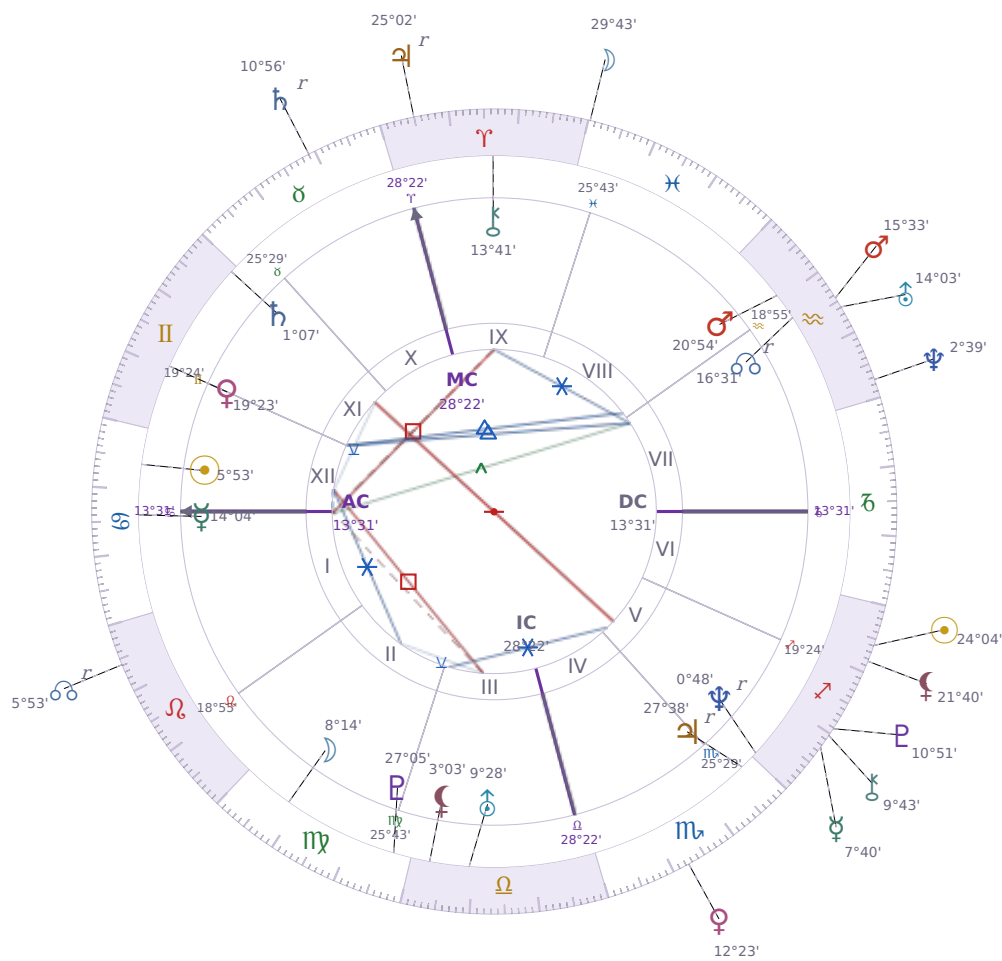

DAILY HOROSCOPE

Elon Reeve Musk

Businessman, entrepreneur, and political figure (born 1971)

♋ Cancer June 28, 1971 07:30 Pretoria

Thursday, 16 December 1999

TRANSITS FOR TODAY

☉ Sun	in ♐ Sagittarius	24°04'29"
☾ Moon	in ♓ Pisces	29°43'21"
☿ Mercury	in ♐ Sagittarius	7°40'40"
♀ Venus	in ♏ Scorpio	12°23'53"
♂ Mars	in ♒ Aquarius	15°33'44"
♃ Jupiter	in ♈ Aries Rx	25°02'22"
♄ Saturn	in ♉ Taurus Rx	10°56'14"

♅ Uranus	in ♒ Aquarius	14°03'59"
♆ Neptune	in ♒ Aquarius	2°39'21"
♇ Pluto	in ♏ Sagittarius	10°51'54"
♁ Chiron	in ♏ Sagittarius	9°43'09"
♁ NNode	in ♌ Leo Rx	5°53'16"
♁ Lilith	in ♏ Sagittarius	21°40'57"

NATAL PLANETS

☉ Sun	in ♋ Cancer	5°53'26"	XII
☾ Moon	in ♍ Virgo	8°14'52"	II
☿ Mercury	in ♋ Cancer	14°04'03"	I
♀ Venus	in ♊ Gemini	19°23'48"	XI
♂ Mars	in ♒ Aquarius	20°54'21"	VIII
♃ Jupiter	in ♏ Scorpio	27°38'52"	V Rx
♄ Saturn	in ♊ Gemini	1°07'22"	XI
♅ Uranus	in ♎ Libra	9°28'55"	III
♆ Neptune	in ♏ Sagittarius	0°48'48"	V Rx
♇ Pluto	in ♍ Virgo	27°05'36"	III
♁ Chiron	in ♈ Aries	13°41'50"	IX
♁ North Node	in ♒ Aquarius	16°31'23"	VII Rx
♁ Lilith	in ♎ Libra	3°03'14"	III