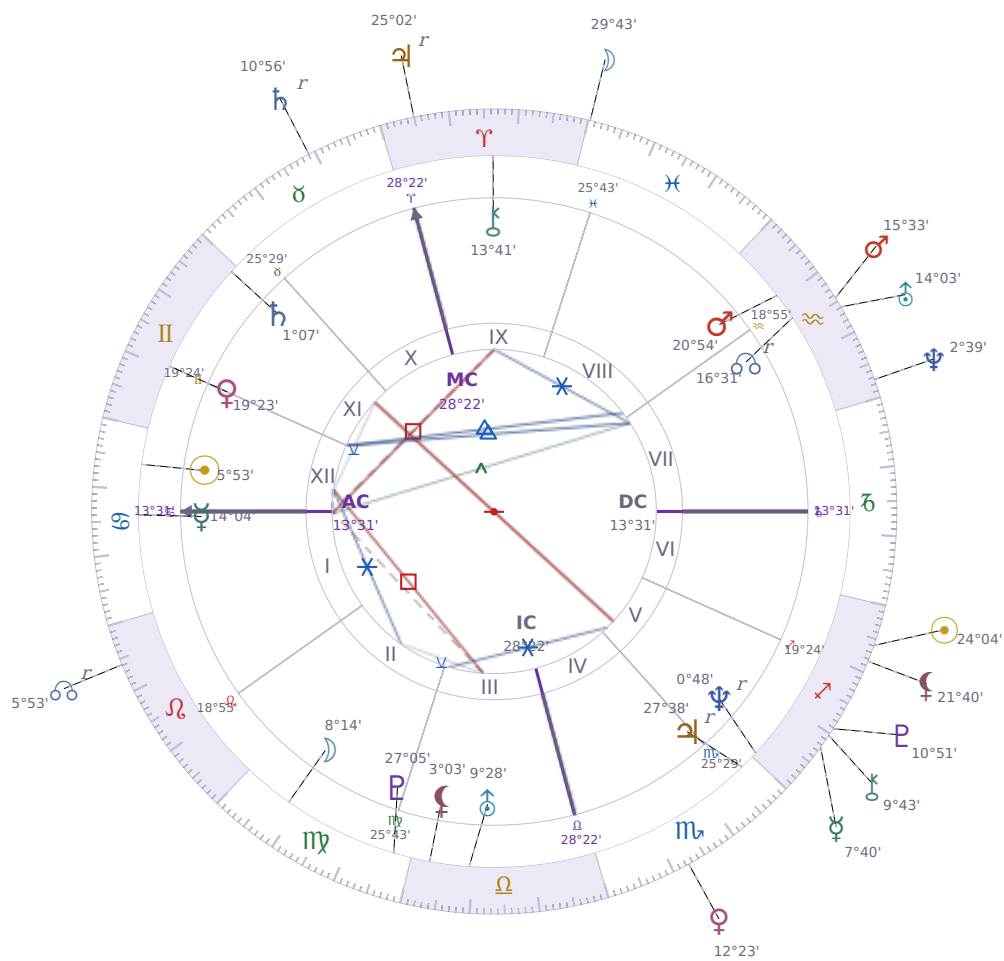

DAILY HOROSCOPE

Elon Reeve Musk

Businessman, entrepreneur, and political figure (born 1971)

♋ Cancer June 28, 1971 07:30 Pretoria

Thursday, 16 December 1999

TRANSITS FOR TODAY

☉ Sun	in ♏ Sagittarius	24°04'29"
☾ Moon	in ♓ Pisces	29°43'21"
☿ Mercury	in ♏ Sagittarius	7°40'40"
♀ Venus	in ♏ Scorpio	12°23'53"
♂ Mars	in ♒ Aquarius	15°33'44"
♃ Jupiter	in ♈ Aries Rx	25°02'22"
♄ Saturn	in ♉ Taurus Rx	10°56'14"

♅ Uranus	in ♒ Aquarius	14°03'59"
♆ Neptune	in ♒ Aquarius	2°39'21"
♇ Pluto	in ♐ Sagittarius	10°51'54"
♁ Chiron	in ♐ Sagittarius	9°43'09"
♁ NNode	in ♌ Leo Rx	5°53'16"
♁ Lilith	in ♐ Sagittarius	21°40'57"