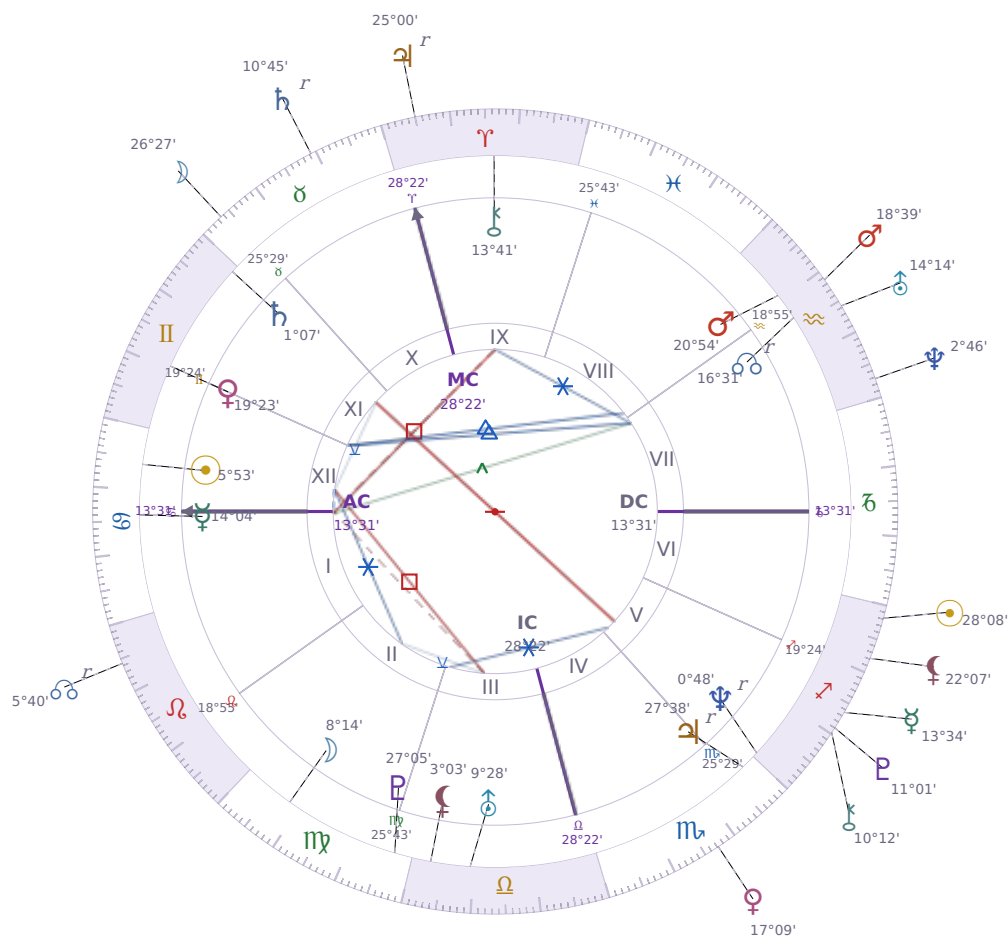

DAILY HOROSCOPE

Elon Reeve Musk

Businessman, entrepreneur, and political figure (born 1971)

♋ Cancer June 28, 1971 07:30 Pretoria

Monday, 20 December 1999

TRANSITS FOR TODAY

☉ Sun	in ♏ Sagittarius	28°08'43"
☾ Moon	in ♏ Taurus	26°27'29"
☿ Mercury	in ♏ Sagittarius	13°34'56"
♀ Venus	in ♏ Scorpio	17°09'09"
♂ Mars	in ♏ Aquarius	18°39'35"
♃ Jupiter	in ♏ Aries Rx	25°00'35"
♄ Saturn	in ♏ Taurus Rx	10°45'42"

♅ Uranus	in ♒ Aquarius	14°14'22"
♆ Neptune	in ♒ Aquarius	2°47'00"
♇ Pluto	in ♐ Sagittarius	11°01'00"
♁ Chiron	in ♐ Sagittarius	10°12'18"
♁ NNode	in ♌ Leo Rx	5°40'33"
♁ Lilith	in ♐ Sagittarius	22°07'41"

NATAL PLANETS

☉ Sun	in ♋ Cancer	5°53'26"	XII
☾ Moon	in ♍ Virgo	8°14'52"	II
☿ Mercury	in ♋ Cancer	14°04'03"	I
♀ Venus	in ♊ Gemini	19°23'48"	XI
♂ Mars	in ♒ Aquarius	20°54'21"	VIII
♃ Jupiter	in ♏ Scorpio	27°38'52"	V Rx
♄ Saturn	in ♊ Gemini	1°07'22"	XI
♅ Uranus	in ♎ Libra	9°28'55"	III
♆ Neptune	in ♐ Sagittarius	0°48'48"	V Rx
♇ Pluto	in ♍ Virgo	27°05'36"	III
♁ Chiron	in ♈ Aries	13°41'50"	IX
♁ North Node	in ♒ Aquarius	16°31'23"	VII Rx
♁ Lilith	in ♎ Libra	3°03'14"	III