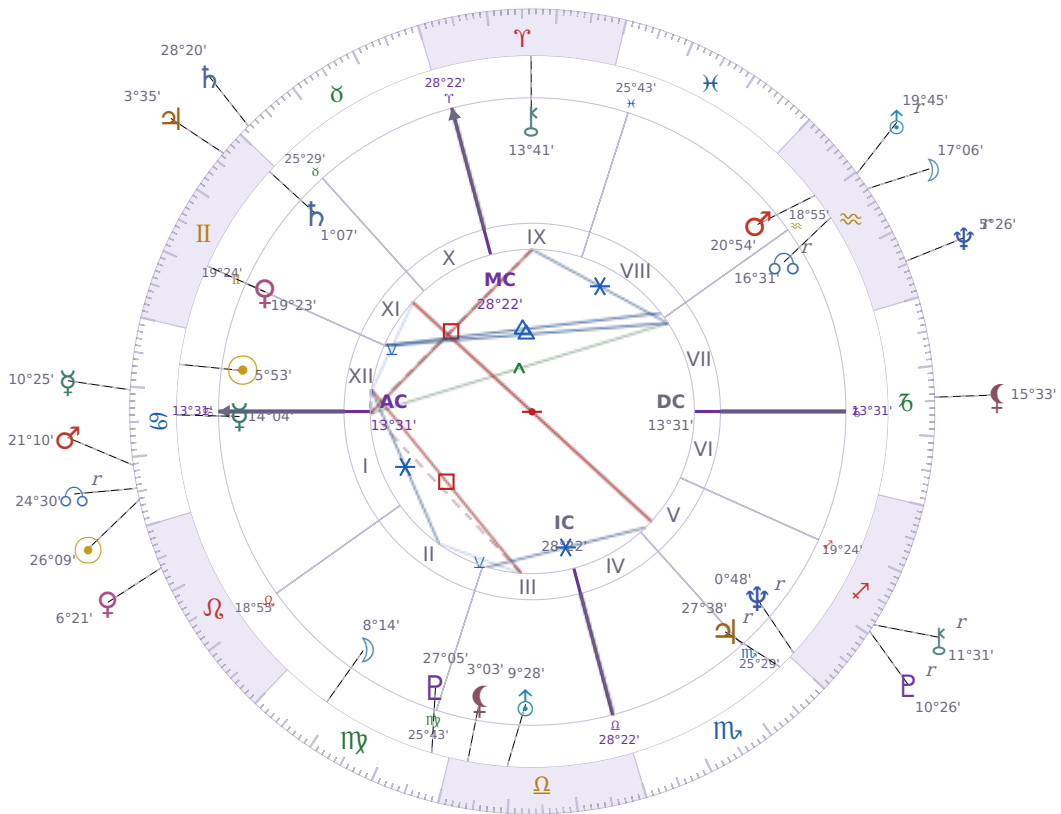

DAILY HOROSCOPE

Elon Reeve Musk

Businessman, entrepreneur, and political figure (born 1971)

♋ Cancer June 28, 1971 07:30 Pretoria

Tuesday, 18 July 2000

TRANSITS FOR TODAY

☉ Sun	in ♋ Cancer	26°09'17"
☾ Moon	in ♒ Aquarius	17°06'51"
☿ Mercury	in ♋ Cancer	10°25'36"
♀ Venus	in ♌ Leo	6°21'01"
♂ Mars	in ♋ Cancer	21°10'43"
♃ Jupiter	in ♊ Gemini	3°35'40"
♄ Saturn	in ♉ Taurus	28°20'48"

♅ Uranus	in ♒ Aquarius Rx	19°45'24"
♆ Neptune	in ♒ Aquarius Rx	5°26'01"
♇ Pluto	in ♐ Sagittarius Rx	10°26'30"
♁ Chiron	in ♐ Sagittarius Rx	11°31'48"
♁ NNode	in ♋ Cancer Rx	24°30'10"
♁ Lilith	in ♑ Capricorn	15°33'15"