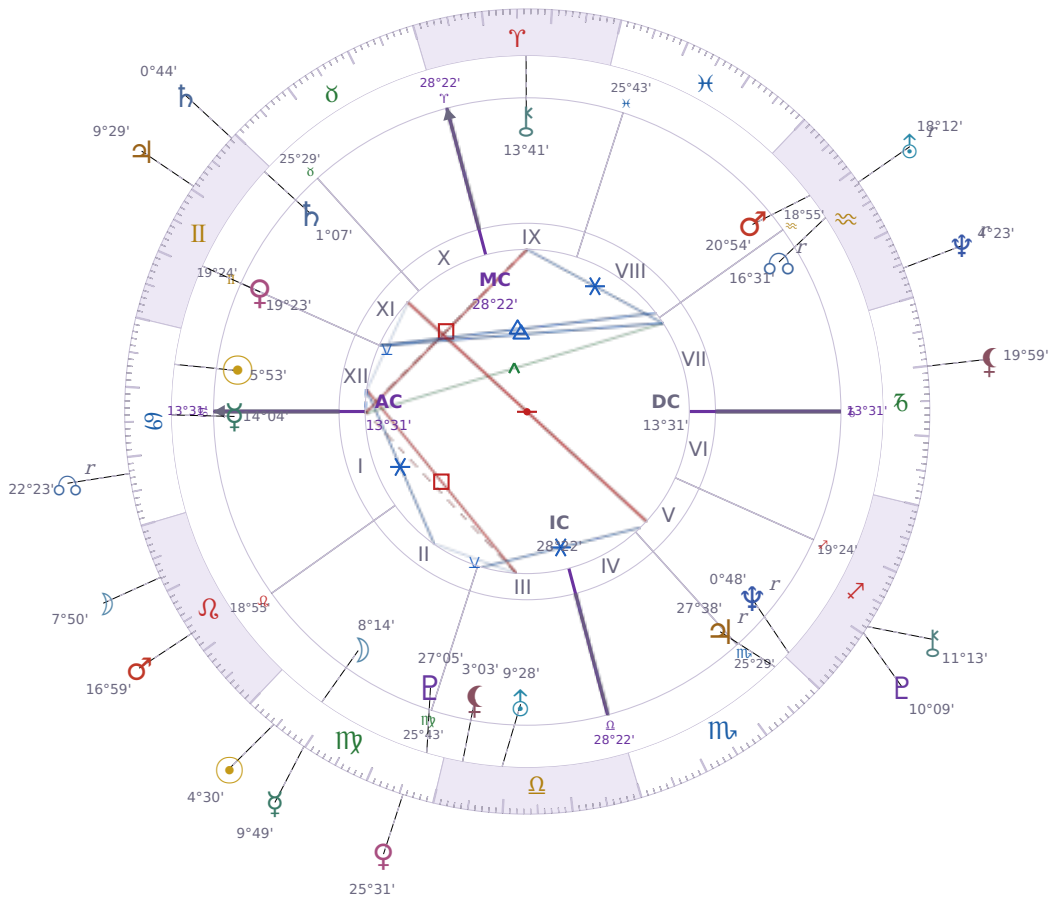

DAILY HOROSCOPE

Elon Reeve Musk

Businessman, entrepreneur, and political figure (born 1971)

♋ Cancer June 28, 1971 07:30 Pretoria

Sunday, 27 August 2000

TRANSITS FOR TODAY

☉ Sun	in ♍ Virgo	4°30'38"
☾ Moon	in ♌ Leo	7°50'36"
☿ Mercury	in ♍ Virgo	9°49'13"
♀ Venus	in ♍ Virgo	25°31'10"
♂ Mars	in ♌ Leo	16°59'20"
♃ Jupiter	in ♊ Gemini	9°29'13"
♄ Saturn	in ♊ Gemini	0°44'59"

♅ Uranus	in ♒ Aquarius Rx	18°12'31"
♆ Neptune	in ♒ Aquarius Rx	4°23'47"
♇ Pluto	in ♏ Sagittarius	10°09'51"
♁ Chiron	in ♏ Sagittarius	11°13'03"
♁ NNode	in ♋ Cancer Rx	22°23'04"
♁ Lilith	in ♑ Capricorn	19°59'04"

NATAL PLANETS

☉ Sun	in ♋ Cancer	5°53'26"	XII
☾ Moon	in ♍ Virgo	8°14'52"	II
☿ Mercury	in ♋ Cancer	14°04'03"	I
♀ Venus	in ♊ Gemini	19°23'48"	XI
♂ Mars	in ♒ Aquarius	20°54'21"	VIII
♃ Jupiter	in ♏ Scorpio	27°38'52"	V Rx
♄ Saturn	in ♊ Gemini	1°07'22"	XI
♅ Uranus	in ♎ Libra	9°28'55"	III
♆ Neptune	in ♏ Sagittarius	0°48'48"	V Rx
♇ Pluto	in ♍ Virgo	27°05'36"	III
♁ Chiron	in ♈ Aries	13°41'50"	IX
♁ North Node	in ♒ Aquarius	16°31'23"	VII Rx
♁ Lilith	in ♎ Libra	3°03'14"	III