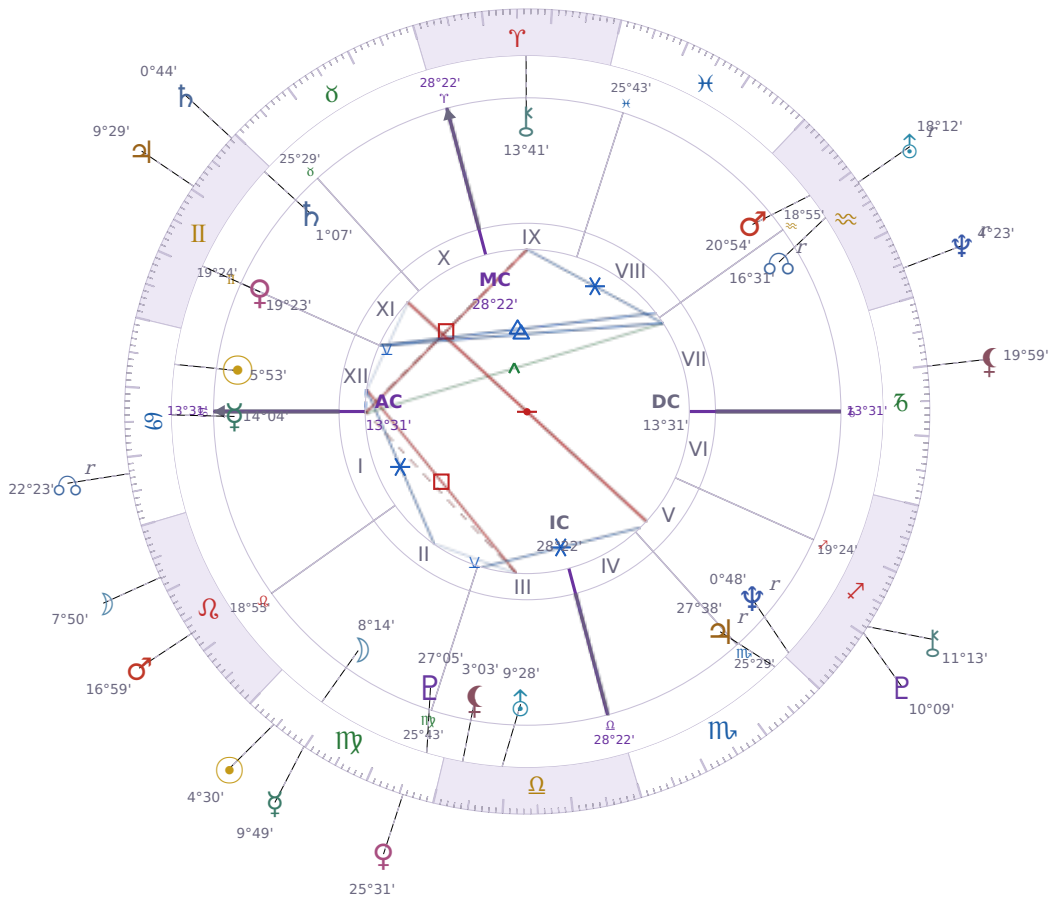

DAILY HOROSCOPE

Elon Reeve Musk

Businessman, entrepreneur, and political figure (born 1971)

♋ Cancer June 28, 1971 07:30 Pretoria

Sunday, 27 August 2000

TRANSITS FOR TODAY

☉ Sun	in ♍ Virgo	4°30'38"
☾ Moon	in ♌ Leo	7°50'36"
☿ Mercury	in ♍ Virgo	9°49'13"
♀ Venus	in ♍ Virgo	25°31'10"
♂ Mars	in ♌ Leo	16°59'20"
♃ Jupiter	in ♊ Gemini	9°29'13"
♄ Saturn	in ♊ Gemini	0°44'59"

♅ Uranus	in ♒ Aquarius Rx	18°12'31"
♆ Neptune	in ♒ Aquarius Rx	4°23'47"
♇ Pluto	in ♐ Sagittarius	10°09'51"
♁ Chiron	in ♐ Sagittarius	11°13'03"
♁ NNode	in ♋ Cancer Rx	22°23'04"
♁ Lilith	in ♑ Capricorn	19°59'04"

NATAL PLANETS

☉ Sun	in ♋ Cancer	5°53'26"	XII
☾ Moon	in ♍ Virgo	8°14'52"	II
☿ Mercury	in ♋ Cancer	14°04'03"	I
♀ Venus	in ♊ Gemini	19°23'48"	XI
♂ Mars	in ♒ Aquarius	20°54'21"	VIII
♃ Jupiter	in ♏ Scorpio	27°38'52"	V Rx
♄ Saturn	in ♊ Gemini	1°07'22"	XI
♅ Uranus	in ♎ Libra	9°28'55"	III
♆ Neptune	in ♐ Sagittarius	0°48'48"	V Rx
♇ Pluto	in ♍ Virgo	27°05'36"	III
♁ Chiron	in ♈ Aries	13°41'50"	IX
♁ North Node	in ♒ Aquarius	16°31'23"	VII Rx
♁ Lilith	in ♎ Libra	3°03'14"	III