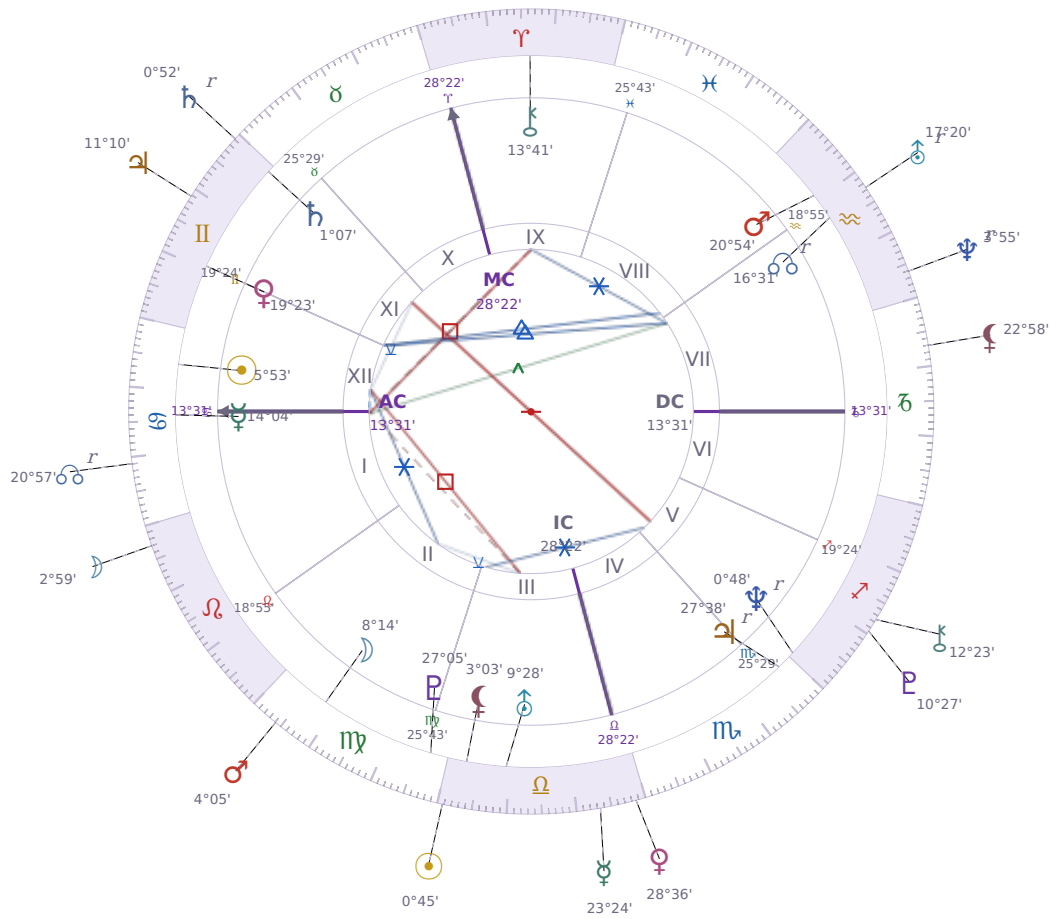

DAILY HOROSCOPE

Elon Reeve Musk

Businessman, entrepreneur, and political figure (born 1971)

♋ Cancer June 28, 1971 07:30 Pretoria

Saturday, 23 September 2000

TRANSITS FOR TODAY

☉ Sun	in ♎ Libra	0°45'23"
☾ Moon	in ♌ Leo	2°59'12"
☿ Mercury	in ♎ Libra	23°24'51"
♀ Venus	in ♎ Libra	28°36'11"
♂ Mars	in ♍ Virgo	4°05'17"
♃ Jupiter	in ♊ Gemini	11°10'24"
♄ Saturn	in ♊ Gemini Rx	0°52'11"

♅ Uranus	in ♒ Aquarius Rx	17°20'03"
♆ Neptune	in ♒ Aquarius Rx	3°55'21"
♇ Pluto	in ♐ Sagittarius	10°27'40"
♁ Chiron	in ♐ Sagittarius	12°23'38"
♁ NNode	in ♋ Cancer Rx	20°57'16"
♁ Lilith	in ♑ Capricorn	22°58'26"

KEY DATE

☉ Sun enters ♎ Libra

Sun in *Libra* brings a shift toward **balance and fairness** in how you handle everyday decisions, and people often find themselves **weighing options more carefully** before committing to anything. At work and in relationships, you'll likely notice a stronger pull to **listen to others' viewpoints** and smooth over tension, even when you'd normally push your own agenda. This transit tends to make **partnerships and teamwork** feel more natural and rewarding than solo efforts, so group projects and one-on-one conversations typically go smoother during the next month.