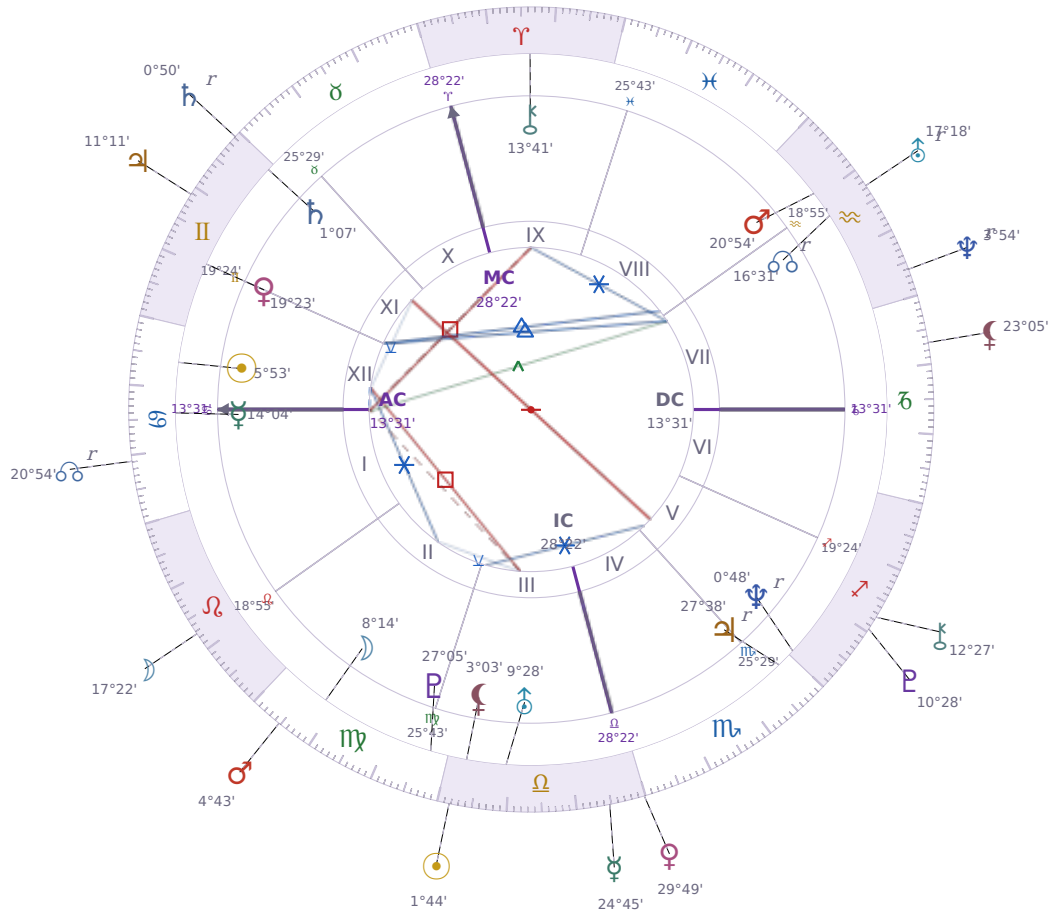

DAILY HOROSCOPE

Elon Reeve Musk

Businessman, entrepreneur, and political figure (born 1971)

♋ Cancer June 28, 1971 07:30 Pretoria

Sunday, 24 September 2000

TRANSITS FOR TODAY

| | | |
|-----------|----------------|-----------|
| ☉ Sun | in ♎ Libra | 1°44'10" |
| ☾ Moon | in ♌ Leo | 17°22'06" |
| ☿ Mercury | in ♎ Libra | 24°45'38" |
| ♀ Venus | in ♎ Libra | 29°49'32" |
| ♂ Mars | in ♍ Virgo | 4°43'03" |
| ♃ Jupiter | in ♊ Gemini | 11°11'31" |
| ♄ Saturn | in ♊ Gemini Rx | 0°50'57" |

| | | |
|-----------|------------------|-----------|
| ♅ Uranus | in ♒ Aquarius Rx | 17°18'33" |
| ♆ Neptune | in ♒ Aquarius Rx | 3°54'40" |
| ♇ Pluto | in ♐ Sagittarius | 10°28'47" |
| ♁ Chiron | in ♐ Sagittarius | 12°27'26" |
| ♋ NNode | in ♋ Cancer Rx | 20°54'05" |
| ♁ Lilith | in ♑ Capricorn | 23°05'05" |

NATAL PLANETS

| | | | |
|--------------|------------------|-----------|--------|
| ☉ Sun | in ♋ Cancer | 5°53'26" | XII |
| ☾ Moon | in ♍ Virgo | 8°14'52" | II |
| ☿ Mercury | in ♋ Cancer | 14°04'03" | I |
| ♀ Venus | in ♊ Gemini | 19°23'48" | XI |
| ♂ Mars | in ♒ Aquarius | 20°54'21" | VIII |
| ♃ Jupiter | in ♏ Scorpio | 27°38'52" | V Rx |
| ♄ Saturn | in ♊ Gemini | 1°07'22" | XI |
| ♅ Uranus | in ♎ Libra | 9°28'55" | III |
| ♆ Neptune | in ♐ Sagittarius | 0°48'48" | V Rx |
| ♇ Pluto | in ♍ Virgo | 27°05'36" | III |
| ♁ Chiron | in ♈ Aries | 13°41'50" | IX |
| ♋ North Node | in ♒ Aquarius | 16°31'23" | VII Rx |
| ♁ Lilith | in ♎ Libra | 3°03'14" | III |