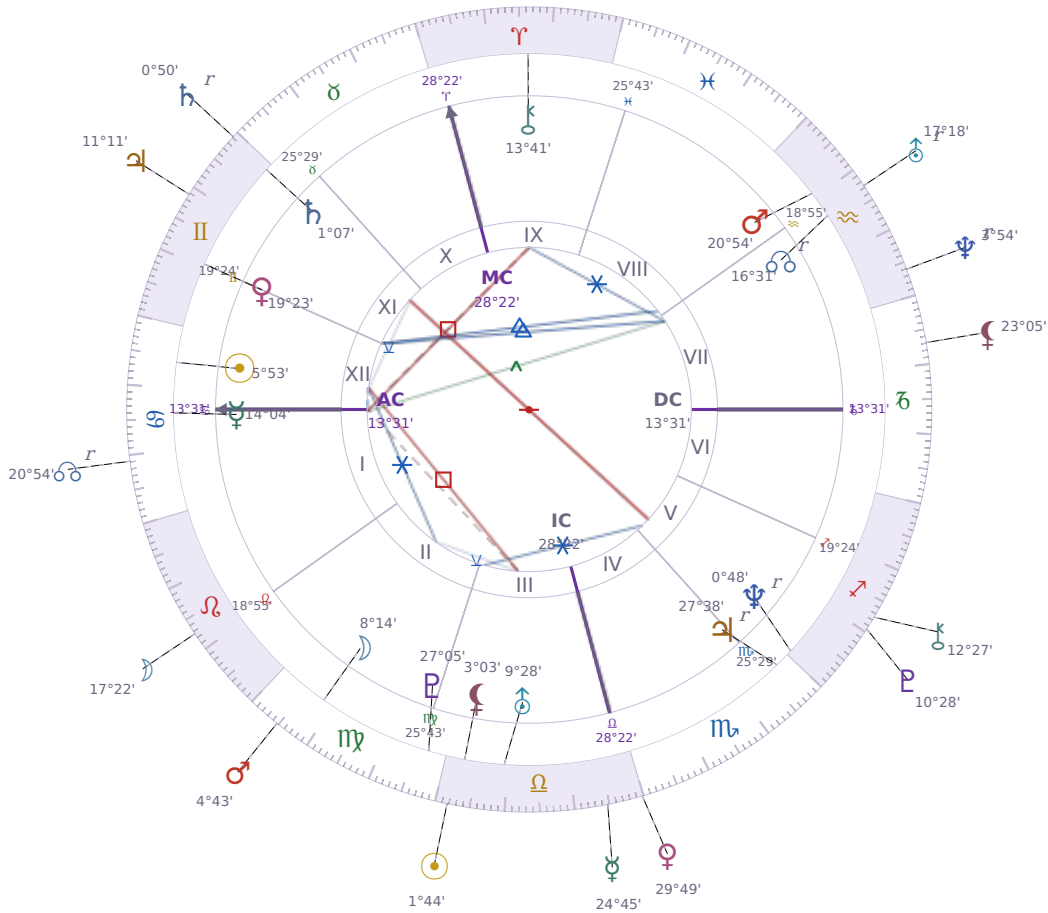

DAILY HOROSCOPE

Elon Reeve Musk

Businessman, entrepreneur, and political figure (born 1971)

♋ Cancer June 28, 1971 07:30 Pretoria

Sunday, 24 September 2000

TRANSITS FOR TODAY

☉ Sun	in ♎ Libra	1°44'10"
☾ Moon	in ♌ Leo	17°22'06"
☿ Mercury	in ♎ Libra	24°45'38"
♀ Venus	in ♎ Libra	29°49'32"
♂ Mars	in ♍ Virgo	4°43'03"
♃ Jupiter	in ♊ Gemini	11°11'31"
♄ Saturn	in ♊ Gemini Rx	0°50'57"

♅ Uranus	in ♒ Aquarius Rx	17°18'33"
♆ Neptune	in ♒ Aquarius Rx	3°54'40"
♇ Pluto	in ♐ Sagittarius	10°28'47"
♁ Chiron	in ♐ Sagittarius	12°27'26"
♊ NNode	in ♋ Cancer Rx	20°54'05"
♁ Lilith	in ♑ Capricorn	23°05'05"