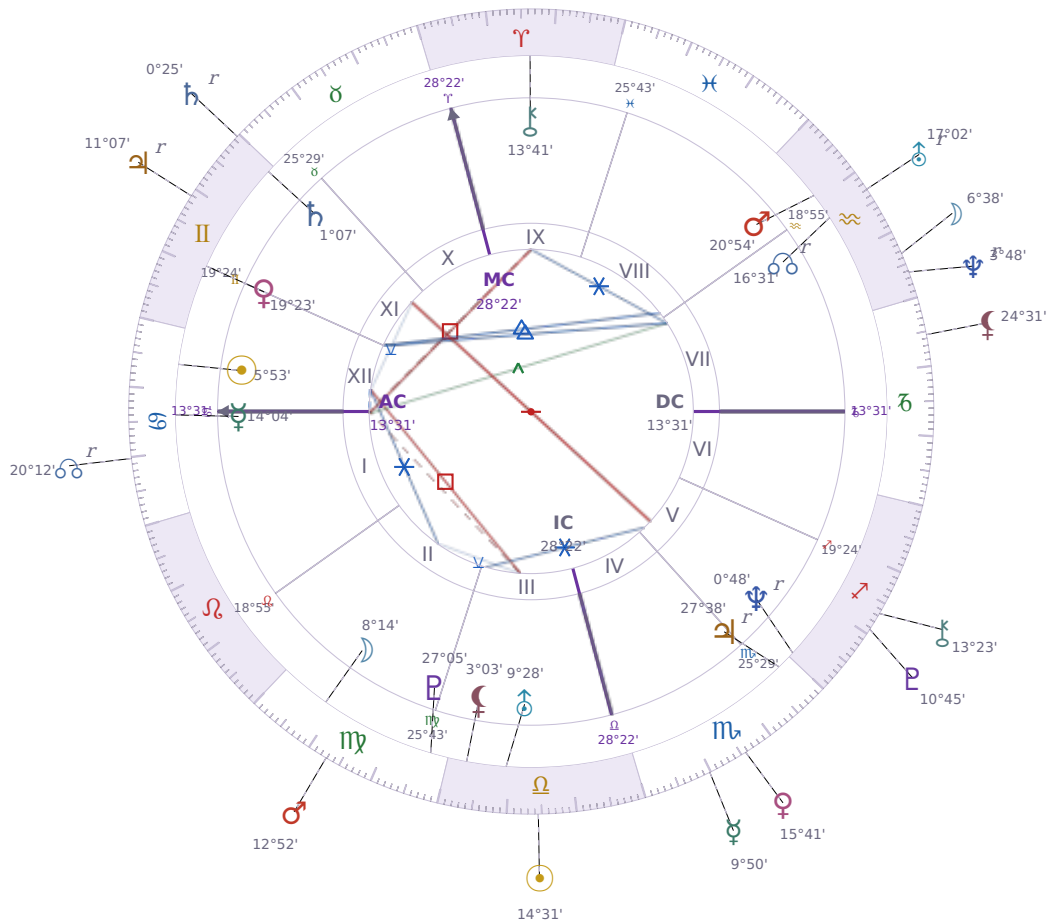

DAILY HOROSCOPE

Elon Reeve Musk

Businessman, entrepreneur, and political figure (born 1971)

♋ Cancer June 28, 1971 07:30 Pretoria

Saturday, 7 October 2000

TRANSITS FOR TODAY

☉ Sun	in ♎ Libra	14°31'17"
☾ Moon	in ♒ Aquarius	6°38'07"
☿ Mercury	in ♏ Scorpio	9°50'51"
♀ Venus	in ♏ Scorpio	15°41'36"
♂ Mars	in ♍ Virgo	12°52'11"
♃ Jupiter	in ♊ Gemini Rx	11°07'41"
♄ Saturn	in ♊ Gemini Rx	0°25'29"

♅ Uranus	in ♒ Aquarius	Rx	17°02'46"
♆ Neptune	in ♒ Aquarius	Rx	3°48'30"
♇ Pluto	in ♏ Sagittarius		10°45'48"
♁ Chiron	in ♏ Sagittarius		13°23'38"
♁ NNode	in ♋ Cancer	Rx	20°12'46"
♁ Lilith	in ♑ Capricorn		24°31'27"