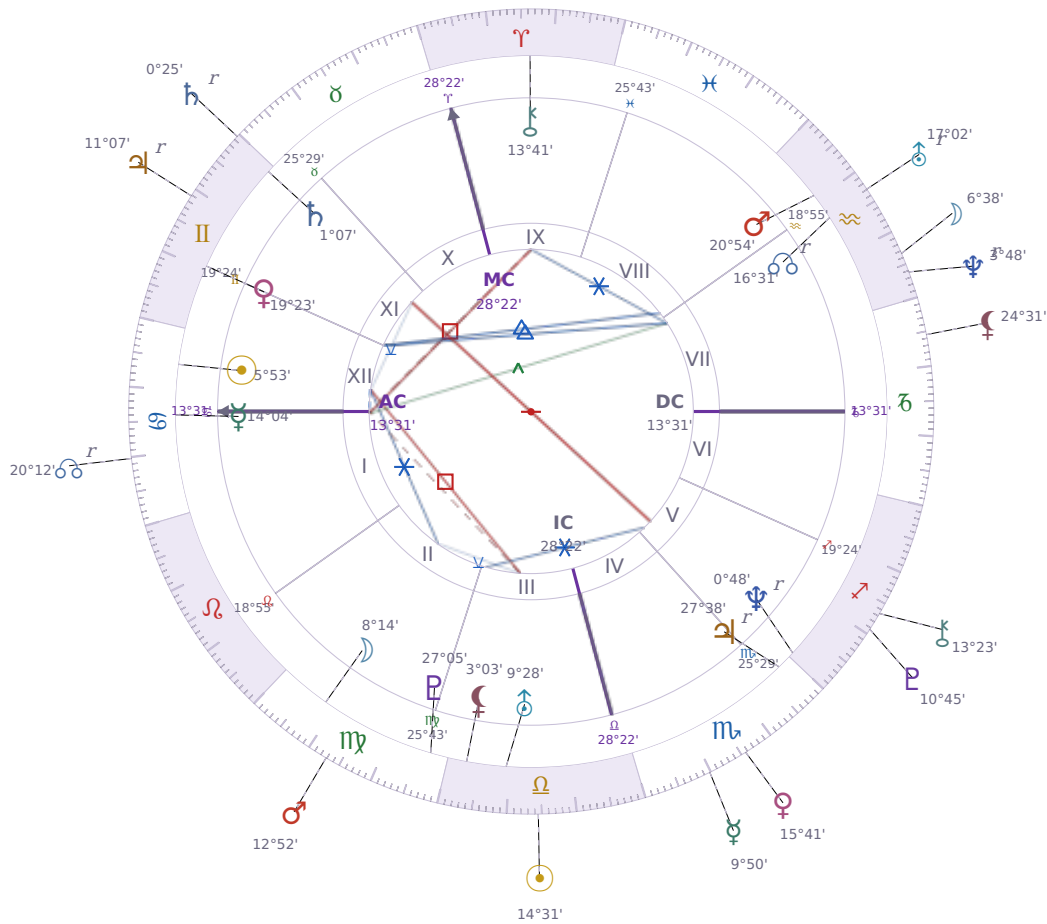

DAILY HOROSCOPE

Elon Reeve Musk

Businessman, entrepreneur, and political figure (born 1971)

♋ Cancer June 28, 1971 07:30 Pretoria

Saturday, 7 October 2000

TRANSITS FOR TODAY

☉ Sun	in ♎ Libra	14°31'17"
☾ Moon	in ♒ Aquarius	6°38'07"
☿ Mercury	in ♏ Scorpio	9°50'51"
♀ Venus	in ♏ Scorpio	15°41'36"
♂ Mars	in ♍ Virgo	12°52'11"
♃ Jupiter	in ♊ Gemini Rx	11°07'41"
♄ Saturn	in ♊ Gemini Rx	0°25'29"

♅ Uranus	in ♒ Aquarius Rx	17°02'46"
♆ Neptune	in ♒ Aquarius Rx	3°48'30"
♇ Pluto	in ♐ Sagittarius	10°45'48"
♁ Chiron	in ♐ Sagittarius	13°23'38"
♁ NNode	in ♋ Cancer Rx	20°12'46"
♁ Lilith	in ♑ Capricorn	24°31'27"

## KEY TRANSIT FACTORS