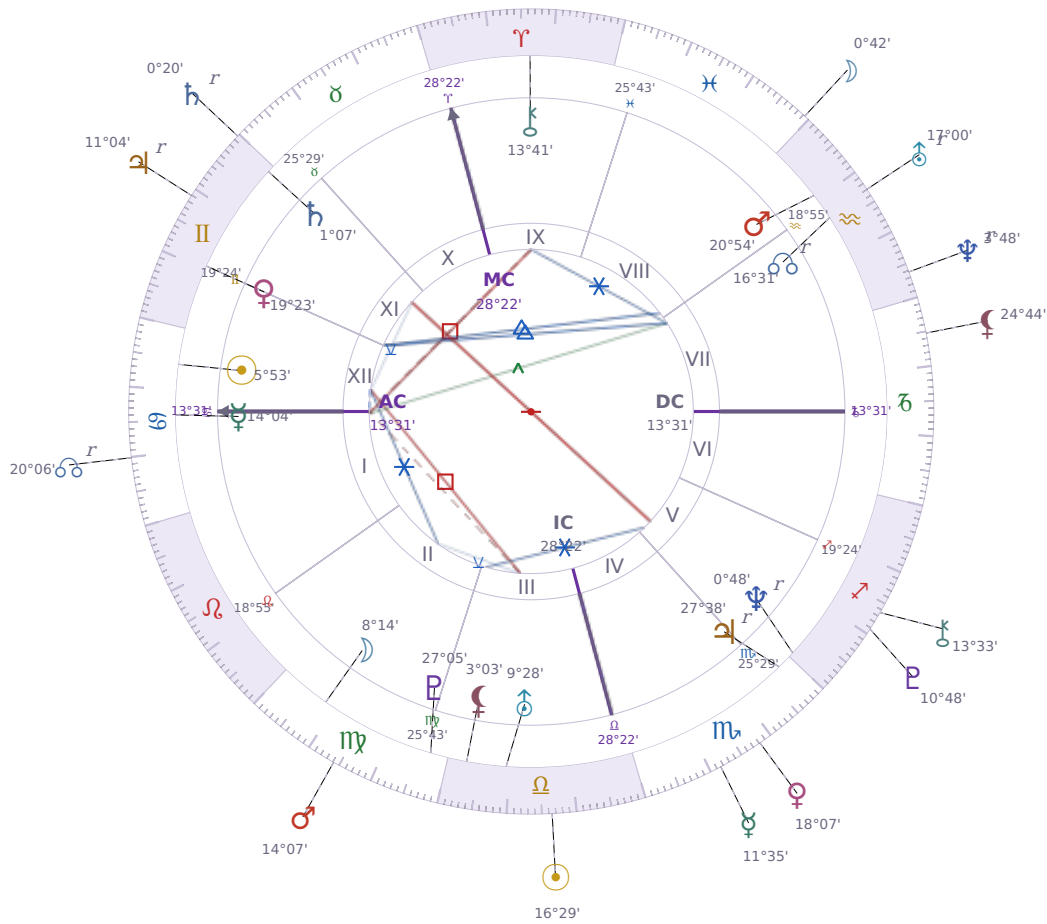

DAILY HOROSCOPE

Elon Reeve Musk

Businessman, entrepreneur, and political figure (born 1971)

♋ Cancer June 28, 1971 07:30 Pretoria

Monday, 9 October 2000

TRANSITS FOR TODAY

☉ Sun	in ♎ Libra	16°29'46"
☾ Moon	in ♓ Pisces	0°42'46"
☿ Mercury	in ♏ Scorpio	11°35'50"
♀ Venus	in ♏ Scorpio	18°07'46"
♂ Mars	in ♍ Virgo	14°07'09"
♃ Jupiter	in ♊ Gemini Rx	11°04'04"
♄ Saturn	in ♊ Gemini Rx	0°20'05"

♅ Uranus	in ♒ Aquarius Rx	17°01'00"
♆ Neptune	in ♒ Aquarius Rx	3°48'02"
♇ Pluto	in ♐ Sagittarius	10°48'50"
♁ Chiron	in ♐ Sagittarius	13°33'20"
♊ NNode	in ♋ Cancer Rx	20°06'25"
♁ Lilith	in ♑ Capricorn	24°44'45"

## KEY TRANSIT FACTORS