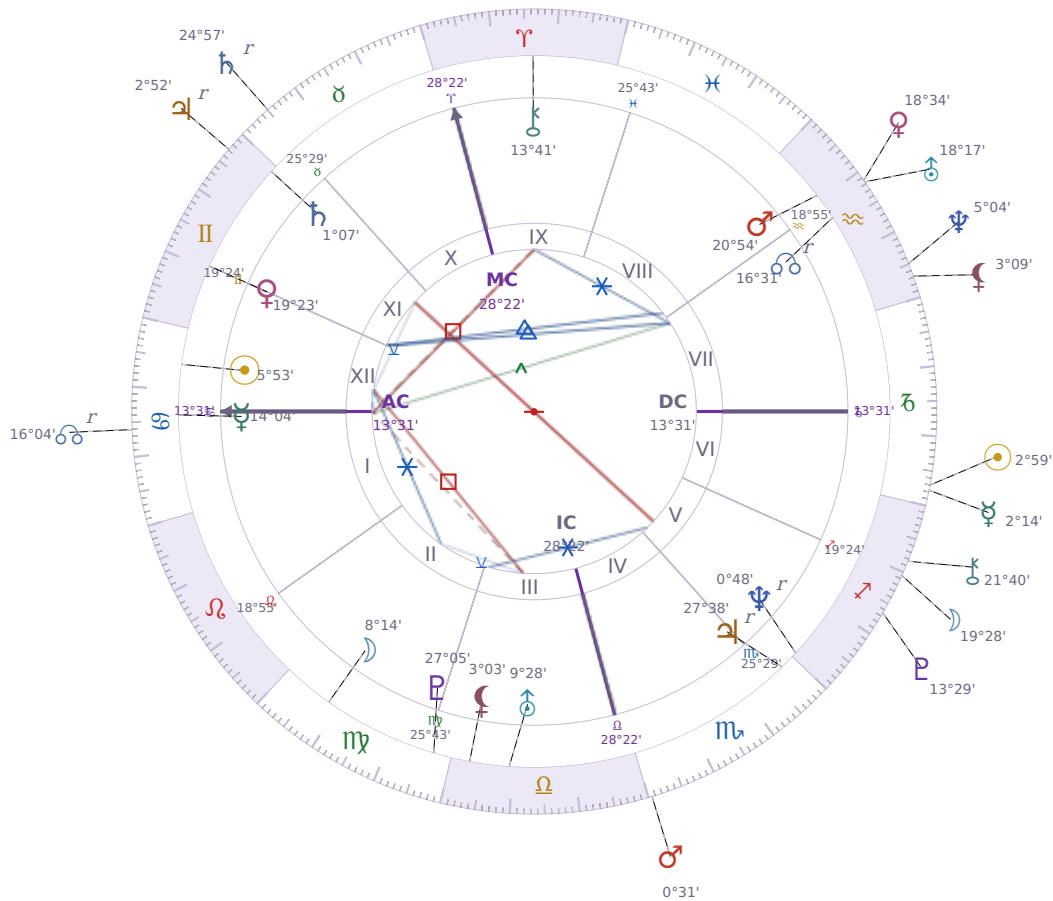

DAILY HOROSCOPE

Elon Reeve Musk

Businessman, entrepreneur, and political figure (born 1971)

♋ Cancer June 28, 1971 07:30 Pretoria

Sunday, 24 December 2000

TRANSITS FOR TODAY

☉ Sun	in ♑ Capricorn	2°59'17"
☾ Moon	in ♐ Sagittarius	19°28'35"
☿ Mercury	in ♑ Capricorn	2°14'30"
♀ Venus	in ♒ Aquarius	18°34'40"
♂ Mars	in ♏ Scorpio	0°31'37"
♃ Jupiter	in ♊ Gemini Rx	2°52'19"
♄ Saturn	in ♉ Taurus Rx	24°57'33"

♅ Uranus	in ♒ Aquarius	18°17'59"
♆ Neptune	in ♒ Aquarius	5°04'12"
♇ Pluto	in ♐ Sagittarius	13°29'45"
♁ Chiron	in ♐ Sagittarius	21°40'54"
♁ NNode	in ♋ Cancer Rx	16°04'57"
♁ Lilith	in ♒ Aquarius	3°09'58"