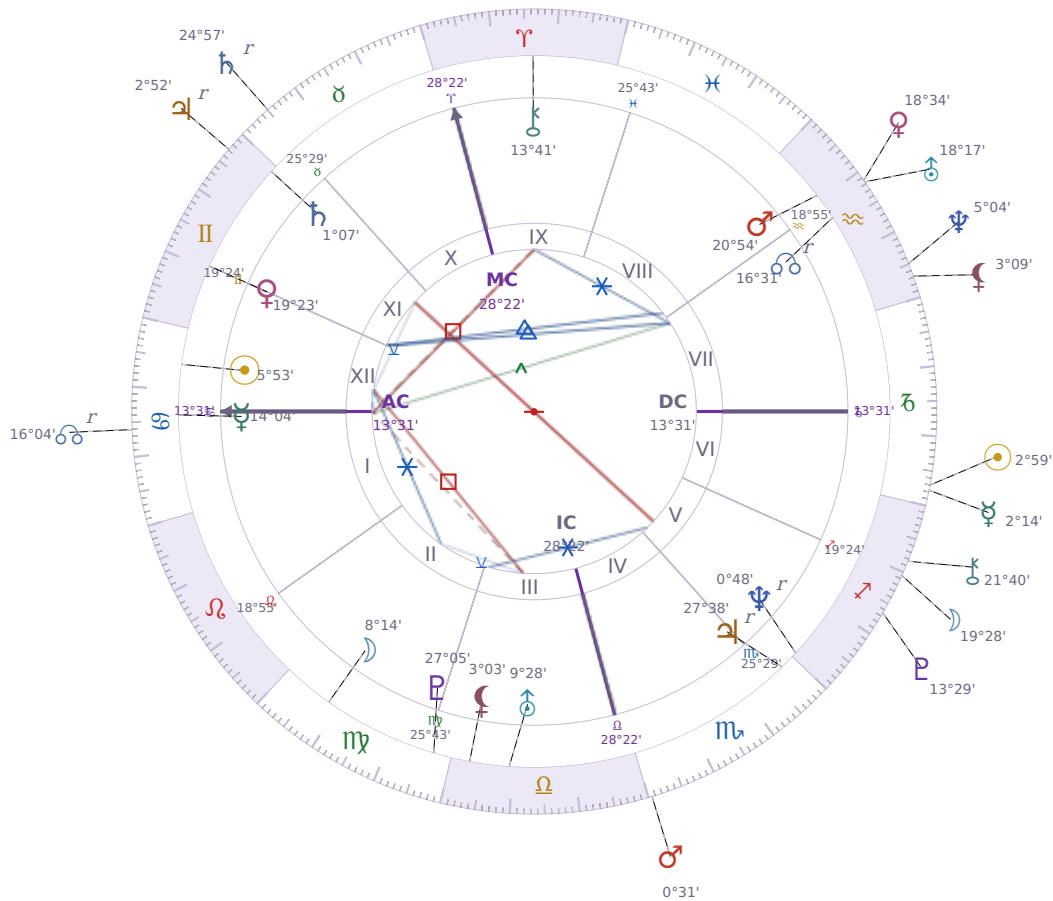

DAILY HOROSCOPE

Elon Reeve Musk

Businessman, entrepreneur, and political figure (born 1971)

♋ Cancer June 28, 1971 07:30 Pretoria

Sunday, 24 December 2000

TRANSITS FOR TODAY

☉ Sun	in ♐ Capricorn	2°59'17"
☾ Moon	in ♏ Sagittarius	19°28'35"
☿ Mercury	in ♐ Capricorn	2°14'30"
♀ Venus	in ♏ Aquarius	18°34'40"
♂ Mars	in ♏ Scorpio	0°31'37"
♃ Jupiter	in ♎ Gemini Rx	2°52'19"
♄ Saturn	in ♎ Taurus Rx	24°57'33"

♅ Uranus	in ♒ Aquarius	18°17'59"
♆ Neptune	in ♒ Aquarius	5°04'12"
♇ Pluto	in ♏ Sagittarius	13°29'45"
♁ Chiron	in ♏ Sagittarius	21°40'54"
♁ NNode	in ♋ Cancer Rx	16°04'57"
♁ Lilith	in ♒ Aquarius	3°09'58"