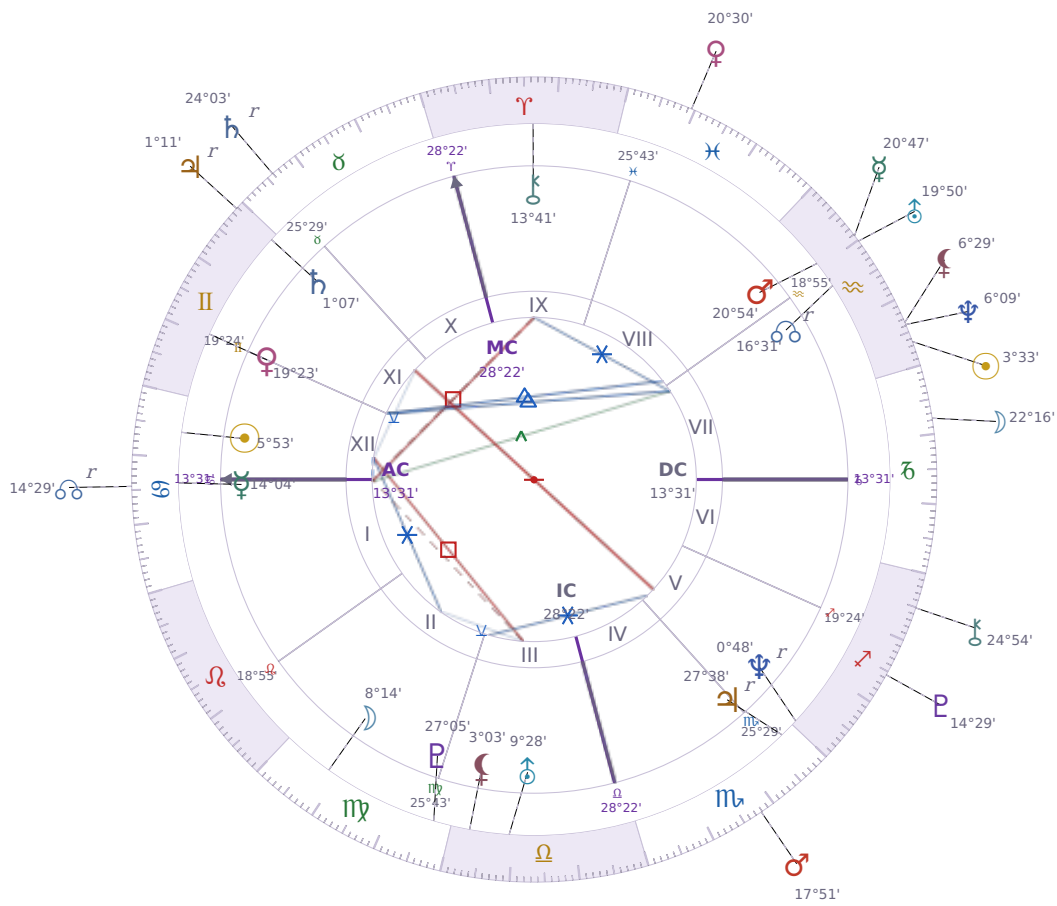

DAILY HOROSCOPE

Elon Reeve Musk

Businessman, entrepreneur, and political figure (born 1971)

♋ Cancer June 28, 1971 07:30 Pretoria

Tuesday, 23 January 2001

TRANSITS FOR TODAY

☉ Sun	in ♒ Aquarius	3°33'03"
☾ Moon	in ♑ Capricorn	22°16'11"
☿ Mercury	in ♒ Aquarius	20°47'46"
♀ Venus	in ♋ Pisces	20°30'22"
♂ Mars	in ♏ Scorpio	17°51'03"
♃ Jupiter	in ♊ Gemini Rx	1°11'37"
♄ Saturn	in ♉ Taurus Rx	24°03'42"

♅ Uranus	in ♒ Aquarius	19°50'24"
♆ Neptune	in ♒ Aquarius	6°09'30"
♇ Pluto	in ♐ Sagittarius	14°29'24"
♁ Chiron	in ♐ Sagittarius	24°54'56"
♁ NNode	in ♋ Cancer Rx	14°29'39"
♁ Lilith	in ♒ Aquarius	6°29'35"

## KEY TRANSIT FACTORS