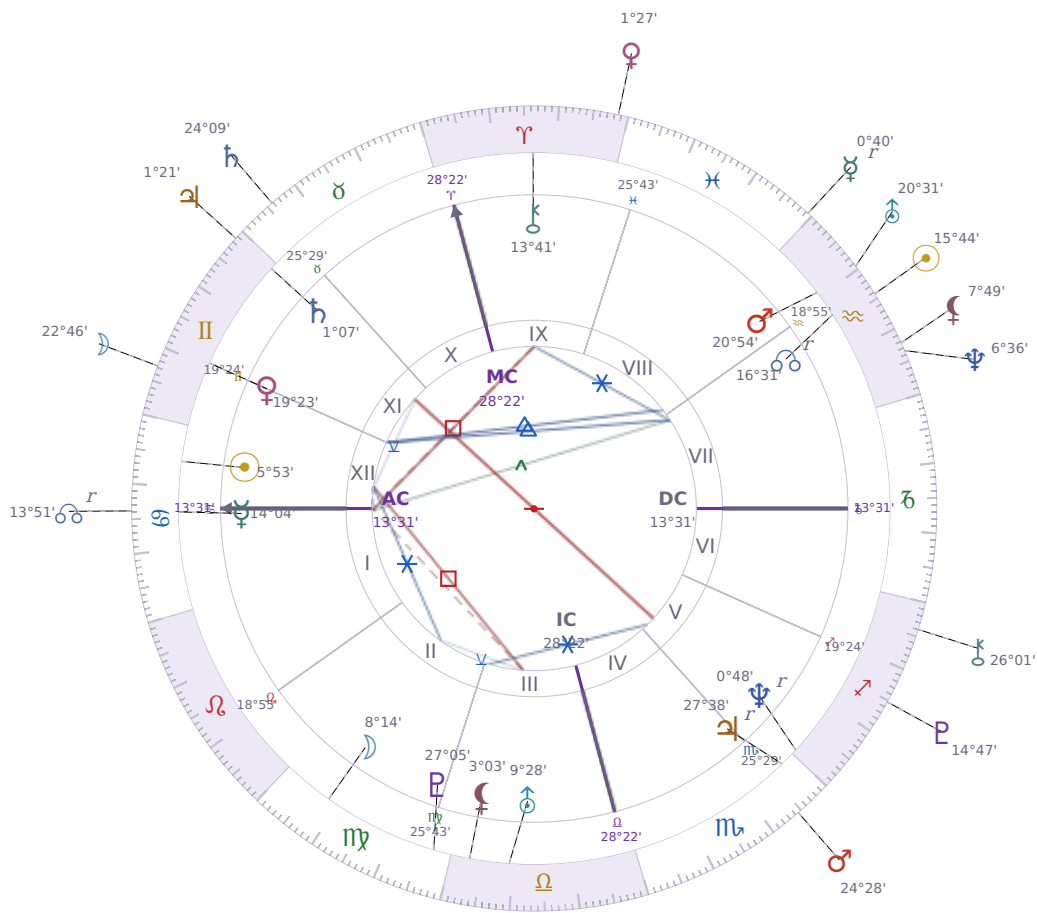

DAILY HOROSCOPE

Elon Reeve Musk

Businessman, entrepreneur, and political figure (born 1971)

♋ Cancer June 28, 1971 07:30 Pretoria

Sunday, 4 February 2001

TRANSITS FOR TODAY

☉ Sun	in ♒ Aquarius	15°44'24"
☾ Moon	in ♊ Gemini	22°46'36"
☿ Mercury	in ♓ Pisces Rx	0°40'43"
♀ Venus	in ♈ Aries	1°27'01"
♂ Mars	in ♏ Scorpio	24°28'45"
♃ Jupiter	in ♊ Gemini	1°21'49"
♄ Saturn	in ♉ Taurus	24°09'48"

♅ Uranus	in ♒ Aquarius	20°31'36"
♆ Neptune	in ♒ Aquarius	6°36'47"
♇ Pluto	in ♏ Sagittarius	14°47'43"
♁ Chiron	in ♏ Sagittarius	26°01'46"
♁ NNode	in ♋ Cancer Rx	13°51'31"
♁ Lilith	in ♒ Aquarius	7°49'28"

## NATAL PLANETS

☉ Sun	in ♋ Cancer	5°53'26"	XII
☾ Moon	in ♍ Virgo	8°14'52"	II
☿ Mercury	in ♋ Cancer	14°04'03"	I
♀ Venus	in ♊ Gemini	19°23'48"	XI
♂ Mars	in ♒ Aquarius	20°54'21"	VIII
♃ Jupiter	in ♏ Scorpio	27°38'52"	V Rx
♄ Saturn	in ♊ Gemini	1°07'22"	XI
♅ Uranus	in ♎ Libra	9°28'55"	III
♆ Neptune	in ♏ Sagittarius	0°48'48"	V Rx
♇ Pluto	in ♍ Virgo	27°05'36"	III
♁ Chiron	in ♈ Aries	13°41'50"	IX
♁ North Node	in ♒ Aquarius	16°31'23"	VII Rx
♁ Lilith	in ♎ Libra	3°03'14"	III