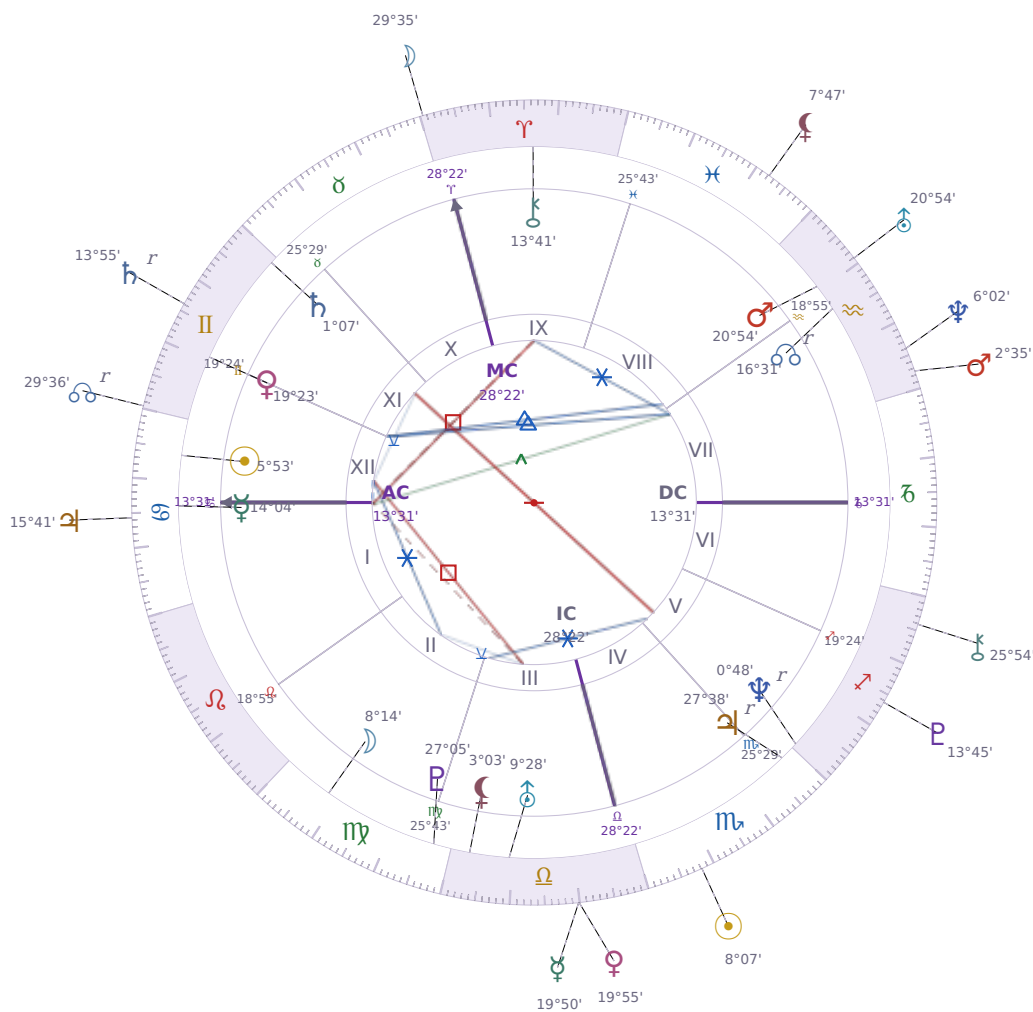

DAILY HOROSCOPE

Elon Reeve Musk

Businessman, entrepreneur, and political figure (born 1971)

♋ Cancer June 28, 1971 07:30 Pretoria

Wednesday, 31 October 2001

TRANSITS FOR TODAY

☉ Sun	in ♏ Scorpio	8°07'49"
☾ Moon	in ♈ Aries	29°35'08"
☿ Mercury	in ♎ Libra	19°50'57"
♀ Venus	in ♎ Libra	19°55'23"
♂ Mars	in ♒ Aquarius	2°35'46"
♃ Jupiter	in ♋ Cancer	15°41'02"
♄ Saturn	in ♊ Gemini Rx	13°55'23"

♅ Uranus	in ♒ Aquarius	20°54'34"
♆ Neptune	in ♒ Aquarius	6°02'35"
♇ Pluto	in ♐ Sagittarius	13°45'46"
♁ Chiron	in ♐ Sagittarius	25°54'02"
♁ NNode	in ♊ Gemini Rx	29°36'48"
♁ Lilith	in ♓ Pisces	7°47'50"

## NATAL PLANETS

☉ Sun	in ♋ Cancer	5°53'26"	XII
☾ Moon	in ♍ Virgo	8°14'52"	II
☿ Mercury	in ♋ Cancer	14°04'03"	I
♀ Venus	in ♊ Gemini	19°23'48"	XI
♂ Mars	in ♒ Aquarius	20°54'21"	VIII
♃ Jupiter	in ♏ Scorpio	27°38'52"	V Rx
♄ Saturn	in ♊ Gemini	1°07'22"	XI
♅ Uranus	in ♎ Libra	9°28'55"	III
♆ Neptune	in ♐ Sagittarius	0°48'48"	V Rx
♇ Pluto	in ♍ Virgo	27°05'36"	III
♁ Chiron	in ♈ Aries	13°41'50"	IX
♁ North Node	in ♒ Aquarius	16°31'23"	VII Rx
♁ Lilith	in ♎ Libra	3°03'14"	III