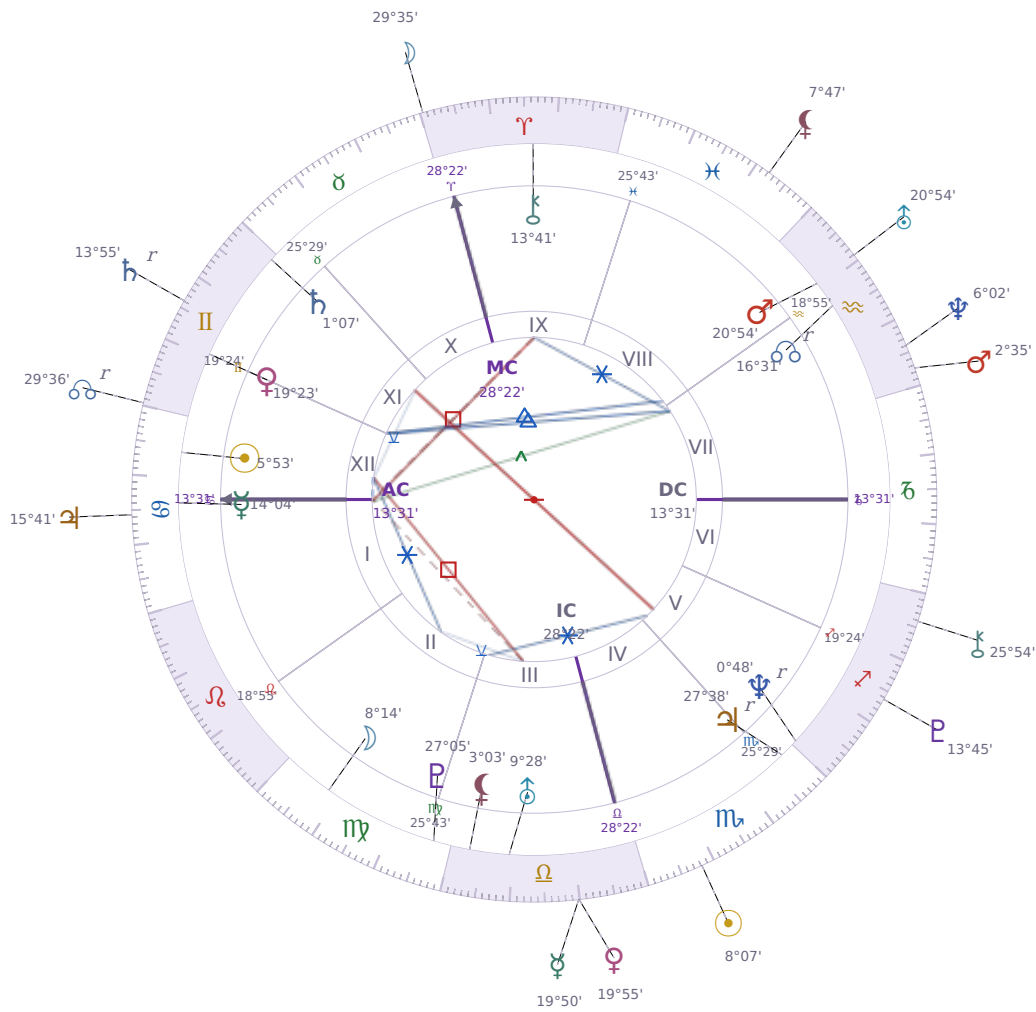

DAILY HOROSCOPE

Elon Reeve Musk

Businessman, entrepreneur, and political figure (born 1971)

♋ Cancer June 28, 1971 07:30 Pretoria

Wednesday, 31 October 2001

TRANSITS FOR TODAY

☉ Sun	in ♏ Scorpio	8°07'49"
☾ Moon	in ♈ Aries	29°35'08"
☿ Mercury	in ♎ Libra	19°50'57"
♀ Venus	in ♎ Libra	19°55'23"
♂ Mars	in ♒ Aquarius	2°35'46"
♃ Jupiter	in ♋ Cancer	15°41'02"
♄ Saturn	in ♊ Gemini Rx	13°55'23"

♅ Uranus	in ♒ Aquarius	20°54'34"
♆ Neptune	in ♒ Aquarius	6°02'35"
♇ Pluto	in ♏ Sagittarius	13°45'46"
♁ Chiron	in ♏ Sagittarius	25°54'02"
♁ NNode	in ♊ Gemini Rx	29°36'48"
♁ Lilith	in ♋ Pisces	7°47'50"

NATAL PLANETS

KEY DATE

♅ Uranus stations Direct

Uranus turning direct after months backward means **stuck situations finally shift** — delays in tech, contracts, or unusual projects resume their forward motion. What felt **blocked or confusing** about your routines, friendships, or work systems becomes **clearer to act on** now that the planet moves the way it normally does. Most people notice they can **make real changes** instead of just thinking about them, whether that's switching jobs, updating systems, or ending relationships that went nowhere during the retrograde.