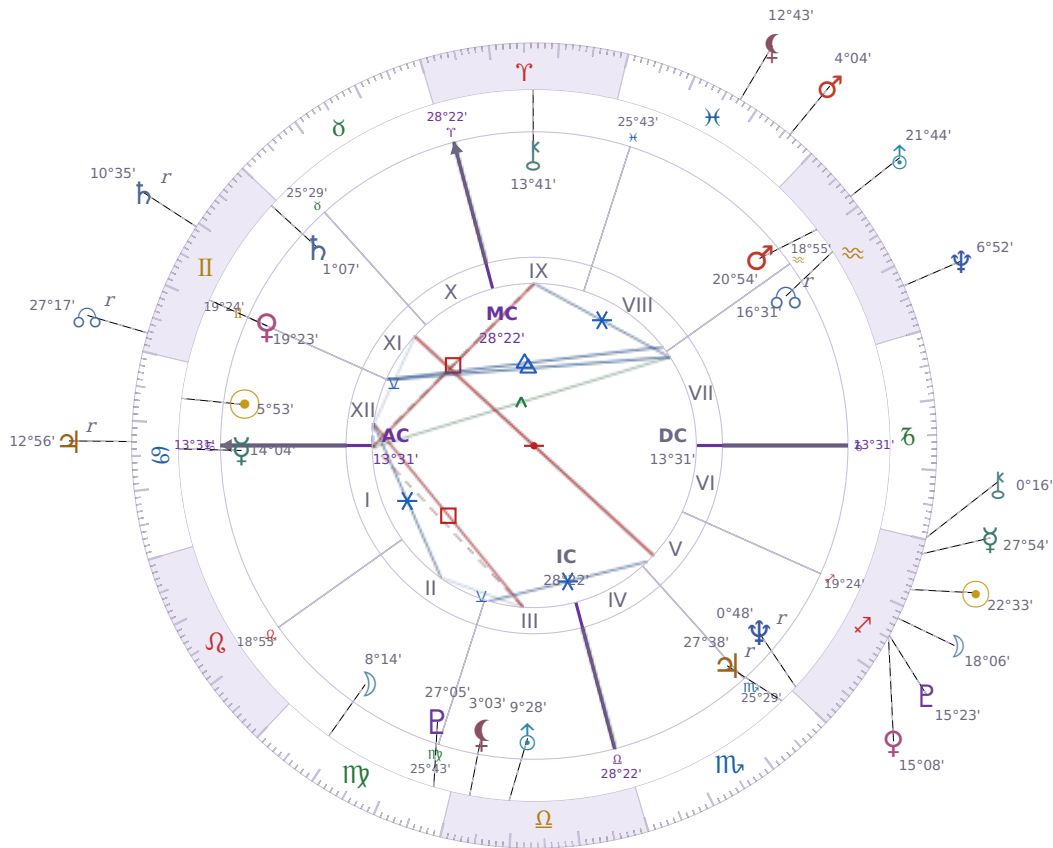

DAILY HOROSCOPE

Elon Reeve Musk

Businessman, entrepreneur, and political figure (born 1971)

♋ Cancer June 28, 1971 07:30 Pretoria

Friday, 14 December 2001

TRANSITS FOR TODAY

☉ Sun	in ♏ Sagittarius	22°33'40"
☾ Moon	in ♏ Sagittarius	18°06'54"
☿ Mercury	in ♏ Sagittarius	27°54'02"
♀ Venus	in ♏ Sagittarius	15°08'15"
♂ Mars	in ♏ Pisces	4°04'32"
♃ Jupiter	in ♋ Cancer Rx	12°56'49"
♄ Saturn	in ♊ Gemini Rx	10°35'38"

♅ Uranus	in ♒ Aquarius	21°44'06"
♆ Neptune	in ♒ Aquarius	6°52'57"
♇ Pluto	in ♐ Sagittarius	15°23'05"
♁ Chiron	in ♑ Capricorn	0°16'25"
♊ NNode	in ♊ Gemini Rx	27°17'01"
♁ Lilith	in ♋ Pisces	12°43'23"

## KEY TRANSIT FACTORS