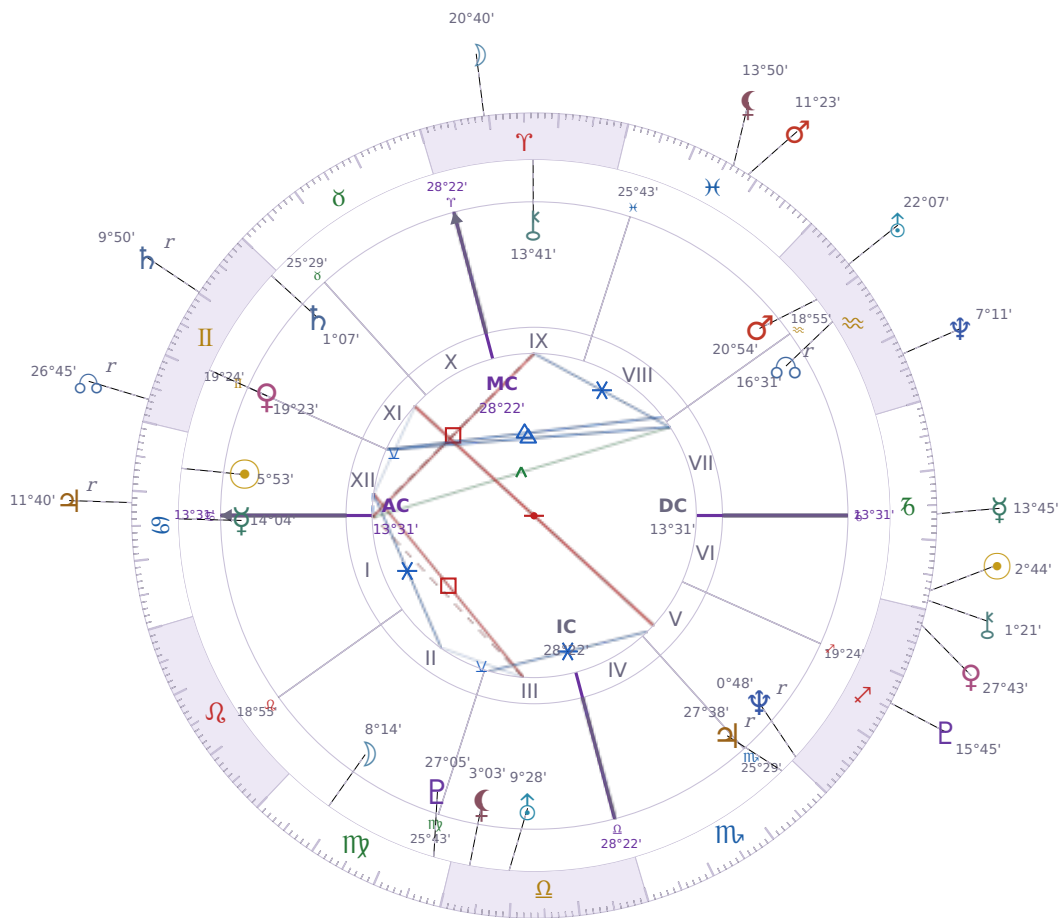

DAILY HOROSCOPE

Elon Reeve Musk

Businessman, entrepreneur, and political figure (born 1971)

♋ Cancer June 28, 1971 07:30 Pretoria

Monday, 24 December 2001

TRANSITS FOR TODAY

☉ Sun	in ♑ Capricorn	2°44'36"
☾ Moon	in ♈ Aries	20°40'55"
☿ Mercury	in ♑ Capricorn	13°45'30"
♀ Venus	in ♏ Sagittarius	27°43'24"
♂ Mars	in ♓ Pisces	11°23'26"
♃ Jupiter	in ♋ Cancer Rx	11°40'31"
♄ Saturn	in ♊ Gemini Rx	9°50'01"

♅ Uranus	in ♒ Aquarius	22°07'33"
♆ Neptune	in ♒ Aquarius	7°11'32"
♇ Pluto	in ♏ Sagittarius	15°45'46"
♁ Chiron	in ♐ Capricorn	1°21'22"
♊ NNode	in ♊ Gemini Rx	26°45'15"
♁ Lilith	in ♓ Pisces	13°50'35"

NATAL PLANETS

☉ Sun	in ♋ Cancer	5°53'26"	XII
☾ Moon	in ♍ Virgo	8°14'52"	II
☿ Mercury	in ♋ Cancer	14°04'03"	I
♀ Venus	in ♊ Gemini	19°23'48"	XI
♂ Mars	in ♒ Aquarius	20°54'21"	VIII
♃ Jupiter	in ♏ Scorpio	27°38'52"	V Rx
♄ Saturn	in ♊ Gemini	1°07'22"	XI
♅ Uranus	in ♎ Libra	9°28'55"	III
♆ Neptune	in ♏ Sagittarius	0°48'48"	V Rx
♇ Pluto	in ♍ Virgo	27°05'36"	III
♁ Chiron	in ♈ Aries	13°41'50"	IX
♊ North Node	in ♒ Aquarius	16°31'23"	VII Rx
♁ Lilith	in ♎ Libra	3°03'14"	III

KEY TRANSIT FACTORS

☿ Mercury ☐ Square ♁ natal Chiron ★

While this lasts, you find yourself **rehashing old hurts in conversations** without meaning to. You say things that accidentally trigger people or bring up painful topics you thought you'd moved past. This period can feel frustrating because your words seem to land wrong, even when you're trying to help or connect.