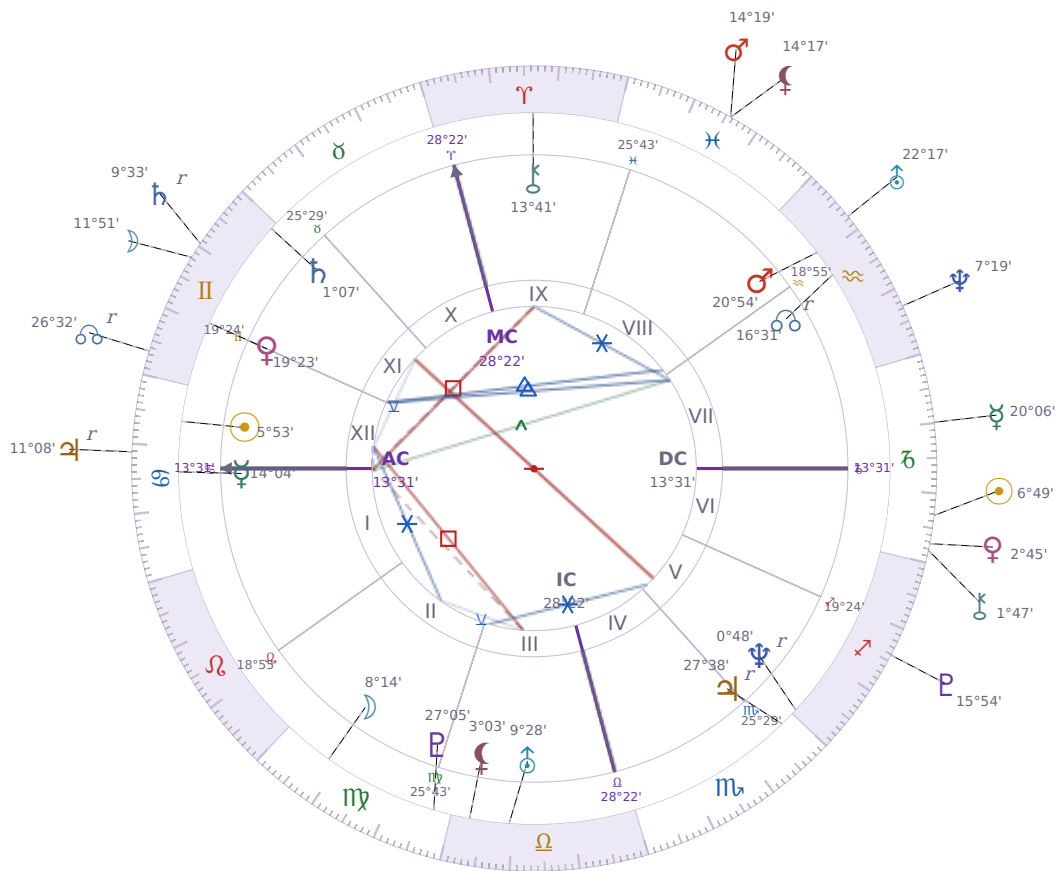

DAILY HOROSCOPE

Elon Reeve Musk

Businessman, entrepreneur, and political figure (born 1971)

♋ Cancer June 28, 1971 07:30 Pretoria

Friday, 28 December 2001

TRANSITS FOR TODAY

☉ Sun	in ♑ Capricorn	6°49'05"
☾ Moon	in ♊ Gemini	11°51'59"
☿ Mercury	in ♑ Capricorn	20°06'16"
♀ Venus	in ♑ Capricorn	2°45'26"
♂ Mars	in ♋ Pisces	14°19'10"
♃ Jupiter	in ♋ Cancer Rx	11°08'24"
♄ Saturn	in ♊ Gemini Rx	9°33'14"

♅ Uranus	in ♒ Aquarius	22°17'57"
♆ Neptune	in ♒ Aquarius	7°19'29"
♇ Pluto	in ♏ Sagittarius	15°54'37"
♁ Chiron	in ♐ Capricorn	1°47'17"
♁ NNode	in ♊ Gemini Rx	26°32'33"
♁ Lilith	in ♓ Pisces	14°17'28"

NATAL PLANETS