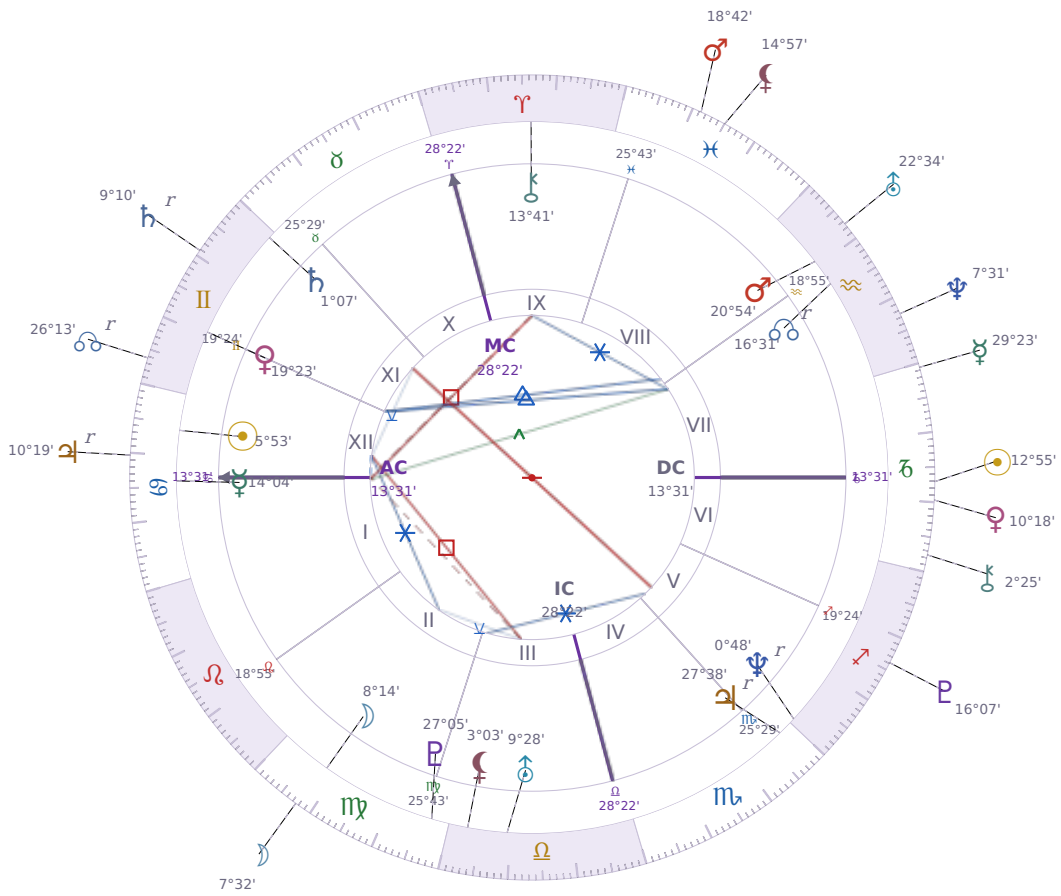

DAILY HOROSCOPE

Elon Reeve Musk

Businessman, entrepreneur, and political figure (born 1971)

♋ Cancer June 28, 1971 07:30 Pretoria

Thursday, 3 January 2002

TRANSITS FOR TODAY

☉ Sun	in ♑ Capricorn	12°55'52"
☾ Moon	in ♍ Virgo	7°32'17"
☿ Mercury	in ♑ Capricorn	29°23'59"
♀ Venus	in ♑ Capricorn	10°18'25"
♂ Mars	in ♋ Pisces	18°42'39"
♃ Jupiter	in ♋ Cancer Rx	10°19'42"
♄ Saturn	in ♊ Gemini Rx	9°10'06"

♅ Uranus	in ♒ Aquarius	22°34'33"
♆ Neptune	in ♒ Aquarius	7°31'54"
♇ Pluto	in ♐ Sagittarius	16°07'33"
♁ Chiron	in ♐ Capricorn	2°25'56"
♁ NNode	in ♊ Gemini Rx	26°13'30"
♁ Lilith	in ♓ Pisces	14°57'48"

## KEY TRANSIT FACTORS