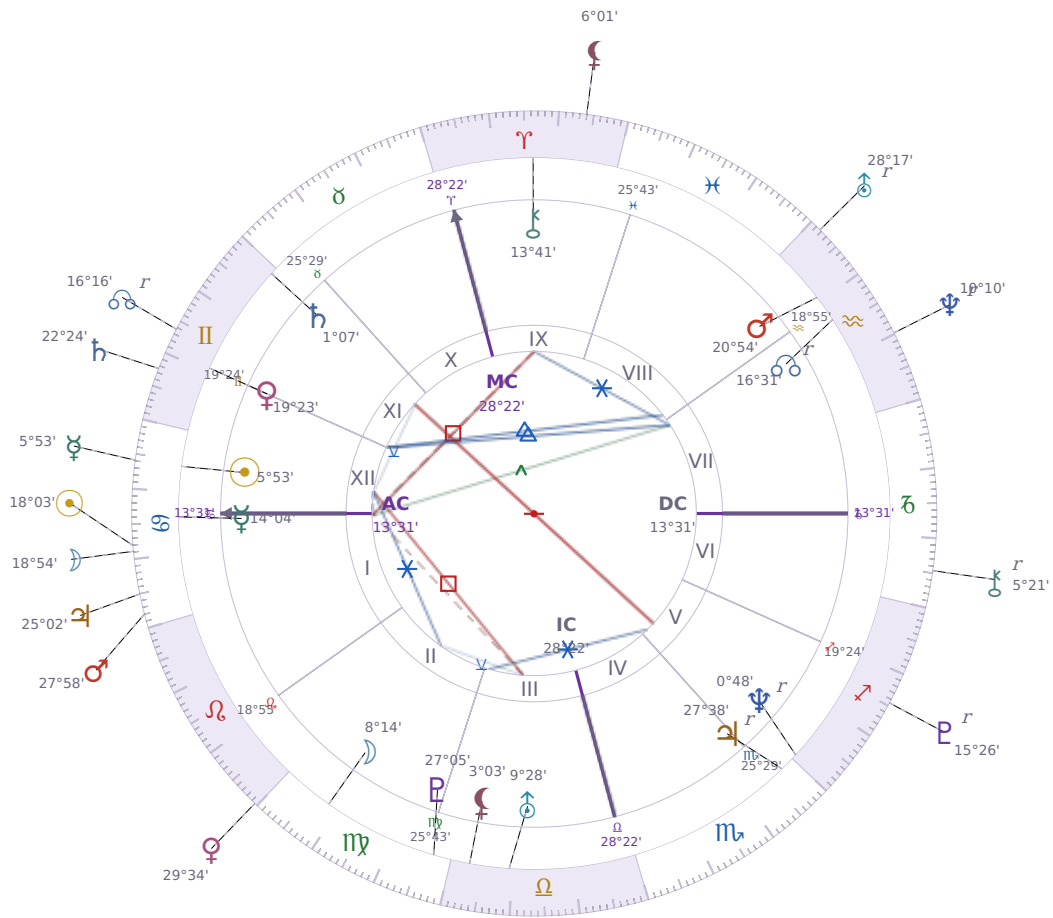

DAILY HOROSCOPE

Elon Reeve Musk

Businessman, entrepreneur, and political figure (born 1971)

♋ Cancer June 28, 1971 07:30 Pretoria

Wednesday, 10 July 2002

TRANSITS FOR TODAY

☉ Sun	in ♋ Cancer	18°03'47"
☾ Moon	in ♋ Cancer	18°54'04"
☿ Mercury	in ♋ Cancer	5°53'55"
♀ Venus	in ♌ Leo	29°34'11"
♂ Mars	in ♋ Cancer	27°58'46"
♃ Jupiter	in ♋ Cancer	25°02'47"
♄ Saturn	in ♊ Gemini	22°24'10"

♅ Uranus	in ♒ Aquarius Rx	28°17'51"
♆ Neptune	in ♒ Aquarius Rx	10°10'36"
♇ Pluto	in ♐ Sagittarius Rx	15°26'39"
♁ Chiron	in ♑ Capricorn Rx	5°21'27"
♊ NNode	in ♊ Gemini Rx	16°16'11"
♁ Lilith	in ♈ Aries	6°01'30"

NATAL PLANETS

☉ Sun	in ♋ Cancer	5°53'26"	XII
☾ Moon	in ♍ Virgo	8°14'52"	II
☿ Mercury	in ♋ Cancer	14°04'03"	I
♀ Venus	in ♊ Gemini	19°23'48"	XI
♂ Mars	in ♒ Aquarius	20°54'21"	VIII
♃ Jupiter	in ♏ Scorpio	27°38'52"	V Rx
♄ Saturn	in ♊ Gemini	1°07'22"	XI
♅ Uranus	in ♎ Libra	9°28'55"	III
♆ Neptune	in ♐ Sagittarius	0°48'48"	V Rx
♇ Pluto	in ♍ Virgo	27°05'36"	III
♁ Chiron	in ♈ Aries	13°41'50"	IX
♊ North Node	in ♒ Aquarius	16°31'23"	VII Rx
♁ Lilith	in ♎ Libra	3°03'14"	III