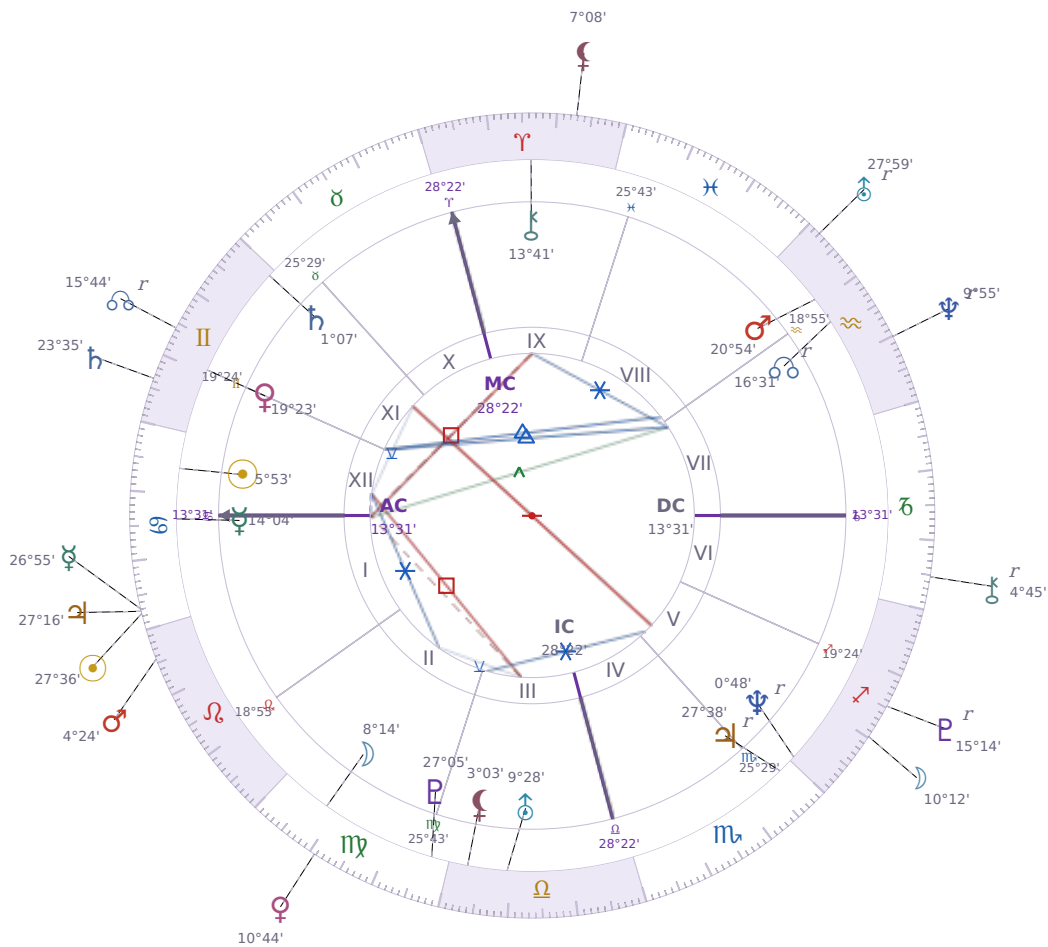

DAILY HOROSCOPE

Elon Reeve Musk

Businessman, entrepreneur, and political figure (born 1971)

♋ Cancer June 28, 1971 07:30 Pretoria

Saturday, 20 July 2002

TRANSITS FOR TODAY

☉ Sun	in ♋ Cancer	27°36'15"
☾ Moon	in ♏ Sagittarius	10°12'03"
☿ Mercury	in ♋ Cancer	26°55'44"
♀ Venus	in ♍ Virgo	10°44'59"
♂ Mars	in ♌ Leo	4°24'12"
♃ Jupiter	in ♋ Cancer	27°16'42"
♄ Saturn	in ♊ Gemini	23°35'22"

♅ Uranus	in ♒ Aquarius Rx	27°59'51"
♆ Neptune	in ♒ Aquarius Rx	9°55'15"
♇ Pluto	in ♐ Sagittarius Rx	15°14'50"
♁ Chiron	in ♑ Capricorn Rx	4°45'33"
♊ NNode	in ♊ Gemini Rx	15°44'25"
♁ Lilith	in ♈ Aries	7°08'39"

KEY TRANSIT FACTORS

♃ Jupiter * Sextile ♇ natal Pluto ★

You are noticing that **you can actually follow through on changes you've been wanting to make**, whether at work or in your personal life, because your motivation to act is both strong and steady right now. *Jupiter* sextile your natal *Pluto* means you have real leverage to transform something practical — you see what needs to happen and you have the confidence to do it without second-guessing yourself. Over the coming weeks, people around you may pick up on this shift and start treating you differently, which can open doors you didn't expect.

Saturday · ♄ Saturn

Colors: Violet

Stone: Obsidian

Number: 8