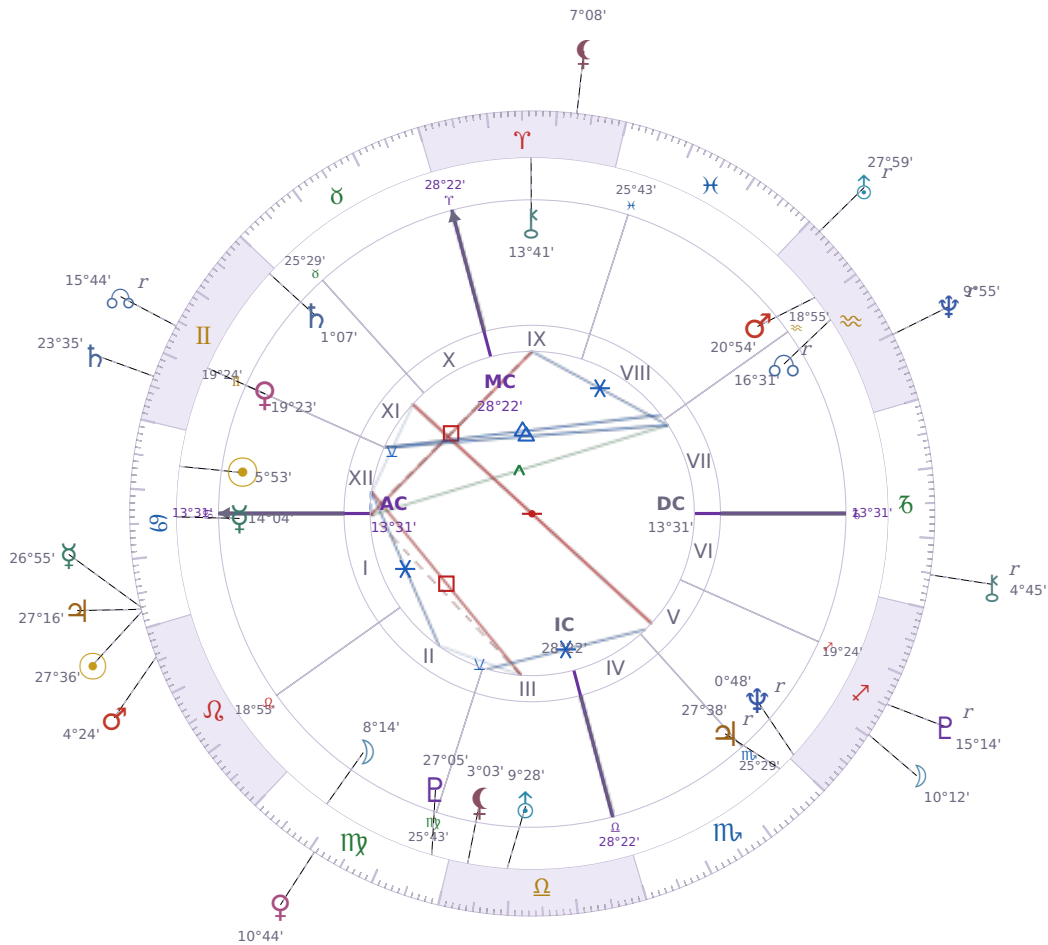

DAILY HOROSCOPE

Elon Reeve Musk

Businessman, entrepreneur, and political figure (born 1971)

♋ Cancer June 28, 1971 07:30 Pretoria

Saturday, 20 July 2002

TRANSITS FOR TODAY

☉ Sun	in ♋ Cancer	27°36'15"
☾ Moon	in ♏ Sagittarius	10°12'03"
☿ Mercury	in ♋ Cancer	26°55'44"
♀ Venus	in ♍ Virgo	10°44'59"
♂ Mars	in ♌ Leo	4°24'12"
♃ Jupiter	in ♋ Cancer	27°16'42"
♄ Saturn	in ♊ Gemini	23°35'22"

♅ Uranus	in ♒ Aquarius Rx	27°59'51"
♆ Neptune	in ♒ Aquarius Rx	9°55'15"
♇ Pluto	in ♐ Sagittarius Rx	15°14'50"
♁ Chiron	in ♑ Capricorn Rx	4°45'33"
♊ NNode	in ♊ Gemini Rx	15°44'25"
♁ Lilith	in ♈ Aries	7°08'39"

## KEY TRANSIT FACTORS

Saturday · ♄ Saturn

**Colors:** Violet

**Stone:** Obsidian

**Number:** 8