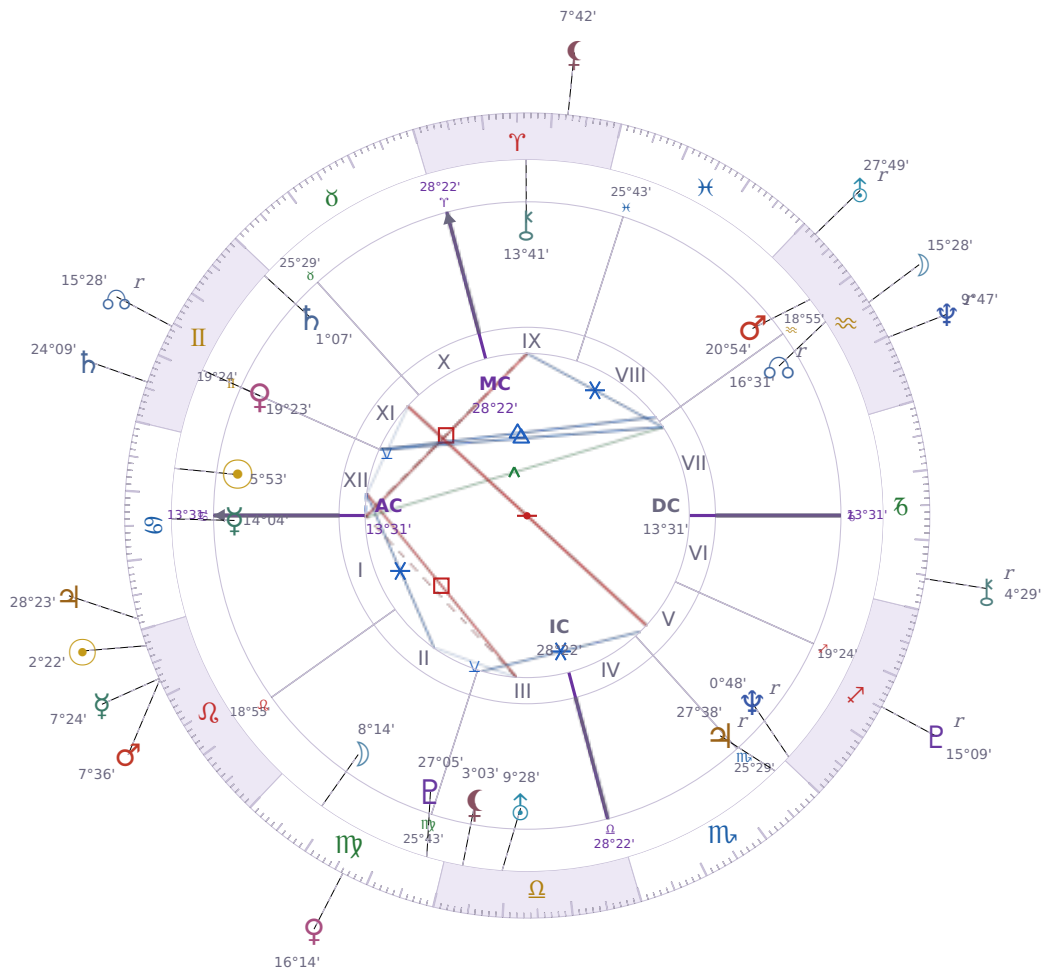

DAILY HOROSCOPE

Elon Reeve Musk

Businessman, entrepreneur, and political figure (born 1971)

♋ Cancer June 28, 1971 07:30 Pretoria

Thursday, 25 July 2002

TRANSITS FOR TODAY

☉ Sun	in ♌ Leo	2°22'37"
☾ Moon	in ♒ Aquarius	15°28'50"
☿ Mercury	in ♌ Leo	7°24'39"
♀ Venus	in ♍ Virgo	16°14'22"
♂ Mars	in ♌ Leo	7°36'23"
♃ Jupiter	in ♋ Cancer	28°23'39"
♄ Saturn	in ♊ Gemini	24°09'26"

♅ Uranus	in ♒ Aquarius Rx	27°49'46"
♆ Neptune	in ♒ Aquarius Rx	9°47'16"
♇ Pluto	in ♐ Sagittarius Rx	15°09'47"
♁ Chiron	in ♑ Capricorn Rx	4°29'04"
♊ NNode	in ♊ Gemini Rx	15°28'32"
♁ Lilith	in ♈ Aries	7°42'13"

NATAL PLANETS

☉ Sun	in ♋ Cancer	5°53'26"	XII
☾ Moon	in ♍ Virgo	8°14'52"	II
☿ Mercury	in ♋ Cancer	14°04'03"	I
♀ Venus	in ♊ Gemini	19°23'48"	XI
♂ Mars	in ♒ Aquarius	20°54'21"	VIII
♃ Jupiter	in ♏ Scorpio	27°38'52"	V Rx
♄ Saturn	in ♊ Gemini	1°07'22"	XI
♅ Uranus	in ♎ Libra	9°28'55"	III
♆ Neptune	in ♐ Sagittarius	0°48'48"	V Rx
♇ Pluto	in ♍ Virgo	27°05'36"	III
♁ Chiron	in ♈ Aries	13°41'50"	IX
♊ North Node	in ♒ Aquarius	16°31'23"	VII Rx
♁ Lilith	in ♎ Libra	3°03'14"	III

KEY TRANSIT FACTORS

♃ Jupiter * Sextile ♇ natal Pluto ★

You are noticing that **you can actually follow through on changes you've been wanting to make**, whether at work or in your personal life, because your motivation to act is both strong and steady right now. *Jupiter* sextile your natal *Pluto* means you have real leverage to transform something practical — you see what needs to happen and you have the confidence to do it without second-guessing yourself. Over the coming weeks, people around you may pick up on this shift and start treating you differently, which can open doors you didn't expect.