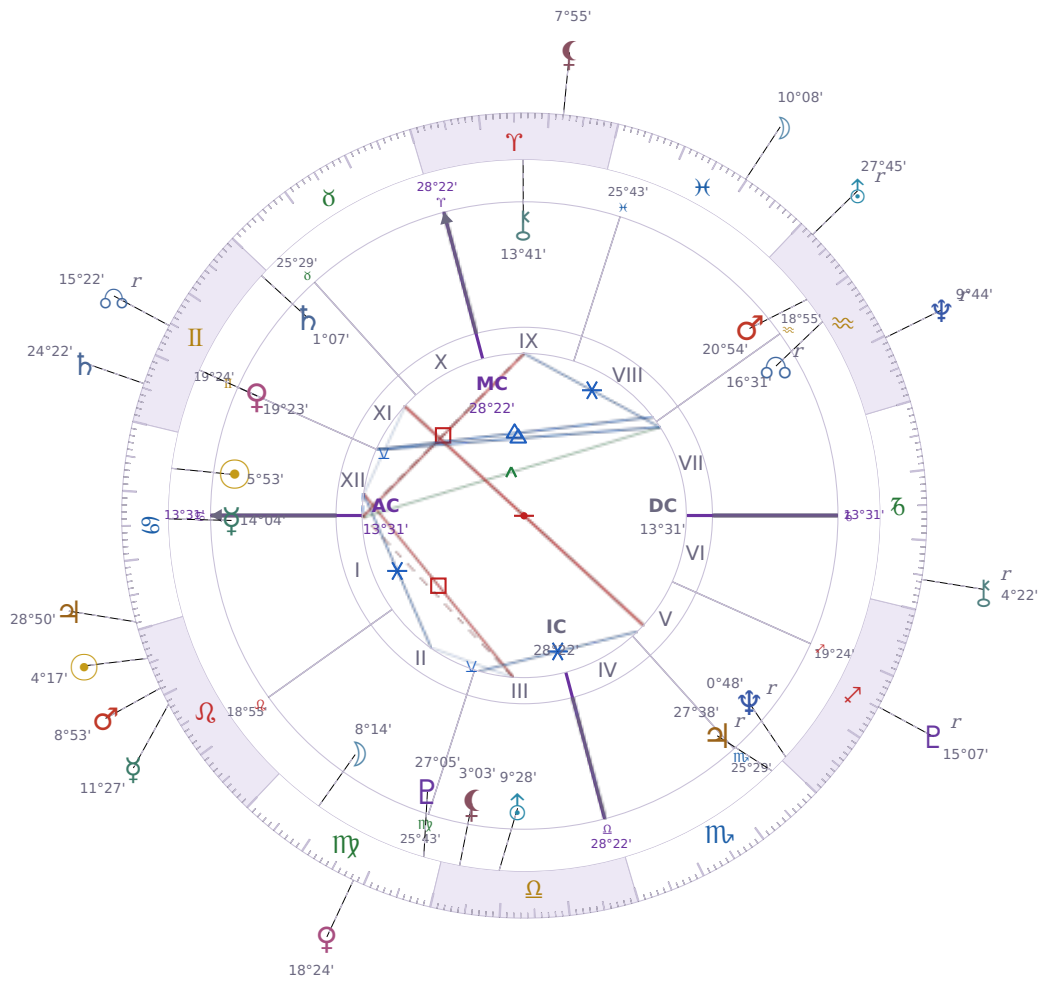

DAILY HOROSCOPE

Elon Reeve Musk

Businessman, entrepreneur, and political figure (born 1971)

♋ Cancer June 28, 1971 07:30 Pretoria

Saturday, 27 July 2002

TRANSITS FOR TODAY

☉ Sun	in ♌ Leo	4°17'14"
☾ Moon	in ♓ Pisces	10°08'38"
☿ Mercury	in ♌ Leo	11°27'44"
♀ Venus	in ♍ Virgo	18°24'50"
♂ Mars	in ♌ Leo	8°53'10"
♃ Jupiter	in ♋ Cancer	28°50'24"
♄ Saturn	in ♊ Gemini	24°22'44"

♅ Uranus	in ♒ Aquarius Rx	27°45'34"
♆ Neptune	in ♒ Aquarius Rx	9°44'02"
♇ Pluto	in ♐ Sagittarius Rx	15°07'57"
♁ Chiron	in ♑ Capricorn Rx	4°22'49"
♊ NNode	in ♊ Gemini Rx	15°22'11"
♁ Lilith	in ♈ Aries	7°55'39"

NATAL PLANETS

☉ Sun	in ♋ Cancer	5°53'26"	XII
☾ Moon	in ♍ Virgo	8°14'52"	II
☿ Mercury	in ♋ Cancer	14°04'03"	I
♀ Venus	in ♊ Gemini	19°23'48"	XI
♂ Mars	in ♒ Aquarius	20°54'21"	VIII
♃ Jupiter	in ♏ Scorpio	27°38'52"	V Rx
♄ Saturn	in ♊ Gemini	1°07'22"	XI
♅ Uranus	in ♎ Libra	9°28'55"	III
♆ Neptune	in ♐ Sagittarius	0°48'48"	V Rx
♇ Pluto	in ♍ Virgo	27°05'36"	III
♁ Chiron	in ♈ Aries	13°41'50"	IX
♊ North Node	in ♒ Aquarius	16°31'23"	VII Rx
♁ Lilith	in ♎ Libra	3°03'14"	III

Saturday · ♄ Saturn

Colors: Violet

Stone: Obsidian

Number: 8