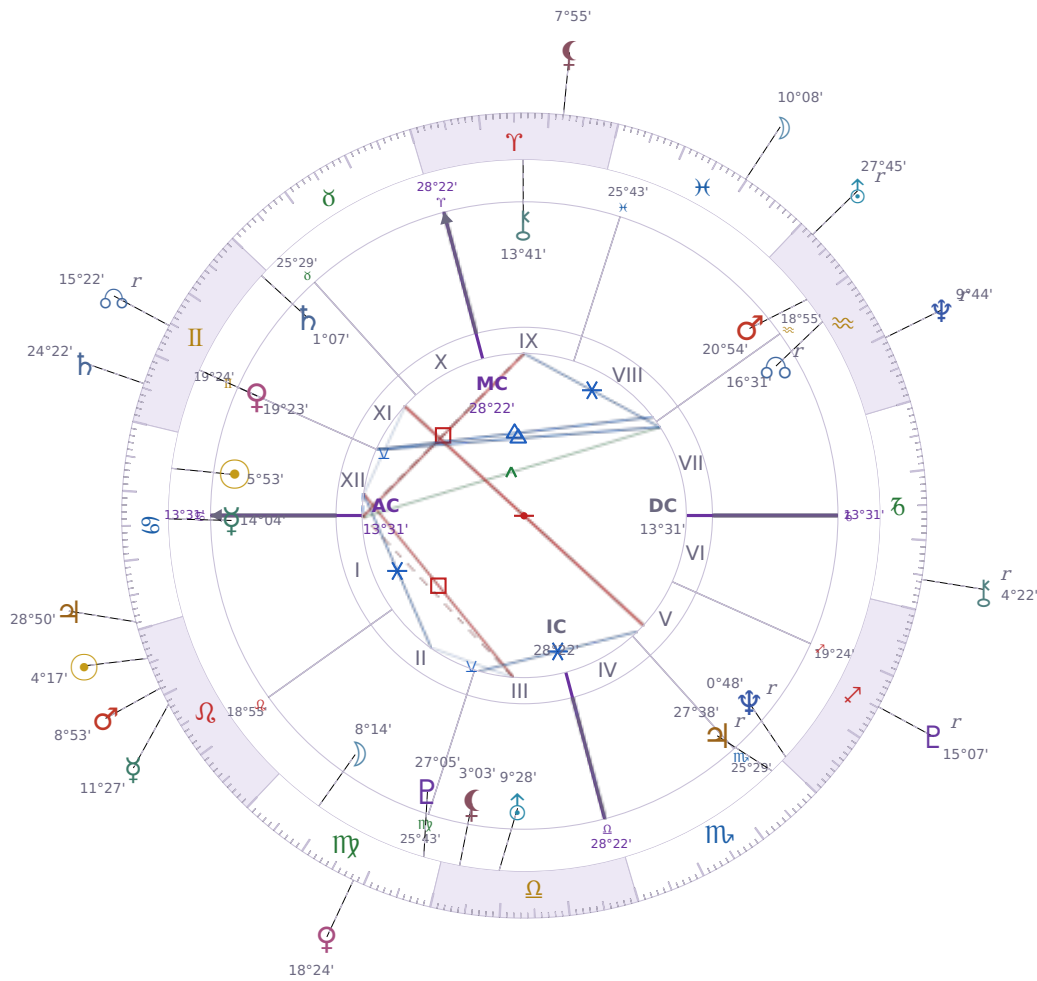

DAILY HOROSCOPE

Elon Reeve Musk

Businessman, entrepreneur, and political figure (born 1971)

♋ Cancer June 28, 1971 07:30 Pretoria

Saturday, 27 July 2002

TRANSITS FOR TODAY

☉ Sun	in ♌ Leo	4°17'14"
☾ Moon	in ♏ Pisces	10°08'38"
☿ Mercury	in ♌ Leo	11°27'44"
♀ Venus	in ♍ Virgo	18°24'50"
♂ Mars	in ♌ Leo	8°53'10"
♃ Jupiter	in ♋ Cancer	28°50'24"
♄ Saturn	in ♊ Gemini	24°22'44"

♅ Uranus	in ♒ Aquarius Rx	27°45'34"
♆ Neptune	in ♒ Aquarius Rx	9°44'02"
♇ Pluto	in ♐ Sagittarius Rx	15°07'57"
♁ Chiron	in ♑ Capricorn Rx	4°22'49"
♊ NNode	in ♊ Gemini Rx	15°22'11"
♁ Lilith	in ♈ Aries	7°55'39"

## NATAL PLANETS

☉ Sun	in ♋ Cancer	5°53'26"	XII
☾ Moon	in ♍ Virgo	8°14'52"	II
☿ Mercury	in ♋ Cancer	14°04'03"	I
♀ Venus	in ♊ Gemini	19°23'48"	XI
♂ Mars	in ♒ Aquarius	20°54'21"	VIII
♃ Jupiter	in ♏ Scorpio	27°38'52"	V Rx
♄ Saturn	in ♊ Gemini	1°07'22"	XI
♅ Uranus	in ♎ Libra	9°28'55"	III
♆ Neptune	in ♐ Sagittarius	0°48'48"	V Rx
♇ Pluto	in ♍ Virgo	27°05'36"	III
♁ Chiron	in ♈ Aries	13°41'50"	IX
♊ North Node	in ♒ Aquarius	16°31'23"	VII Rx
♁ Lilith	in ♎ Libra	3°03'14"	III

## KEY TRANSIT FACTORS